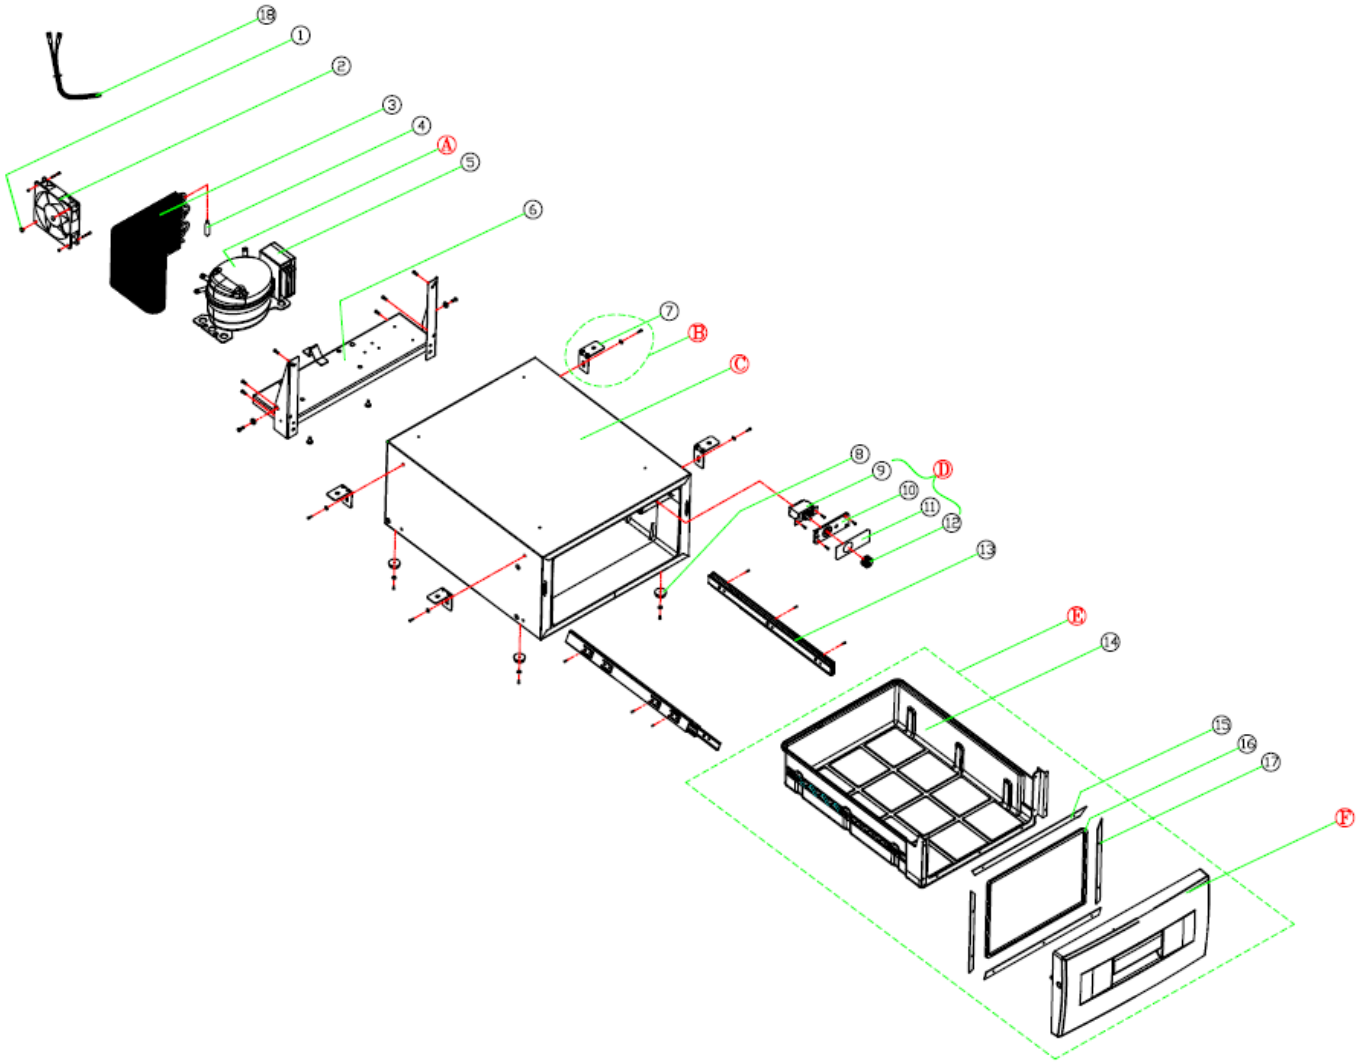

**Product Name:** CD-30

**Item Code:** CD-30  
**SKU:** 9105303055  
**Production:**  
**Release Date:** 20/10/14

**Product Name:** CD-30

**Item Code:** CD-30  
**SKU:** 9105303055  
**Production:**  
**Release Date:** 20/10/14

	Item No	Description
1		
2		
3	1004038MT0201	CONDENSOR CD30NEW METAL
4	10-05-GR75LQ	DRIER FILTER7G CDF11
5	4441000010	CONTROL UNIT BD35/50
7	038-FIX'KITA'SA	FIXING KIT CD 30
8	4101038PL09	FOOT CD30 NEW METAL
9	1300WPF15V	THERMOSTAT CD30 NEW
11	53038INW01E	PLATE INLET CD30 NEW
12	4003810AB00W	KNOB THERMOSTAT CD30NEW
13	82MC182MT14	SLIDE RAIL LEFT/RIGHT CD30
14		
15		
16		
17		
18		
E	182DRAWERASA	DRAWER ASSY CD30NEW METAL
F	182DOORASA	DRAWER FRONT CD30NEW METAL