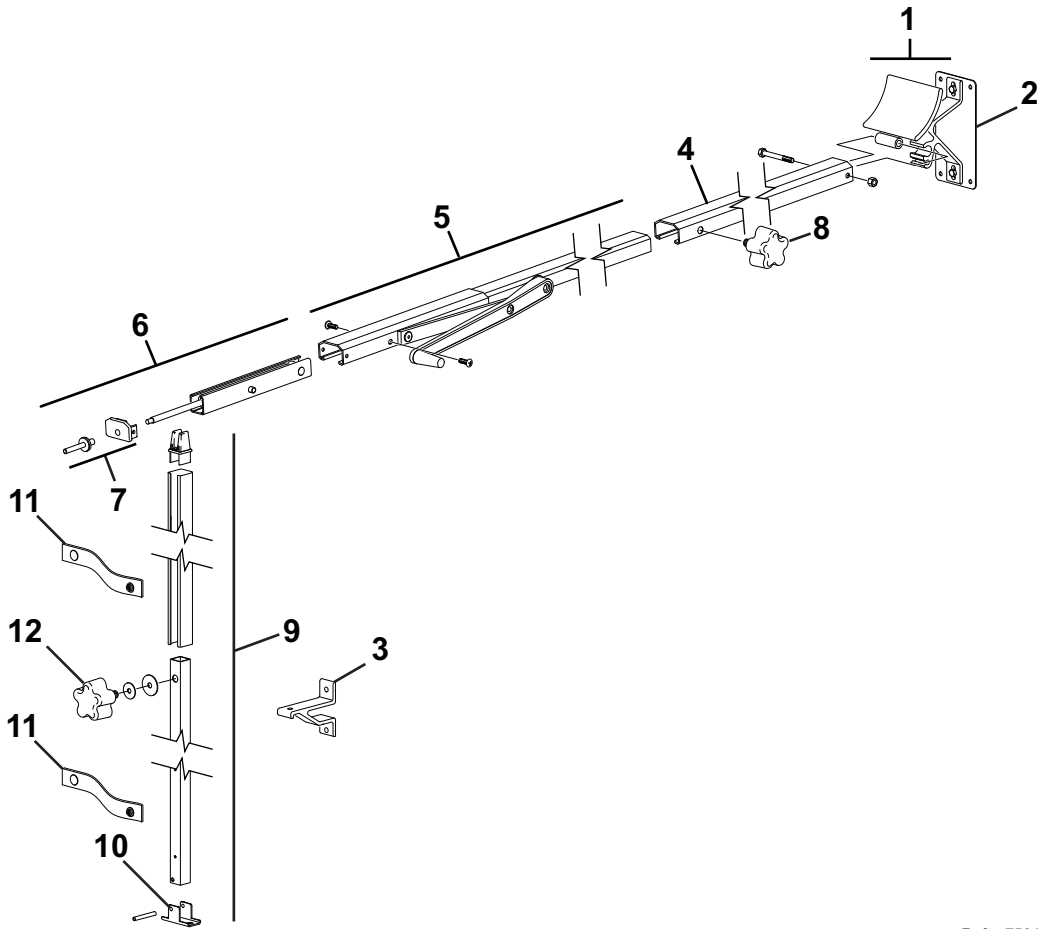

RAFTER VII

Rafter7501

Item	Part Number	Description	Notes
1	R00483	Cradle w/ Bracket	Black
	R00483WHT	Cradle w/ Bracket	White
2	R00132W	Backing Plate	White
3	R00711	Bottom Bracket	Black
	R00711WHT	Bottom Bracket	White
4	R00871	Rafter Outer Arm	Satin
	R00871WHT	Rafter Outer Arm	White
5	R00872	Rafter Inner Arm, w/ Linkage	Satin
	R00872WHT	Rafter Inner Arm, w/ Linkage	White
6	R00869	Front End Mounting Assy	Satin
	R00869WHT	Front End Mounting Assy	White
7	R001574	Tip, Front End Mounting Assy	
8	R00870	Knob, Black w/ Nutsert	
9	902310	Ground Support Assy	Satin/Black
	902315	Ground Support Assy	White
10	R00394	Carport Foot	
11	R00721	Strap Assy w/ snaps	
12	R00873	Knob, Black	
13	R001086XXX	Hardware Pack (does not include stakes or bottom brackets)	