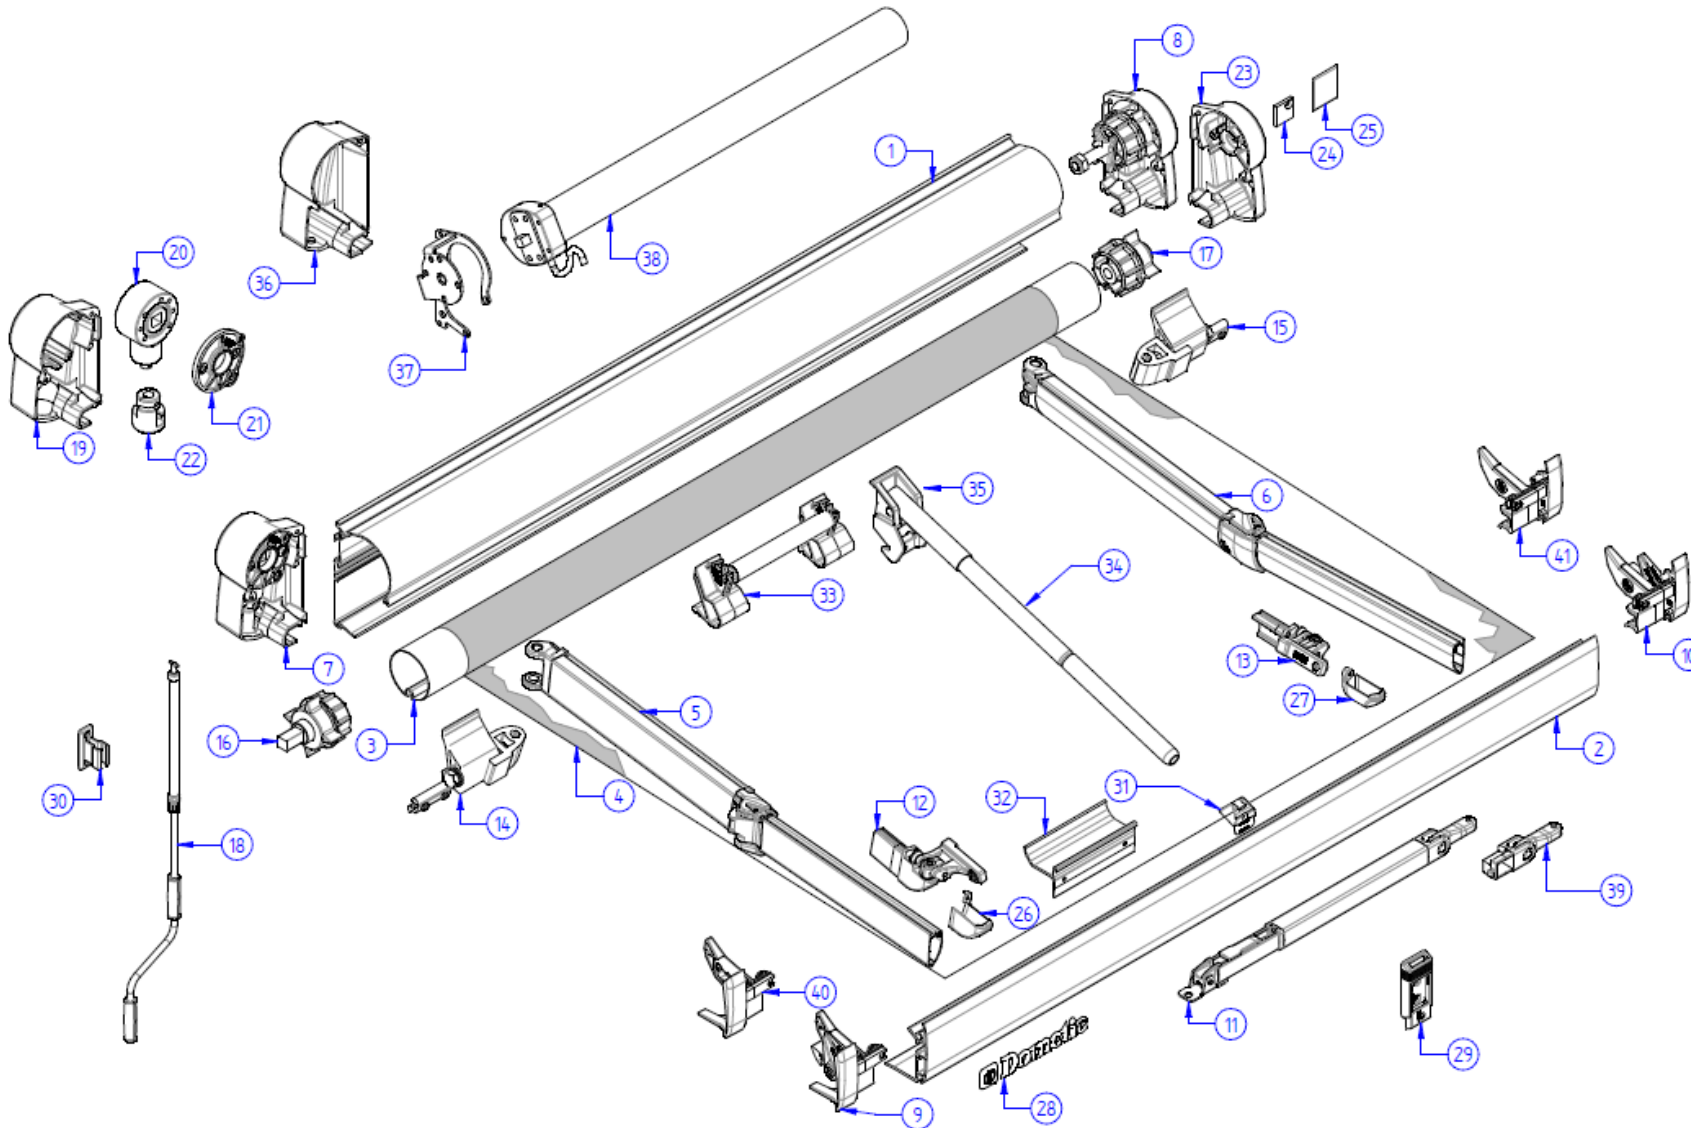

Product Name: PW1500

Item Code:
SKU:
Production:
Release Date: 06/08/15

Product Name: PW1500

Item Code:
SKU:
Production:
Release Date: 06/08/15

	PW1500	Description
1		BACK PROFILE
2		LEADRAIL PROFILE
3		ROLLERTUBE
4		FABRIC
5	4470000014	ARM 2.5M LH PW1000/1500/PR2500
6	4470000015	ARM 2.5M RH PW1000/1500/PR2500
7	4470000043	ENDCAP BACK LH WHT PW1500
8	4470000044	ENDCAP RH WHT >4.5MT PW1500
9	4470000008	ENDCAP LEADRAIL LH WHT PW1500
9	4470000007	ENDCAP LEADRAIL LH ANTH PW1500
10	4470000005	ENDCAP LEADRAIL RH WHT PW1500
10	4470000004	ENDCAP LEADRAIL RH ANTH PW1500
11	4470000011	LEG SUPPORT 2.6M PR2000
11	4470000012	LEG SUPPORT 3.0M ALL PW/PR
11	4470000013	LEG SUPPORT 3.5M ALL PW/PR
12	4470000002	STOP LOWER+CON. LH PW1000/1500
13	4470000001	STOP LOWER+CON. RH PW1000/1500
14	4470000074	SUPPORT ARM LH 3.5 M PW100/150
14	4470000049	SUPPORT ARM LEFT 4+MTRS PW1500
15	4470000075	SUPPORT ARM RH 3.5 PW1000/150
15	4470000050	SUPPORT ARM RIGHT4+MTRS PW1500
15	4470000050	SUPPORT ARM RIGHT4+MTRS PW1500
16	4470000097	TUBE BUSH D48 WITH SQUARE AXLE (4m or less)
17	4470000120	TUBE BUSH D58 NO SQUARE AXLE (4,5m or more)
17	4470000096	BUSH TUBE D48 ALL PW/PR
18	4470000020	HANDLE CRANK ADJUST ALL PW PR
20	4470000039	GEAR PW/PR ALL
19		ENDCAP BACKPROFILE LEFT
21	4470000095	BEARIN ROLLER TUBE PW1500/PR25