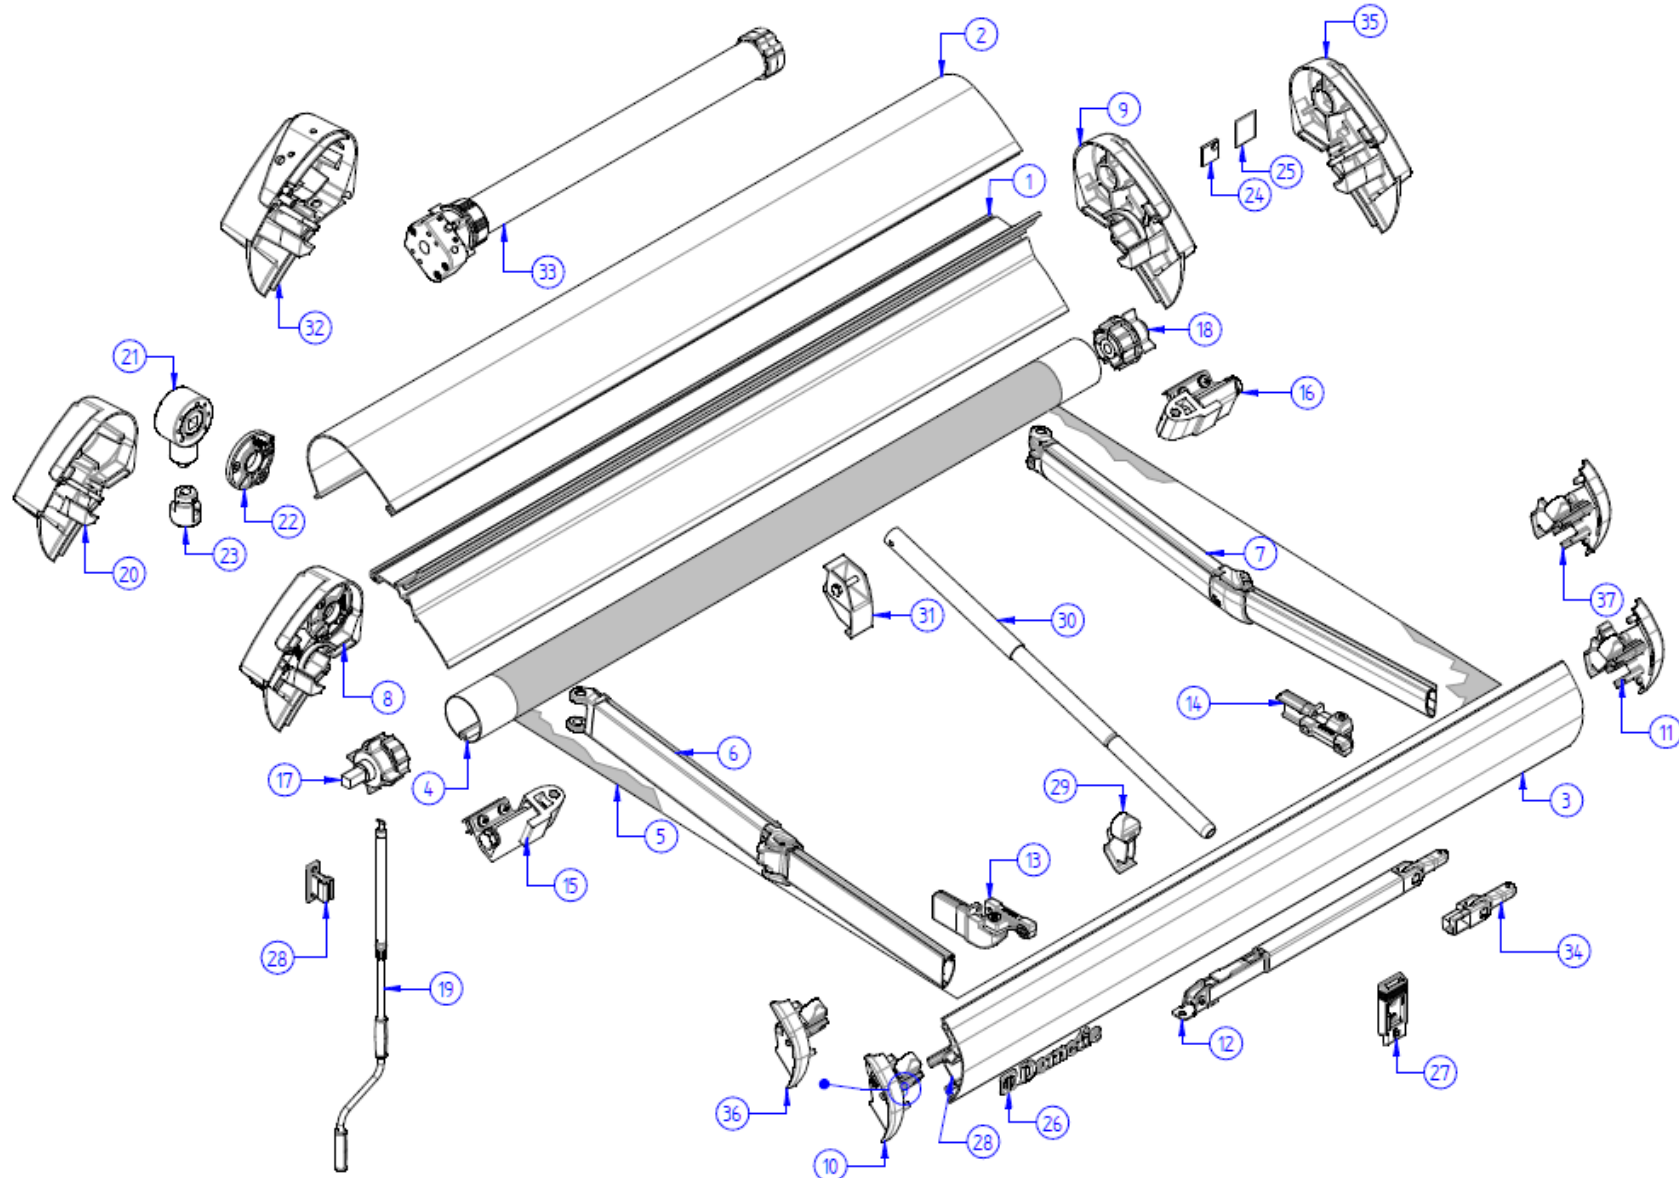

Product Name: PR2500

Item Code:
SKU:
Production:
Release Date : 06/08/15

Everything Caravans

Product Name: PR2500

Item Code:
SKU:
Production:
Release Date : 06/08/15

No	Description
1	BACK PROFILE
2	COVER PROFILE
3	LEADRAIL
4	ROLLERTUBE
5	FABRIC
6	4470000014 ARM 2.5M LH PW1000/1500/PR2500
7	4470000015 ARM 2.5M RH PW1000/1500/PR2500
8	4470000077 ENDCAP BACK LH WHITE PR2500
8	ENDCAP HOUSING LH MANUAL ANTHRA
9	ENDCAP HOUSING RIGHT
10	4470000032 ENDCAP LEADRAIL LH WHT PR2500
10	ENDCAP LEADRAIL MANUAL LH ANTHRA
11	4470000035 ENDCAP LEADRAIL MANUAL RH WHITE
11	4470000034 ENDCAP LEADRAIL RH WHT PR2500
12	4470000011 LEG SUPPORT 2.6M PR2000
12	4470000012 LEG SUPPORT 3.0M ALL PW/PR
12	4470000013 LEG SUPPORT 3.5M ALL PW/PR
13	4470000041 STOP LOWER+CON. LH PR2000/2500
14	4470000042 STOP LOWER+CON. RH PR2000/2500
15	4470000113 ARMSUPPORT -3.75 MTR LH
15	4470000171 B600 ARMSUPPORT +4.00 MTR LH
16	4470000114 B600 ARMSUPPORT -3.75 MTR RH
16	4470000172 B600 ARMSUPPORT +4.00 MTR RH
17	4470000073 BUSH TUBE LH SQUARE D58
17	4470000097 TUBE BUSH D48 WITH SQUARE AXLE (4m or less)
18	4470000120 TUBE BUSH D58 NO SQUARE AXLE (4,5m or more)
19	4470000096 BUSH TUBE D48 ALL PW/PR
19	4470000020 HANDLE CRANK ADJUST ALL PW PR
20	4470000145 ENDPLATE HOUSING LH WHITE

Product Name: PR2500

Item Code:
SKU:
Production:
Release Date : 06/08/15

No	Description
21	4470000039 GEAR PW/PR ALL
22	4470000095 BEARIN ROLLER TUBE PW1500/PR25
23	4470000040 COUPLING FUNNEL PW/PR ALL
24	4470000112 END COURSE PLATE
25	LOGOPLATE DOMETIC
26	LOGO DOMETIC
27	4470000016 BRACKET MOUNT LEG SUPP ALL
28	4470000038 HOLDER CRANK PWI000/PR2000
28	4470000019 HOLDER CRAK PWI150/PR2500
29	4470000051 BRACKET CLAMP PROFILE PR2500
30	TENSION RAFTER
31	4470000063 TENSION RAFTER SHOE
32	4470000156 HOUSING ENDCAP WHITE PW1500
33	4470000090 MOTOR12V PW1500/PR2500
34	4470000010 BRACKET TOP SUPP LEG ALL PW PR
35	4470000163 ENDCAP HOUSING RH MOTOR WHITE
36	ENDCAP LEADRAIL LEFT MOTOR
37	ENDCAP LEADRAIL RIGHT MOTOR