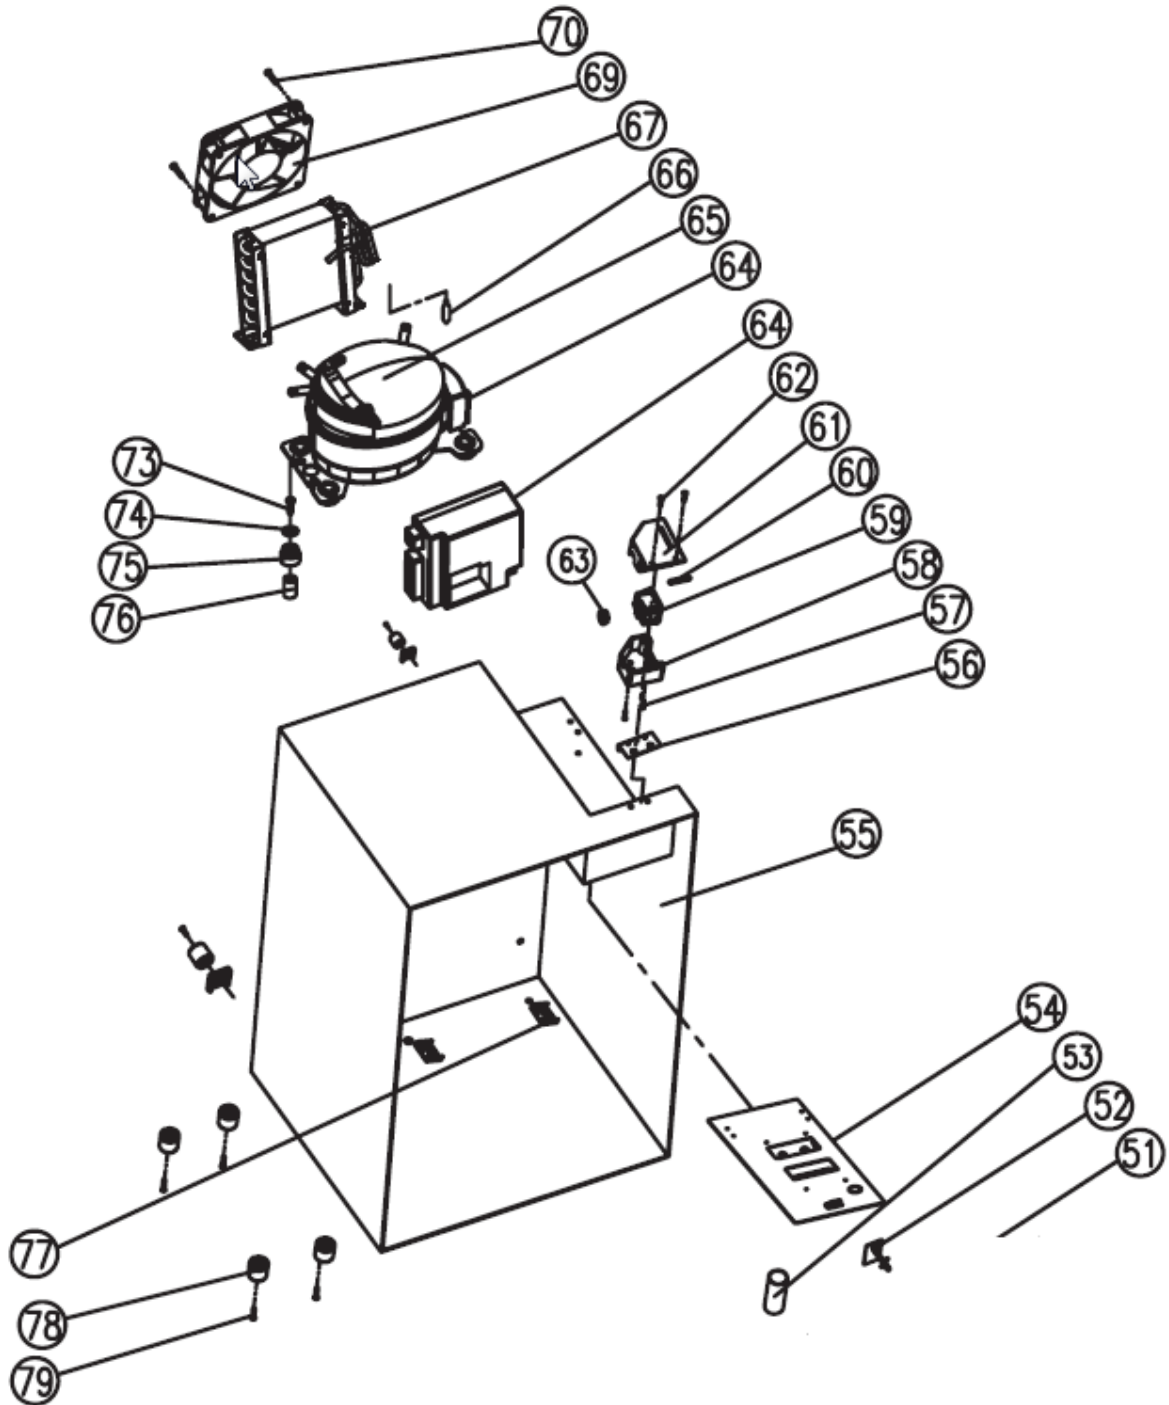

Product Name: CR-1140

Item Code: CR-1140
SKU: 9105303363
Production:
Release Date: 20/10/14

Product Name: CR-1140

Item Code: CR-1140
SKU: 9105303363

Production:
Release Date: 20/10/14

Product Name: CR-1140

Item Code: CR-1140
SKU: 9105303363

Production:
Release Date: 20/10/14

Product Name: CR-1140

Item Code: CR-1140
SKU: 9105303363

Production:
Release Date: 20/10/14

Product Name: CR-1140

Item Code: CR-1140

SKU: 9105303363

Production: 20/10/14

Release Date: 20/10/14

Product Name: CR-1140

Item Code: CR-1140
SKU: 9105303363
Production:
Release Date: 20/10/14

	Item No	Description
1	82MC138MT14A	PANEL DOOR CR140
1-20	138COMDOORASA	DOOR CR140
6-18	138LOCKINGASB	LOCKING ASSY CR140
21	40-092-05AB	SHELF UPPER DOOR CR 110/140
22	40-092-06PT	COVER SHELF UPPER CR 110/140
23	46-138-04BX	DIVIDER STAINLESS CR140
24	40-138-04AB98	SHELF DOOR LOWER CR140
25	40-065-07AP	DIVIDER DOOR SHELF CR RANGE
26	42-138-138GS01	GASKET DOOR CR140
27-32	See 96 complete	Freezer Door
33	40-138-23AP98	PUSH BUTTON LIGHT CR140
34	40-138-24PCCC	COVER LIGHT CR140
33-39	138LIGHTASA	LIGHT ASSEMBLY CR140
42	13-00-KPF1E	THERMOSTAT CR RANGE
44	40-138-21AP98	HOUSING THERMOSTAT CR140
45	40-065-31AP	KNOB THERMOSTAT CR RANGE
46	46-065-38BX	PLATE SUPPORT CR RANGE
47	40-065-25AP98	CAP SCREW COVER CR
48		
49		
50		
51		
52		
53		
54		
55		
56		
57		
58		
59	33-01-SST23A1	SOCKET CF AC & CR140
60	15-25-2A55X20	FUSE AC CF & CR140 4AMP PKT10
61		
62		
63		
64	4441000039	CONTROL UNIT DANFOSS ACBD35/50
65	4440100002	COMPRESSOR BD50FDANFOSS
66	10-05-GR75LQ	DRIER FILTER7G CDF11
67	10-04-138MT25	CONDENSER ASSY CR140
68	138PCBA'SA	PCB CR140
69	11-00-012BM12A	FAN CONDENSER CR140
70		
70		