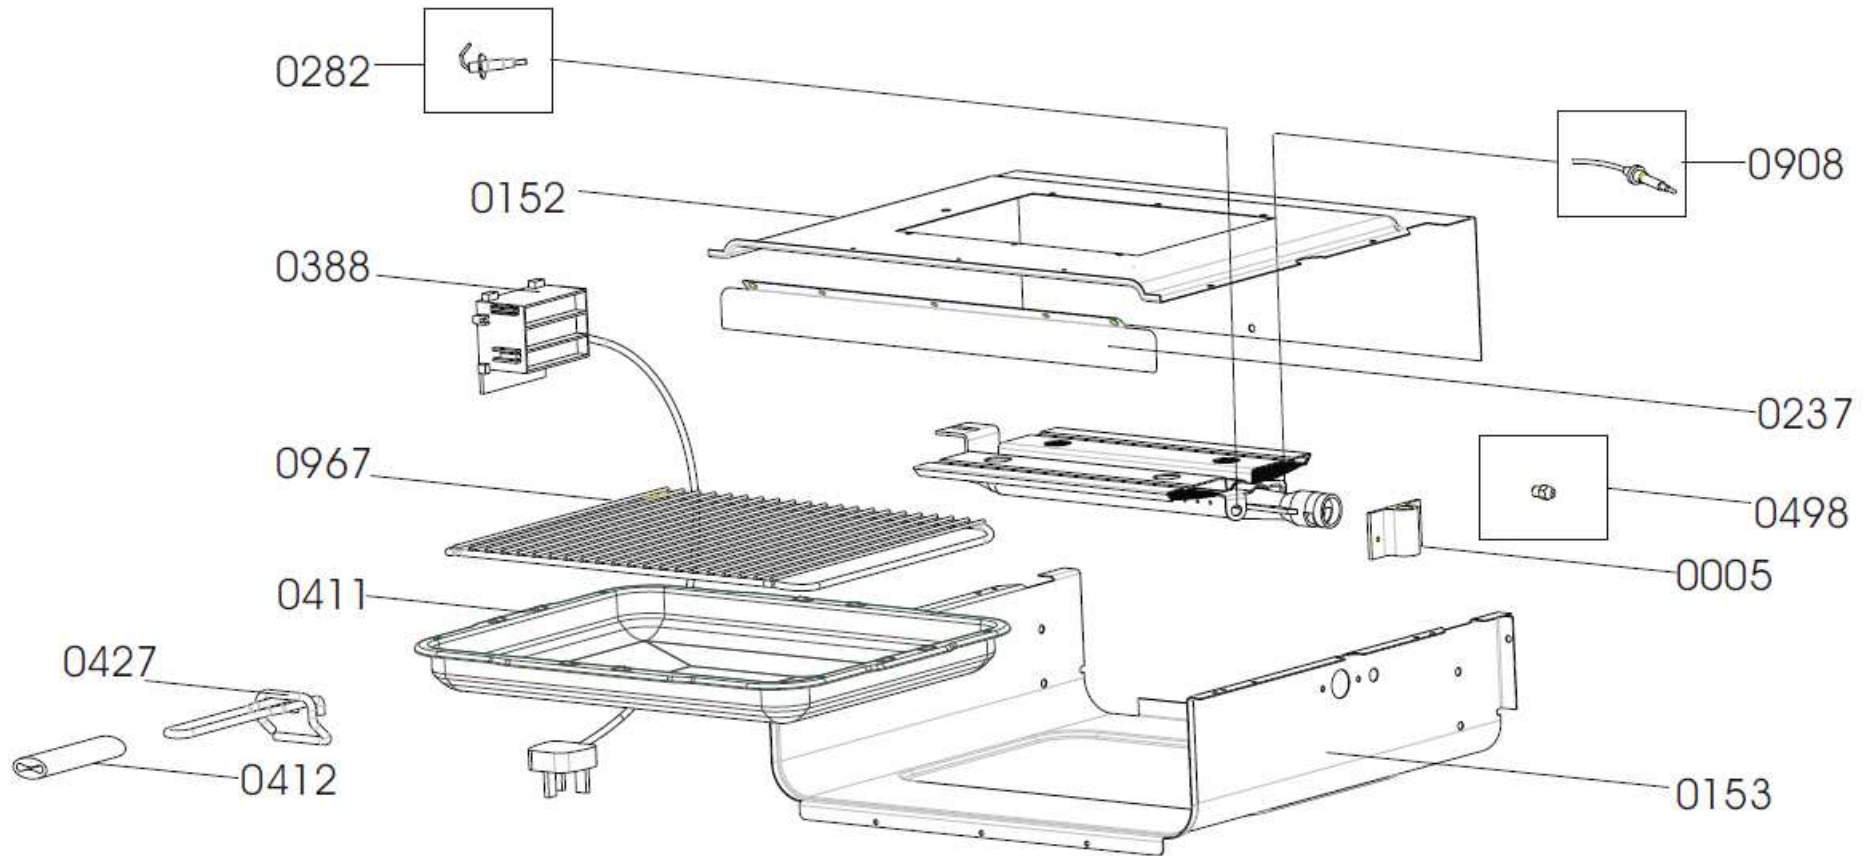

Product Name: 3+1 GRILL

Item Code: 444447063
SKU: 9108400156
Production:
Release Date: 20/10/14