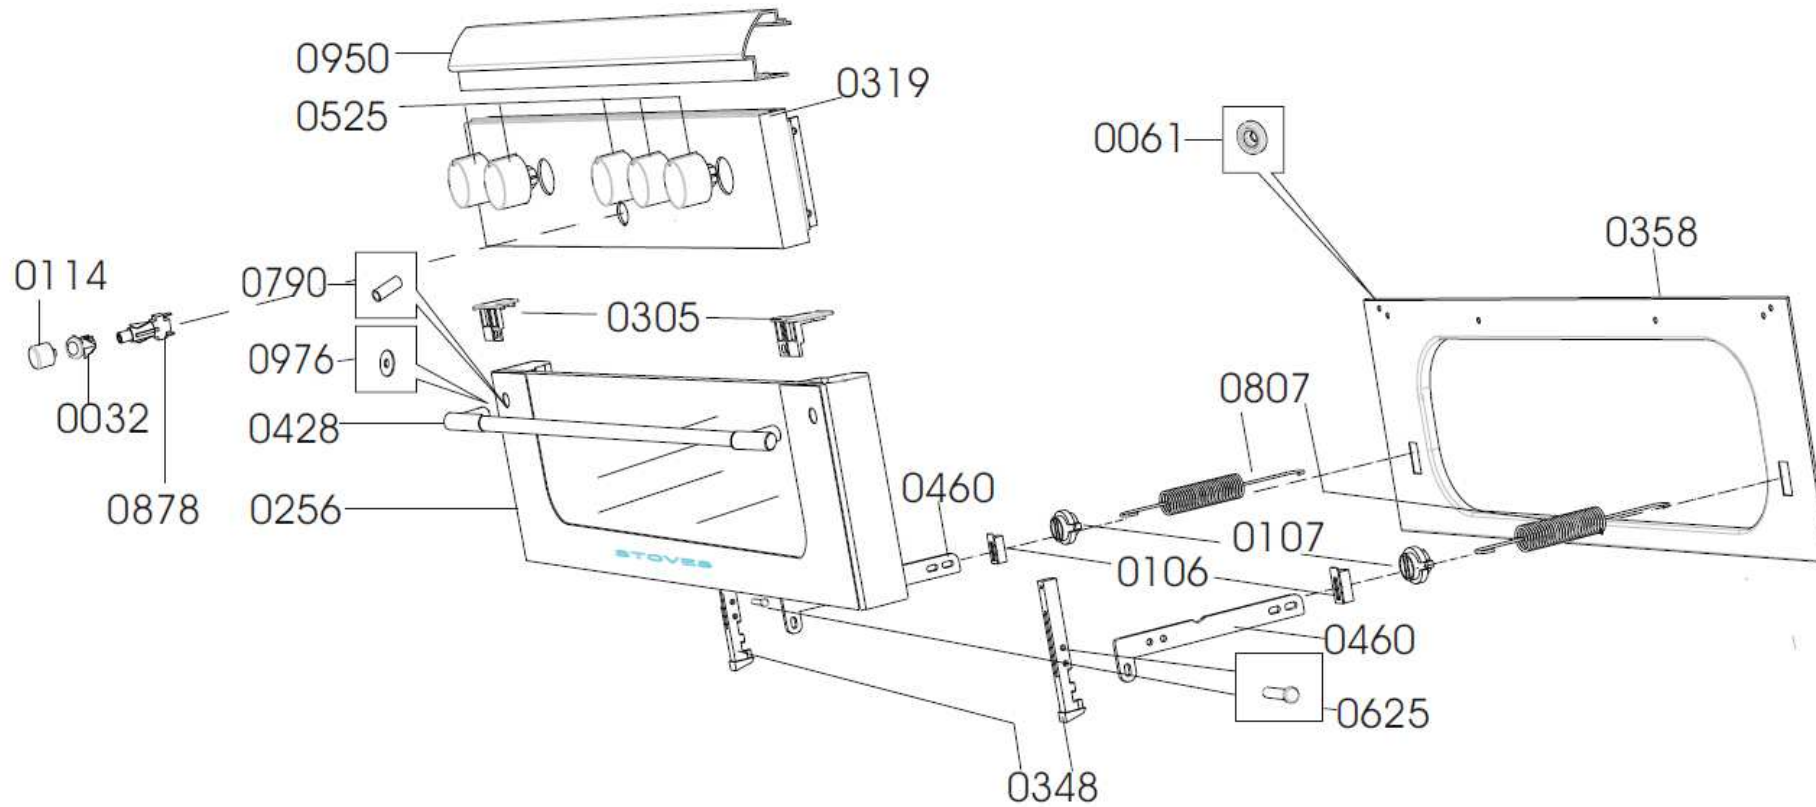

Product Name: 3+1 GRILL

Item Code: 444447063
SKU: 9108400156
Production:
Release Date: 20/10/14

Product Name: 3+1 GRILL

Item Code: 444447063
SKU: 9108400156
Production:
Release Date: 20/10/14

	Item No	Description
0256	012577828	DOOR GRILL BOX STOVES 3 + 1
0319	702592710	FACIA 3 + 1 GRILL
0428	562510405	HANDLE T BAR STOVE 3 + 1
0525	082468400	KNOB CONTROL STOVES 3 + 1
0950	562591201	FACIA EXTRUSION STOVE 3 + 1

*** Items not listed are only available by special order**

Product Name: 3+1 GRILL

Item Code: 444447063
SKU: 9108400156
Production:
Release Date: 20/10/14

Product Name: 3+1 GRILL

Item Code: 444447063
SKU: 9108400156
Production:
Release Date: 20/10/14

	Item No	Description
0083	082519302	BURNER BOWL FRONT LH 3 + 1
0084	082519405	BURNER BOWL REAR RH 3 + 1
0085	082519505	BURNER BOWL FRONT RH 3 + 1
0147	082481900	MAGNET GLASS LID STOVES 3 + 1
0281	082532601	ELECTRODE 900MM STOVES 3 + 1
0296	082472700	ELEMENT 800W 240V 3 + 1
0551	12899125	-LID GLASS STOVES 3 + 1
0551		
0614	082416901	PAN SUPPORT STOVES 3 + 1
0764	562594202	FLANGE TOP LH STOVE 3 + 1
0765	562594203	FLANGE TOP RH STOVE 3 + 1
0876	082550900	SWITCH AC LID CUTOFF 3 + 1
0877	082351000	CONTROL SWITCH ELEMENT 3 + 1
0887	082548802	VALVE GAS FRONT BNR RH 3 + 1
0888	082548801	VALVE GAS REAR RNR RH 3 + 1
0889	082548800	VALVE GAS FRONT BNR LH 3 + 1
0891	082548805	VALVE GAS GRILL 3 + 1
0906	082520100	THERMO/C 220MM STOVES 3 + 1
0906	082520101	THERMO/C 500MM STOVES 3 + 1
0974	012379100	VALVE GAS SAFETY C/OFF 3 + 1