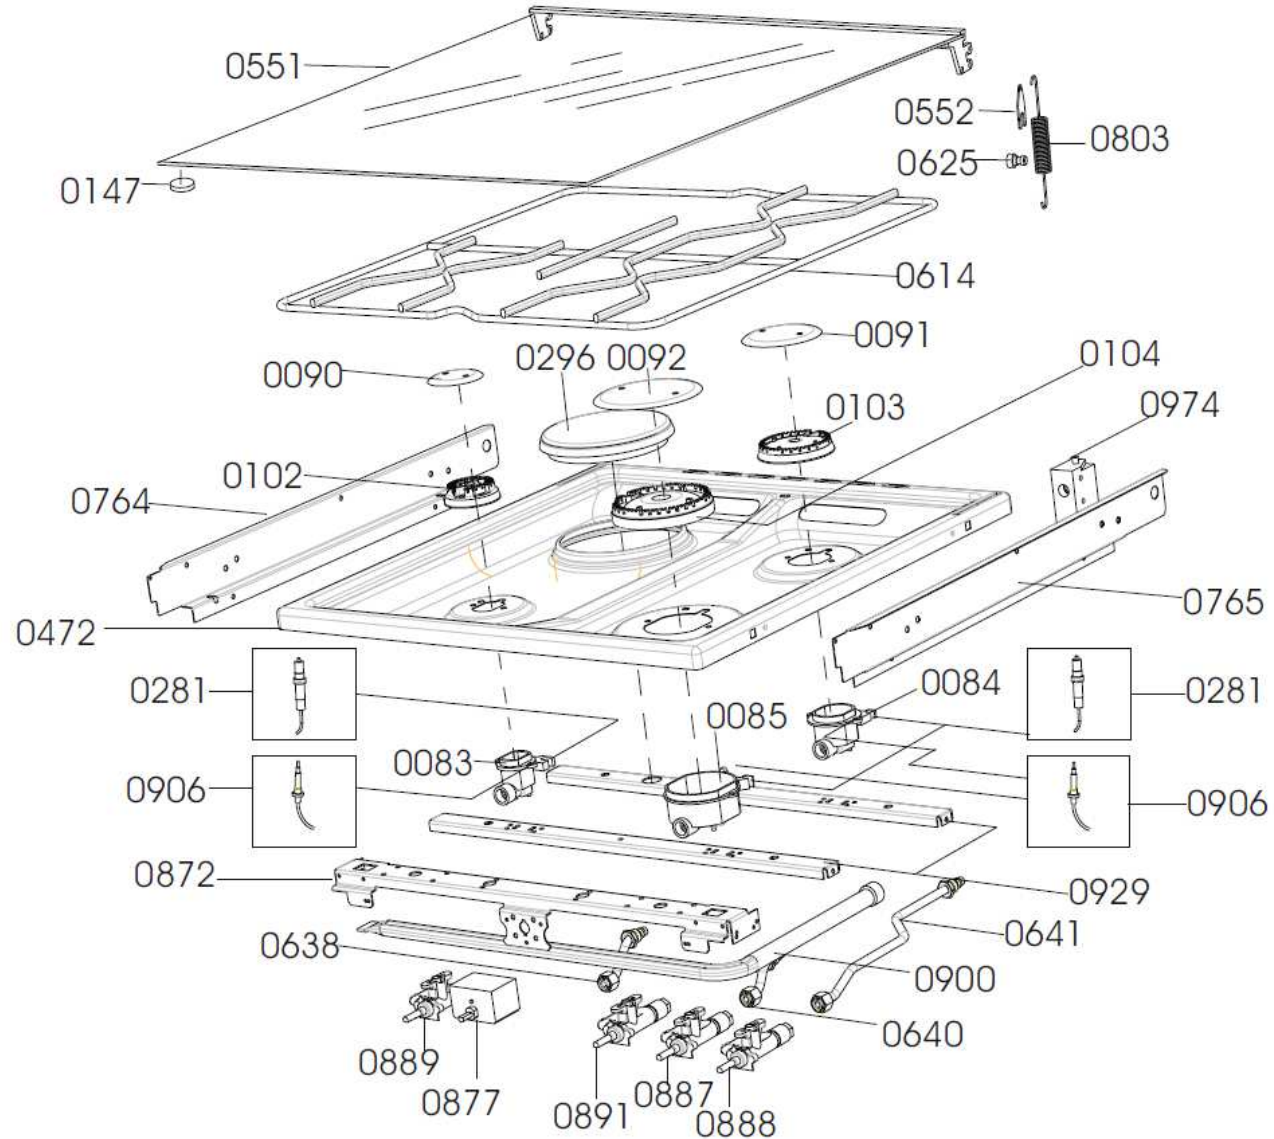

Product Name: 3+1 GRILL

Item Code: 444447063
SKU: 9108400156
Production:
Release Date: 20/10/14