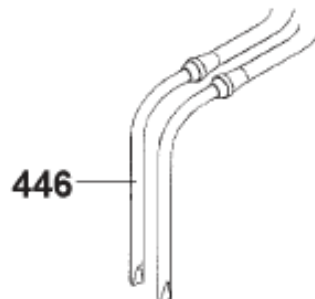

Product Name: RMDX25 190LT TWO DOOR AES

Item Code: RMDX25
SKU: 9500001392. 9500001391
Production: 921132281
Release Date: 13/9/2016

Product Name: RMDX25 190LT TWO DOOR AES

Item Code: RMDX25
SKU: 9500001392. 9500001391
Production: 921132281
Release Date: 13/9/2016

Product Name: RMDX25 190LT TWO DOOR AES

Item Code: RMDX25
SKU: 9500001392. 9500001391
Production: 921132281
Release Date: 13/9/2016

**ELEKTROARMATUR
ELECTRO EQUIPMENT**

Product Name: RMDX25 190LT TWO DOOR AES

(P24121974EN)

Product Name: RMDX25 190LT TWO DOOR AES

Item Code: RMDX25
SKU: 9500001392. 9500001391
Production: 921132281
Release Date: 13/9/2016

	Item No	Description
-		
-		
-	2923142067	RIVET LOCK RMD/RMDX
-		
003	2951237037	RETAINER BOTTLE RMDX21/25
004	2413341013	SHELF DOOR LOWER RMDX21/25
005	2413342011	SHELF DOOR MIDDLE RMDX21/25
007	2890283019	PANEL DECOR FRIDGE 8555/RMDX25
007A	2890284512	PANEL DECOR FRZ RH 8555/RMDX25
007A	2890284017	PANEL DECOR FRZ LH 8555/RMDX25
056	2413010337	DOOR GASKET FRIDGE RMD/RMDX
056A	2413010436	DOOR GASKET FREEZER RMD/RMDX
059	2890475300	DOOR FRIDGE RH RMD8555/RMDX21
059	2890475201	DOOR FRIDGE LH RMD8555/RMDX21
059A	2890134501	DOOR FREEZER RH RMD8555/RMDX25
059A	2890134600	DOOR FREEZER LH RMD8555/RMDX25
063A	2413377306	DIVIDER CABINET SHELF RMD/RMDX
066B	2890633007	SHELF DOOR UPPER RMDX21/25
067	2413392008	CRISPER BOX RMD/RMDX
067A	2413377207	DIVIDER CRISPER RMD/RMDX
099		
099		
102	2926212628	BAFFLE RMDX21/25
103		
104		
104		
105		
107	2923709105	TRAY EVAPORATION RMD/RMDX
108		
114	2932661016	COVER BURNER 2553/RMDX
117	295244450	T PIECE RMD/RMDX
118		
121		
122		
125A		
202	2412096303	HINGE UPPER RH RMD/RMDX
203	2412096402	HINGE UPPER LH RMD/RMDX
204	2412098101	HINGE LOWER RH RMD/RMDX
205	2412099109	HINGE LOWER LH RMD/RMDX
207	292626500	BOLT HINGE BLACK RMD/RMDX
214	2890127117	LOCK DOOR RMD/RMDX
214A	2413260221	BUTTON DOOR LOCK LH RMD/RMDX
214A	2413260320	BUTTON DOOR LOCK RH RMD/RMDX
214C		
214D	2890471002	LOCK DOOR FREEZER RMD/RMDX