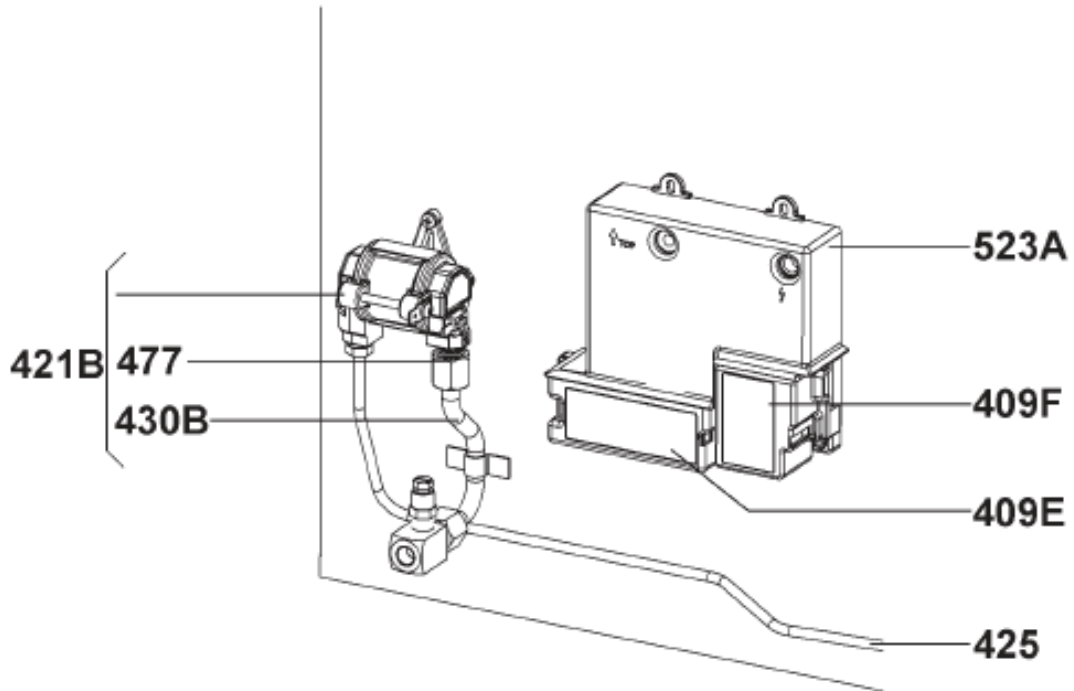

Product Name: RMDX25 190LT TWO DOOR AES

Item Code: RMDX25
SKU: 9500001392. 9500001391
Production: 921132281
Release Date: 13/9/2016

Product Name: RMDX25 190LT TWO DOOR AES

Item Code: RMDX25
SKU: 9500001392. 9500001391
Production: 921132281
Release Date: 13/9/2016

Product Name: RMDX25 190LT TWO DOOR AES

Item Code: RMDX25
SKU: 9500001392. 9500001391
Production: 921132281
Release Date: 13/9/2016

**ELEKTROARMATUR
ELECTRO EQUIPMENT**

Product Name: RMDX25 190LT TWO DOOR AES

Item Code: RMDX25
SKU: 9500001392. 9500001391
Production: 921132281
Release Date: 13/9/2016

Product Name: RMDX25 190LT TWO DOOR AES

Item Code: RMDX25
SKU: 9500001392. 9500001391
Production: 921132281
Release Date: 13/9/2016

*** Items not listed are only available by special order**

Product Name: RMDX25 190LT TWO DOOR AES

Item Code: RMDX25
SKU: 9500001392. 9500001391
Production: 921132281
Release Date: 13/9/2016

	Item No	Description
531		
565J		
565K		
565V		
569		