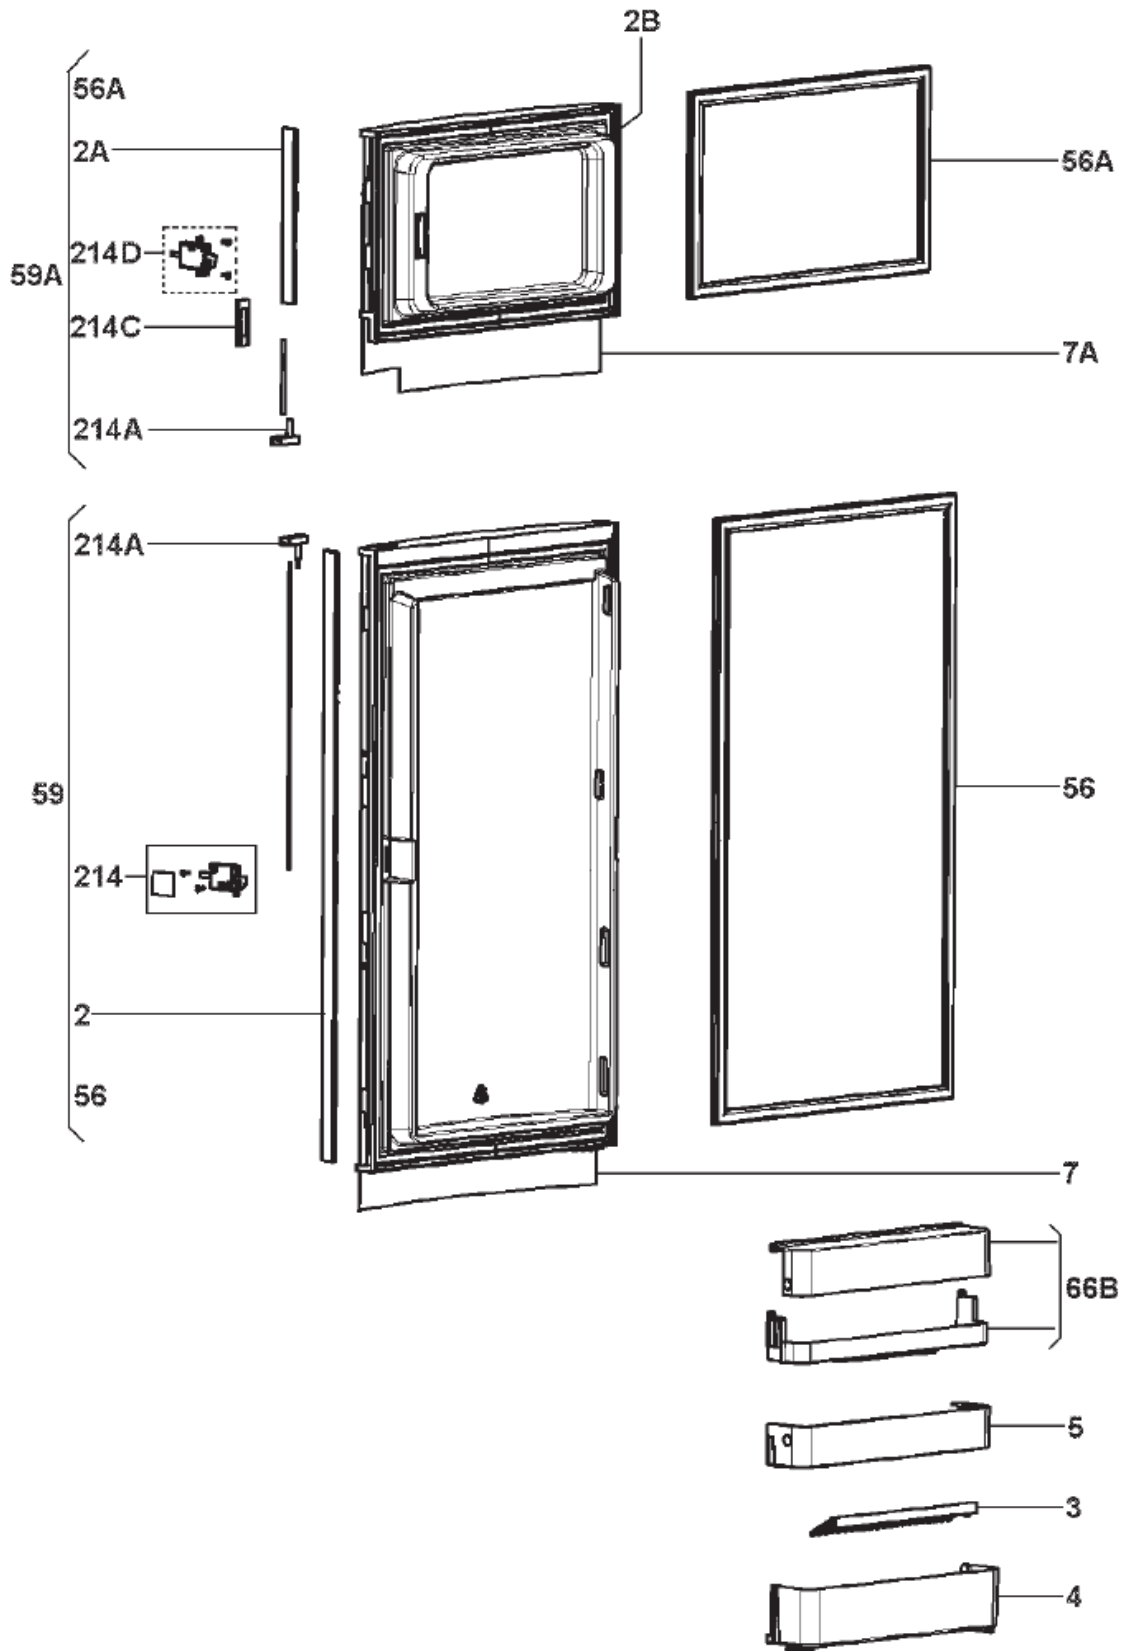

Product Name: RMDX25 190LT TWO DOOR AES

Item Code: RMDX25
SKU: 9500001392. 9500001391
Production: 921132281
Release Date: 13/9/2016

Product Name: RMDX25 190LT TWO DOOR AES

Item Code: RMDX25
SKU: 9500001392. 9500001391
Production: 921132281
Release Date: 13/9/2016

Product Name: RMDX25 190LT TWO DOOR AES

Item Code: RMDX25
SKU: 9500001392. 9500001391
Production: 921132281
Release Date: 13/9/2016

**ELEKTROARMATUR
ELECTRO EQUIPMENT**

Product Name: RMDX25 190LT TWO DOOR AES

Item Code: RMDX25
SKU: 9500001392. 9500001391
Production: 921132281
Release Date: 13/9/2016

Product Name: RMDX25 190LT TWO DOOR AES

Item Code: RMDX25
SKU: 9500001392. 9500001391
Production: 921132281
Release Date: 13/9/2016

*** Items not listed are only available by special order**

Product Name: RMDX25 190LT TWO DOOR AES

Item Code: RMDX25
SKU: 9500001392. 9500001391
Production: 921132281
Release Date: 13/9/2016

	Item No	Description
531		
565J		
565K		
565V		
569		