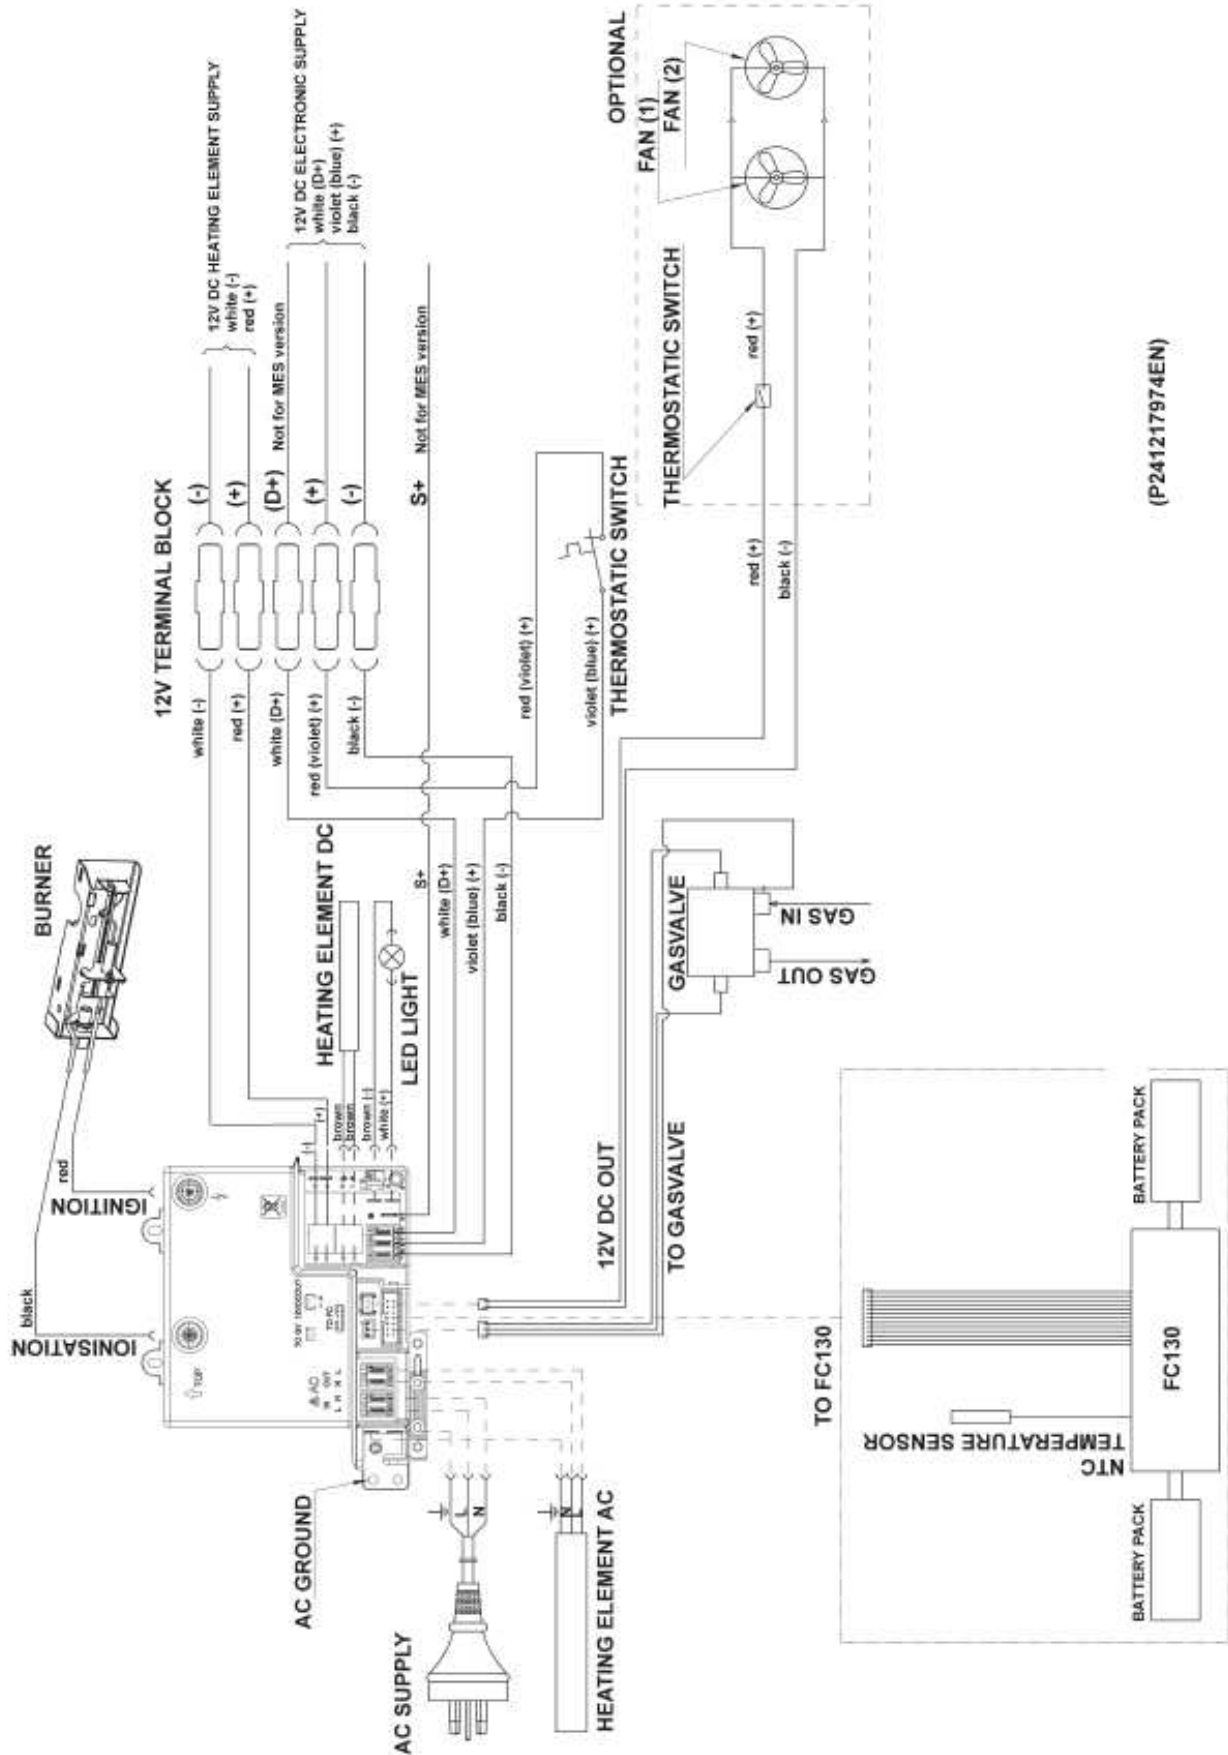

Product Name: RMDX25 190LT TWO DOOR AES

Item Code: RMDX25
SKU: 9500001392. 9500001391
Production: 921132281
Release Date: 13/9/2016

Product Name: RMDX25 190LT TWO DOOR AES

Item Code: RMDX25
SKU: 9500001392. 9500001391
Production: 921132281
Release Date: 13/9/2016

Product Name: RMDX25 190LT TWO DOOR AES

Item Code: RMDX25
SKU: 9500001392. 9500001391
Production: 921132281
Release Date: 13/9/2016

**ELEKTROARMATUR
ELECTRO EQUIPMENT**

Product Name: RMDX25 190LT TWO DOOR AES

Item Code: RMDX25
SKU: 9500001392. 9500001391
Production: 921132281
Release Date: 13/9/2016

Product Name: RMDX25 190LT TWO DOOR AES

Item Code: RMDX25
SKU: 9500001392. 9500001391
Production: 921132281
Release Date: 13/9/2016

*** Items not listed are only available by special order**

Product Name: RMDX25 190LT TWO DOOR AES

Item Code: RMDX25
SKU: 9500001392. 9500001391
Production: 921132281
Release Date: 13/9/2016

	Item No	Description
531		
565J		
565K		
565V		
569		