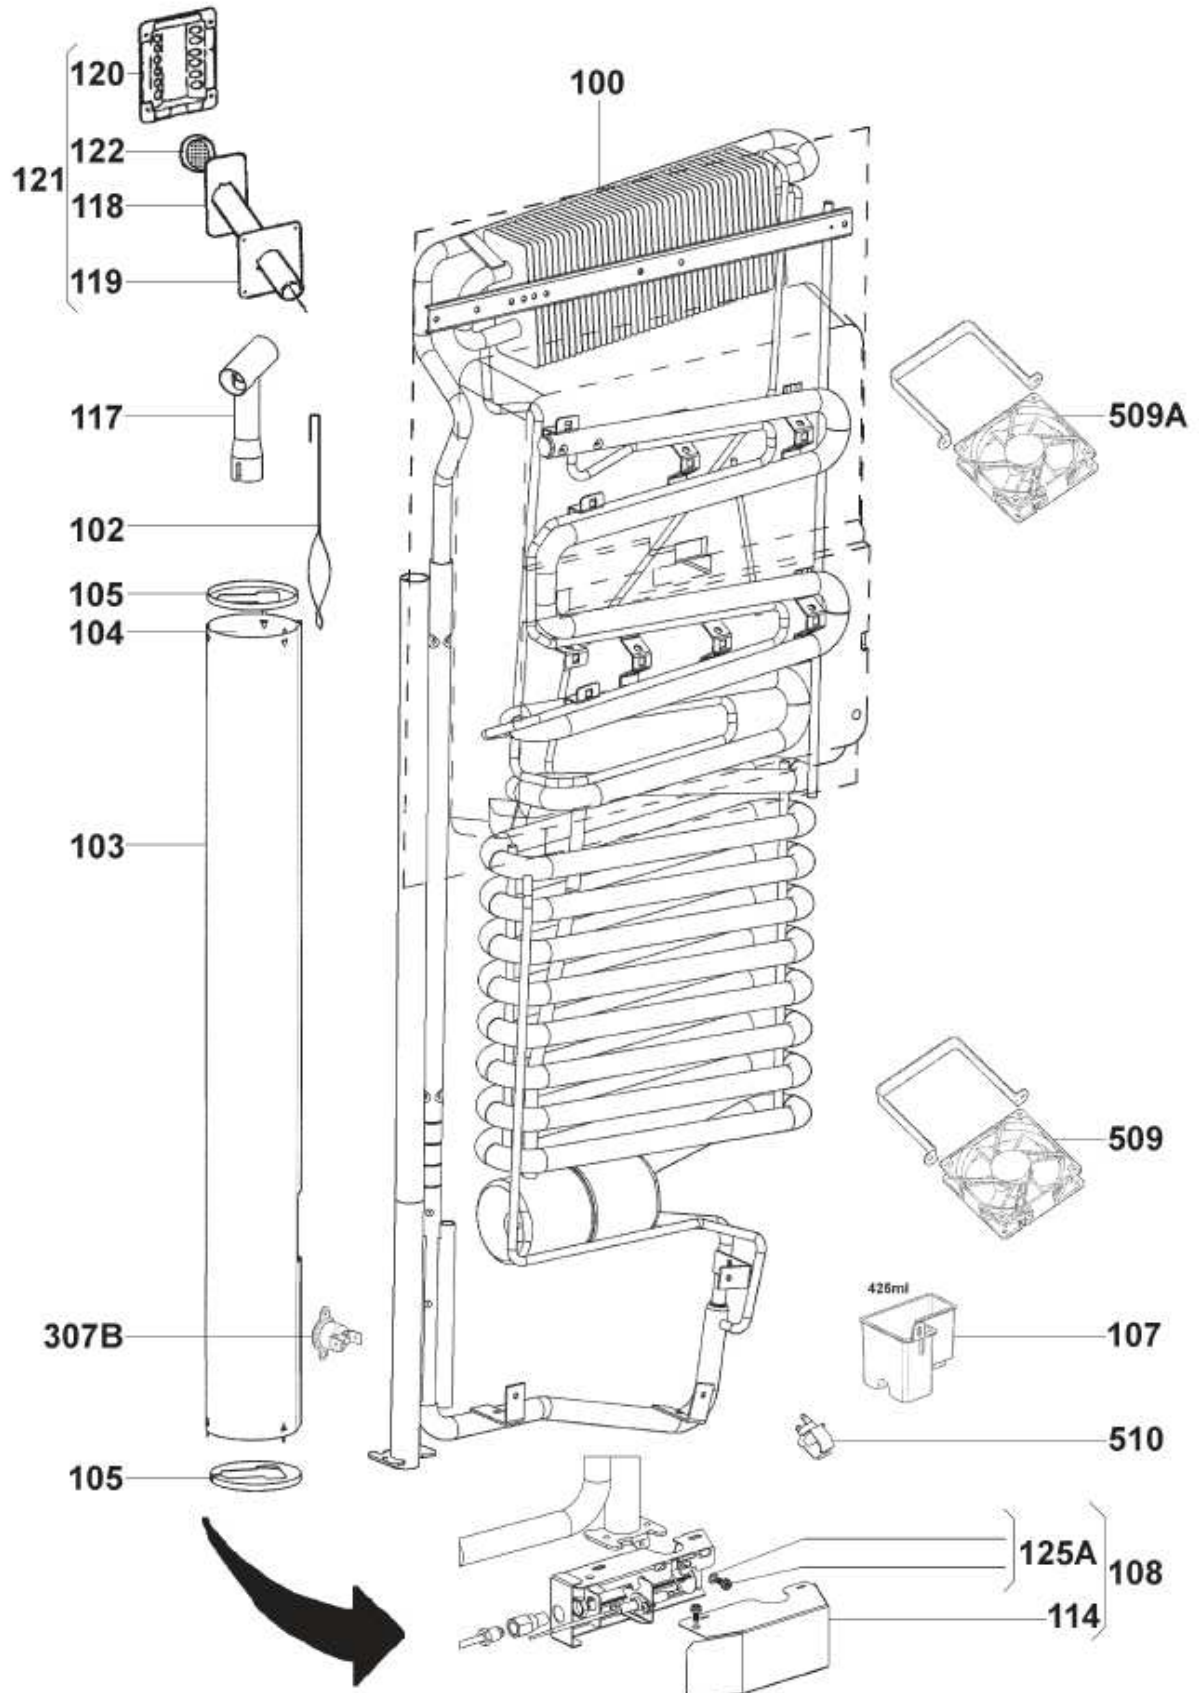

Product Name: RMDX25 190LT TWO DOOR AES

Item Code: RMDX25
SKU: 9500001392. 9500001391
Production: 921132281
Release Date: 13/9/2016

Product Name: RMDX25 190LT TWO DOOR AES

Item Code: RMDX25
SKU: 9500001392. 9500001391
Production: 921132281
Release Date: 13/9/2016

Product Name: RMDX25 190LT TWO DOOR AES

Item Code: RMDX25
SKU: 9500001392. 9500001391
Production: 921132281
Release Date: 13/9/2016

**ELEKTROARMATUR
ELECTRO EQUIPMENT**

Product Name: RMDX25 190LT TWO DOOR AES

Item Code: RMDX25
SKU: 9500001392. 9500001391
Production: 921132281
Release Date: 13/9/2016

Product Name: RMDX25 190LT TWO DOOR AES

Item Code: RMDX25
SKU: 9500001392. 9500001391
Production: 921132281
Release Date: 13/9/2016

*** Items not listed are only available by special order**

Product Name: RMDX25 190LT TWO DOOR AES

Item Code: RMDX25
SKU: 9500001392. 9500001391
Production: 921132281
Release Date: 13/9/2016

	Item No	Description
531		
565J		
565K		
565V		
569		