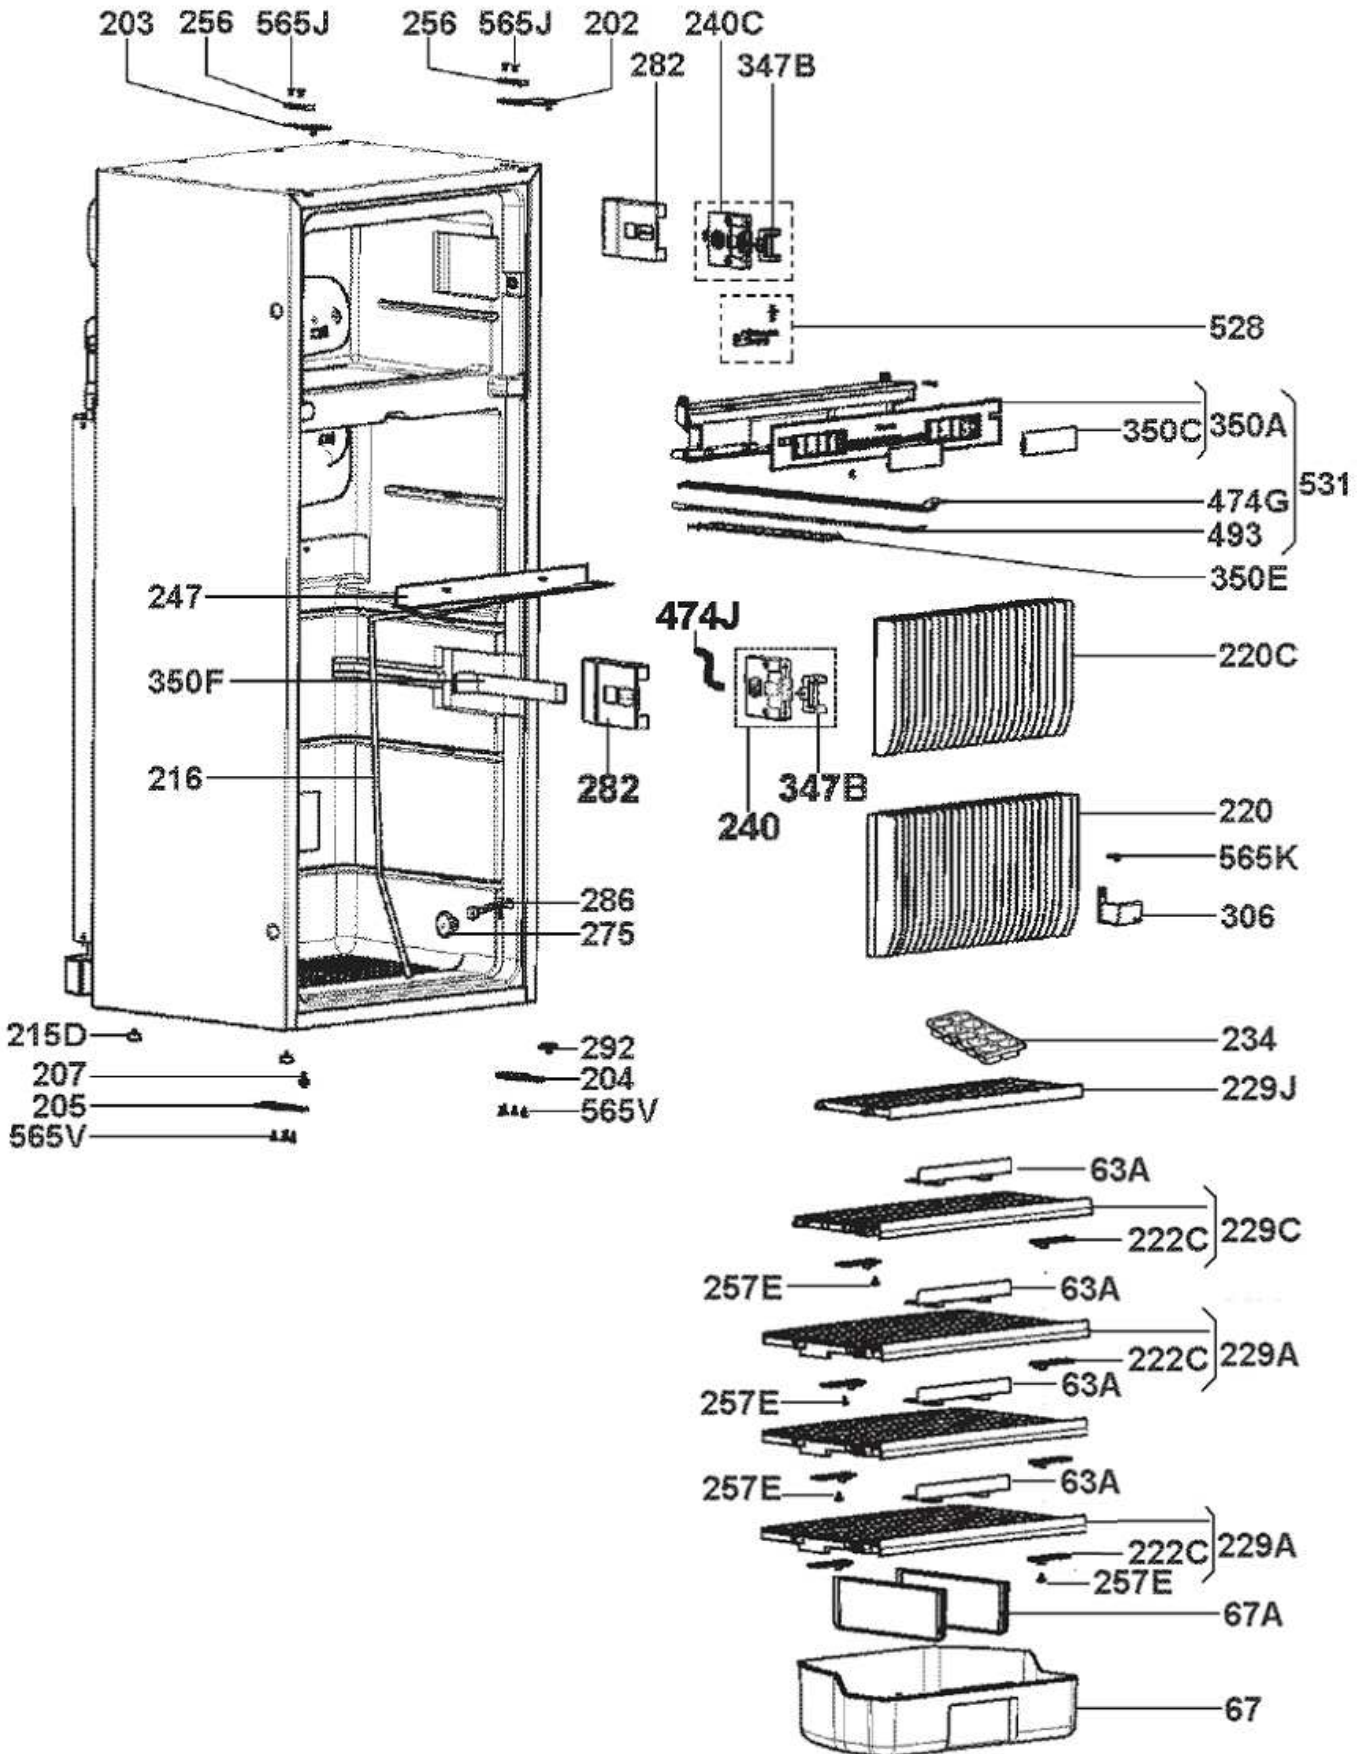

Product Name: RMDX25 190LT TWO DOOR AES

Item Code: RMDX25
SKU: 9500001392. 9500001391
Production: 921132281
Release Date: 13/9/2016

Product Name: RMDX25 190LT TWO DOOR AES

Item Code: RMDX25
SKU: 9500001392. 9500001391
Production: 921132281
Release Date: 13/9/2016

Product Name: RMDX25 190LT TWO DOOR AES

Item Code: RMDX25
SKU: 9500001392. 9500001391
Production: 921132281
Release Date: 13/9/2016

**ELEKTROARMATUR
ELECTRO EQUIPMENT**

Product Name: RMDX25 190LT TWO DOOR AES

Item Code: RMDX25
SKU: 9500001392. 9500001391
Production: 921132281
Release Date: 13/9/2016

Product Name: RMDX25 190LT TWO DOOR AES

Item Code: RMDX25
SKU: 9500001392. 9500001391
Production: 921132281
Release Date: 13/9/2016

*** Items not listed are only available by special order**

Product Name: RMDX25 190LT TWO DOOR AES

Item Code: RMDX25
SKU: 9500001392. 9500001391
Production: 921132281
Release Date: 13/9/2016

	Item No	Description
531		
565J		
565K		
565V		
569		