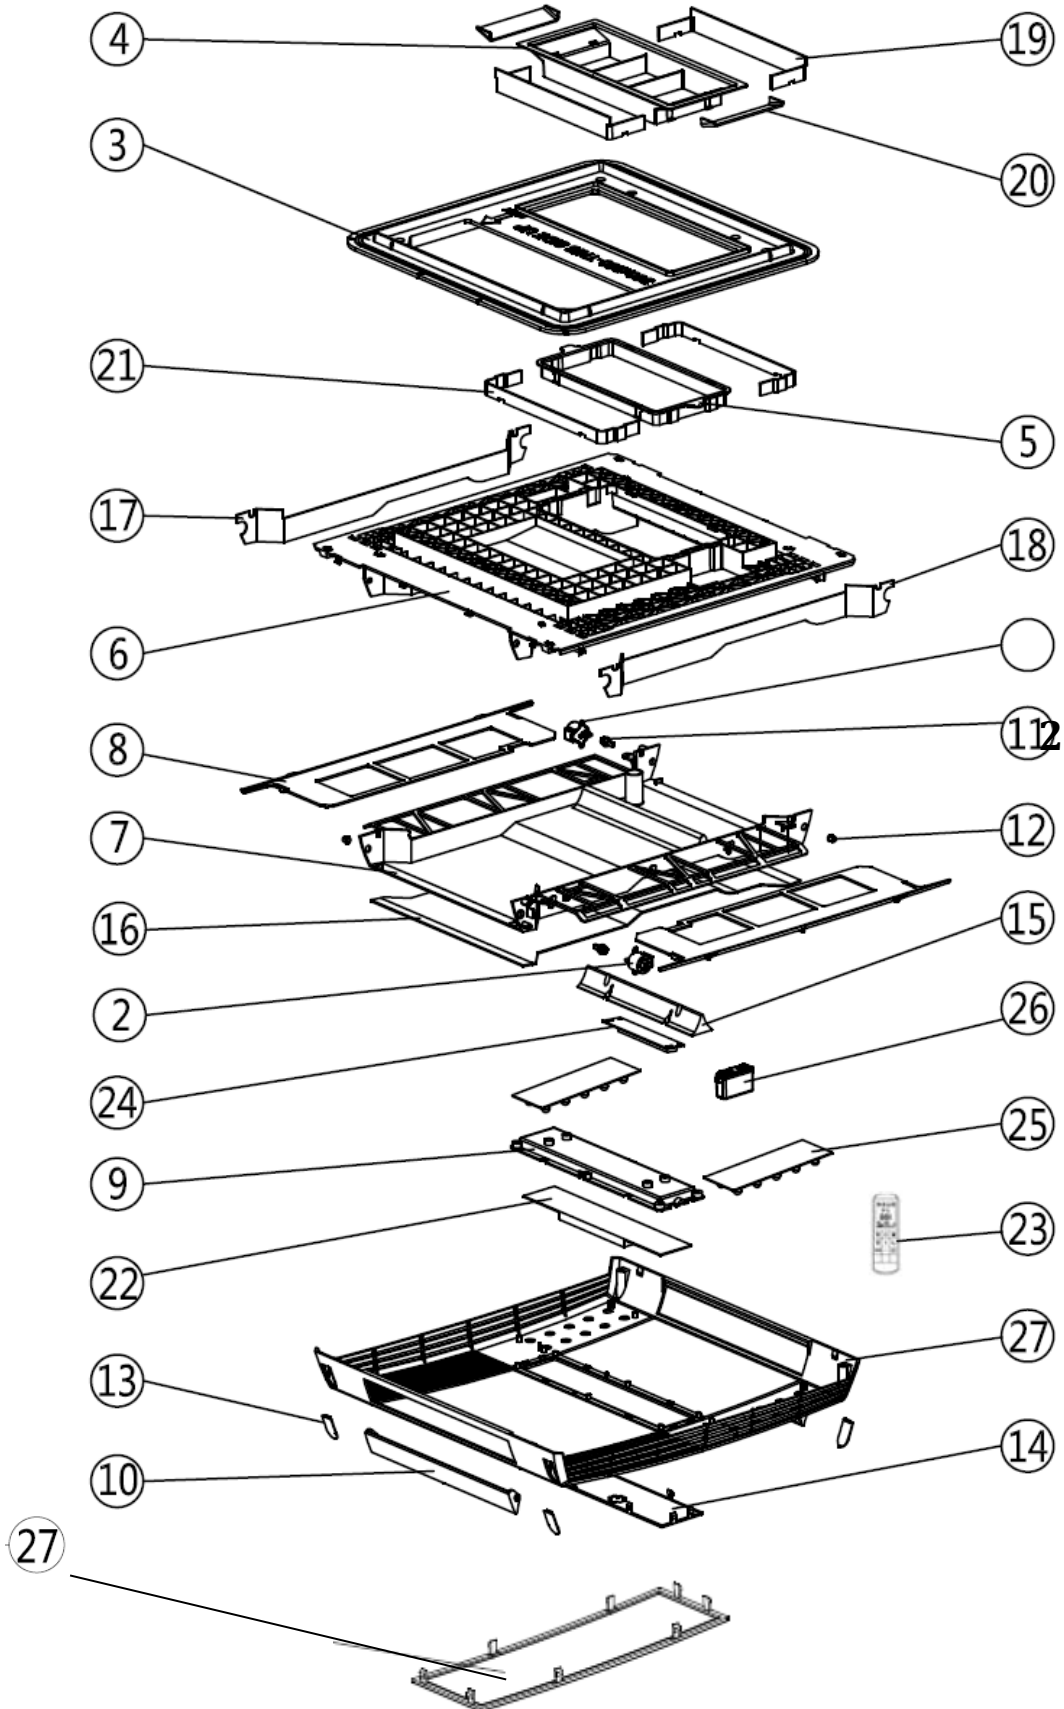

Product Name: CA02HR11 HARRIER INVERTER ADB

Item Code: CA02HR11
SKU: 9105306217
Production: 936001700
Release Date: 20/06/16

Product Name: CA02HR11 HARRIER INVERTER ADB

Item Code: CA02HR119105306217
SKU: 936001700
Production: 20/06/16
Release Date:

	Item No	Description
1		
2	81-535-Motor1	MOTOR LOUVER ADB HARRIER
3		
4	81-535-Duct1	DUCT UPPER ADB HARRIER
5	81-535-Duct2	DUCT LOWER ADB HARRIER
6		
7		
8	40-535-10PPQ71634	FILTER AIR ADB HARRIER
8	40-535-10PPR9016	FILTER AIR WHITE ADB HARRIER
9		
10	40-535-12ABQ71634	LOUVER ADB HARRIER
10	40-535-12ABBR9016	LOUVER WHITE ADB HARRIER
11	40-535-13PONN	BEARING MOTOR ADB HARRIER
12	40-535-14PONN	BEARING MOTOR ADB HARRIER
13		
14		
15		
16		
17		
18		
19		
20		
21		
22	82-EC-535DISP01	PCB DISPLAY ADB HARRIER
23	82-EC-535EC01	CONTROL REMOTE ADB HARRIER
24	82-EC-535PCB03	PCB CONNECTING ADB HARRIER
25	82-EC-535PCB04	LED ADB HARRIER
25	82-EC-535PCB05	LED ADB WHITE HARRIER
26	82-EC-XS-PL-03	PURIFIER AIR ADB HARRIER
27	40-535-19PCR9016	LENS LIGHT ADB WHITE HARRIER