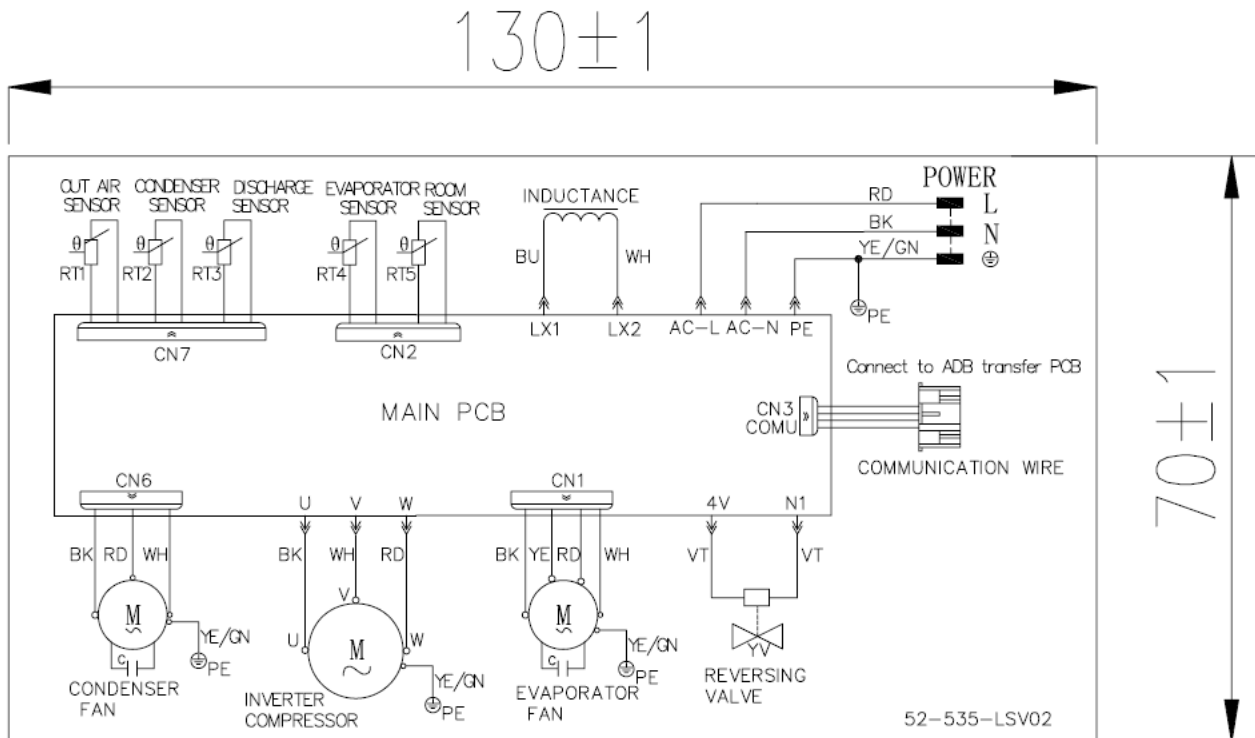

**Product Name:** CK36H401RI HARRIER INVERTER ROOFTOP

**Item Code:** CK36H401R1  
**SKU:** 9105306216  
**Production:** 936001699  
**Release Date:** 20/01/16

**Product Name:** CK36H401RI HARRIER INVERTER ROOFTOP

**Item Code:** CK36H401R1  
**SKU:** 9105306216  
**Production:** 936001699  
**Release Date:** 20/01/16

**Product Name:** CK36H401RI HARRIER INVERTER ROOFTOP

**Item Code:** CK36H401R1  
**SKU:** 9105306216  
**Production:** 936001699  
**Release Date:** 20/01/16