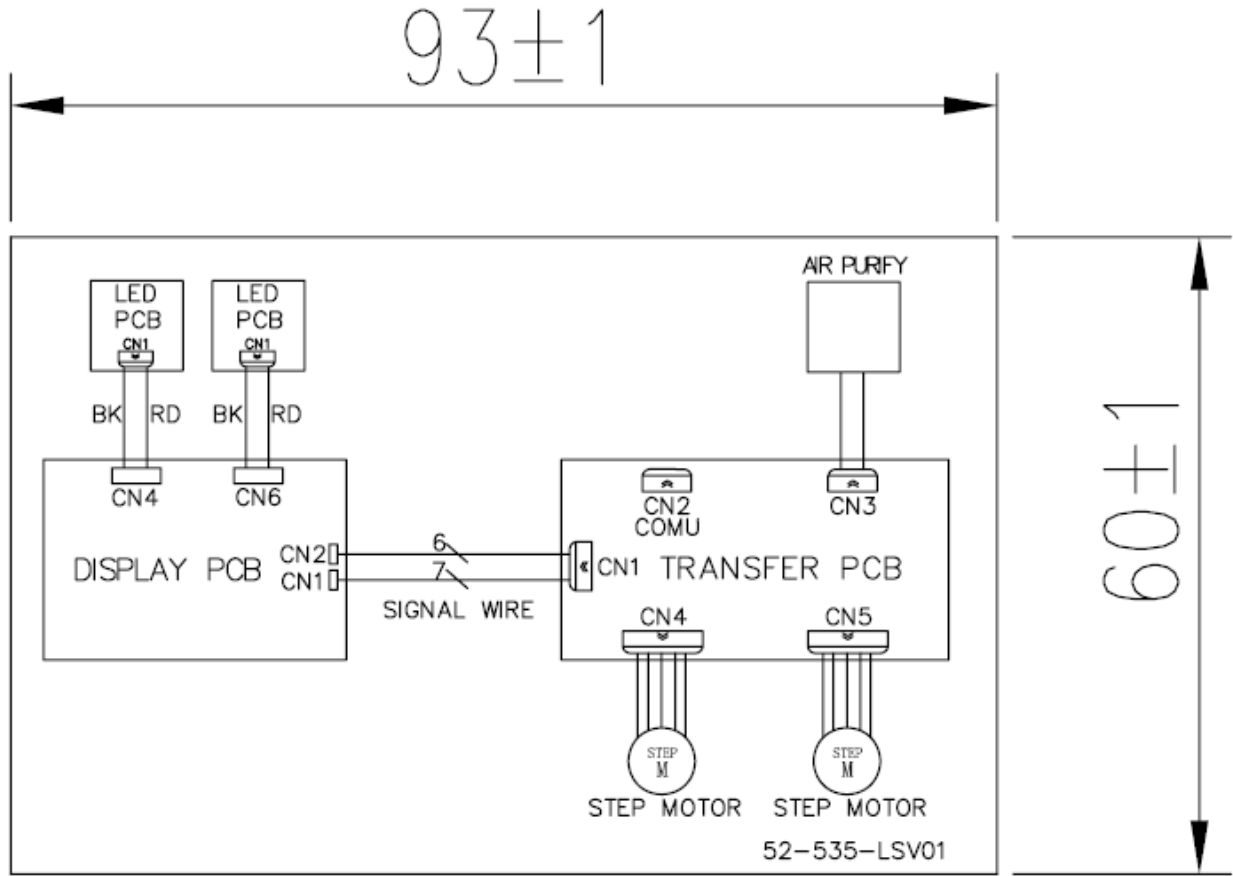

**Product Name:** CK36H401RI HARRIER INVERTER ROOFTOP

**Item Code:** CK36H401R1  
**SKU:** 9105306216  
**Production:** 936001699  
**Release Date:** 20/01/16

**Product Name:** CK36H401RI HARRIER INVERTER ROOFTOP

**Item Code:** CK36H401R1  
**SKU:** 9105306216  
**Production:** 936001699  
**Release Date:** 20/01/16

**Product Name:** CK36H401RI HARRIER INVERTER ROOFTOP

**Item Code:** CK36H401R1  
**SKU:** 9105306216  
**Production:** 936001699  
**Release Date:** 20/01/16