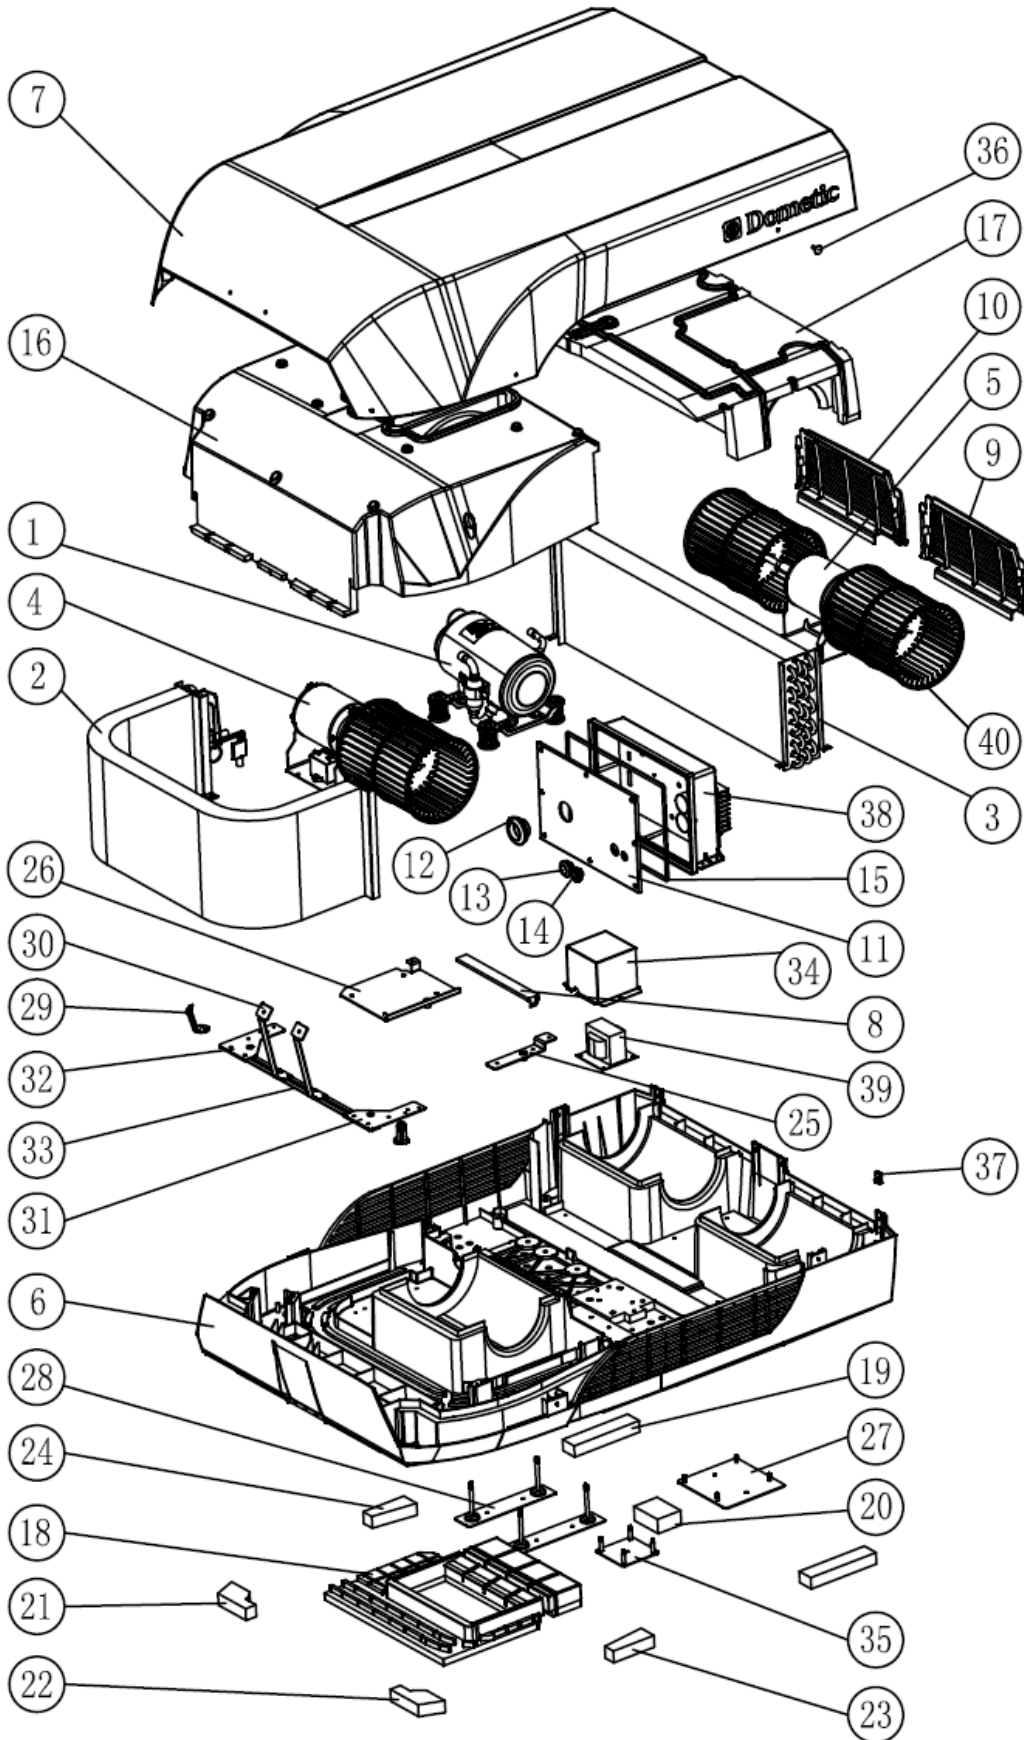

**Product Name:** CK36H401RI HARRIER INVERTER ROOFTOP

**Item Code:** CK36H401R1  
**SKU:** 9105306216  
**Production:** 936001699  
**Release Date:** 20/01/16

**Product Name:** CK36H401RI HARRIER INVERTER ROOFTOP

**Item Code:** CK36H401R1  
**SKU:** 9105306216  
**Production:** 936001699  
**Release Date:** 20/01/16

**Product Name:** CK36H401RI HARRIER INVERTER ROOFTOP

**Item Code:** CK36H401R1  
**SKU:** 9105306216  
**Production:** 936001699  
**Release Date:** 20/01/16