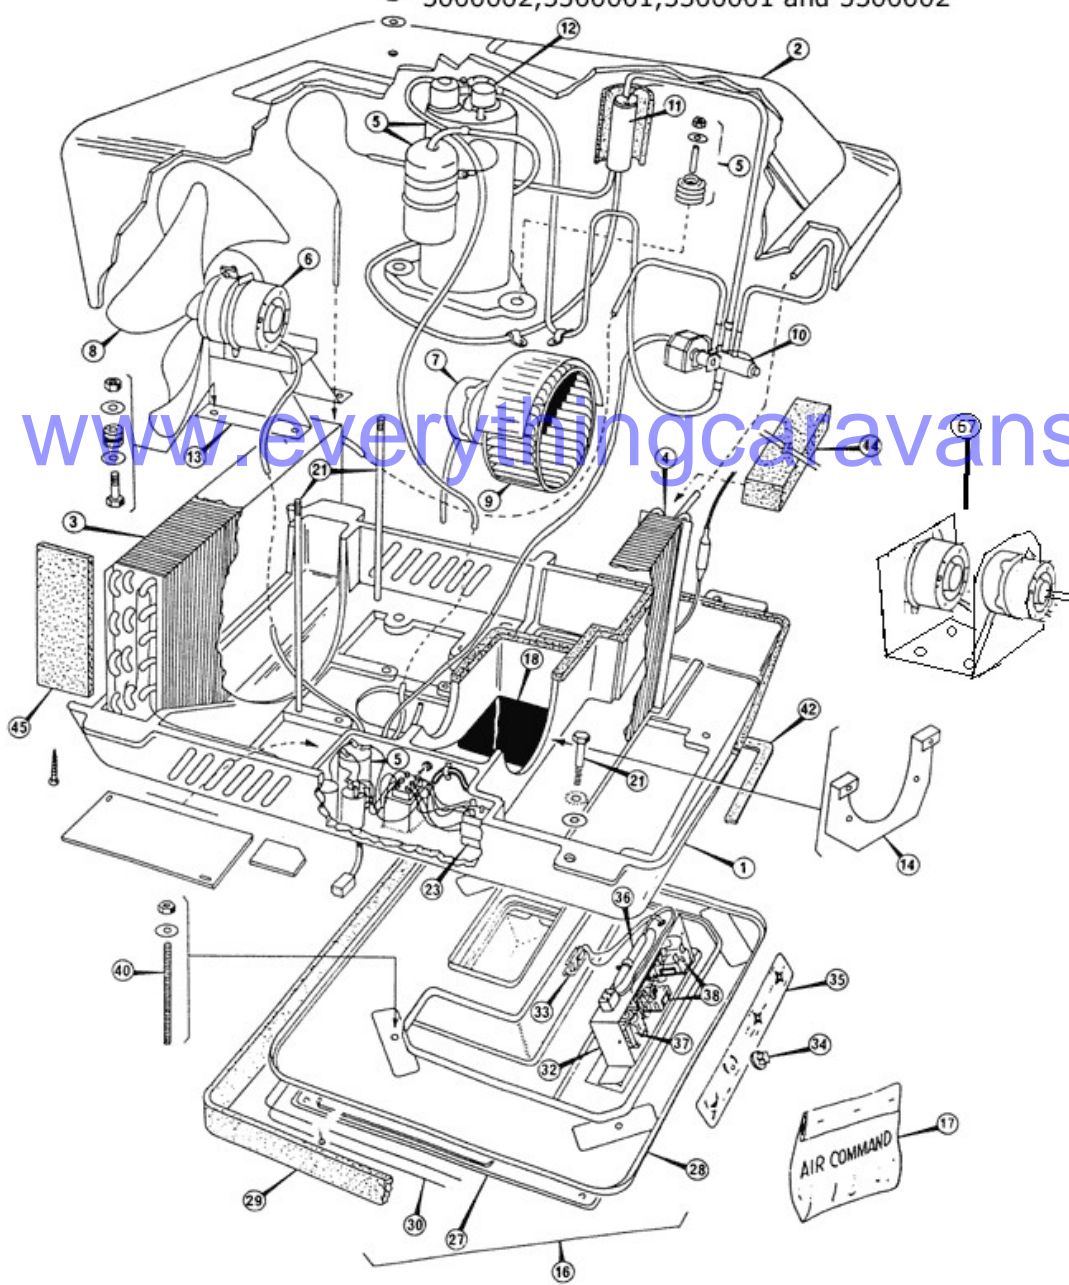

Wren 2100

Image references used for models 2100001,
2100002, 2100003, 2300001, 5000001,
5000002, 5300001, 5500001 and 5500002

No	Part number	part discription
7	5002014	MOTOR FAN EVAPERATOR WREN
6	5002007	MOTOR FAN CONDENSER WREN
67	5002035	MOTOR EVAP & COND WREN
9	2002035	FAN WREN
29	2002044	FILTER WREN
37	1806007	THERMOSTAT KWTB-Y395A AIRCOMM
5	2001626	CAPACITOR 3UF WREN
10	1806009	VALVE REVER. & SOLENOID AIRCOM
12	0018270	COMPRESSOR 407C HERON Q MK1-3
38	1906016	ROTARY SWITCH R44-336A AIRCOMM
	2002009	GASKET ROOF SEALING AIRCOMM
	5601064	ELECTRONIC KIT #3 AIRCOMM

for wrens with metal mounting plate under comp

for electronic wrens only

parts not listed call for availability

www.everythingcaravans.com.au