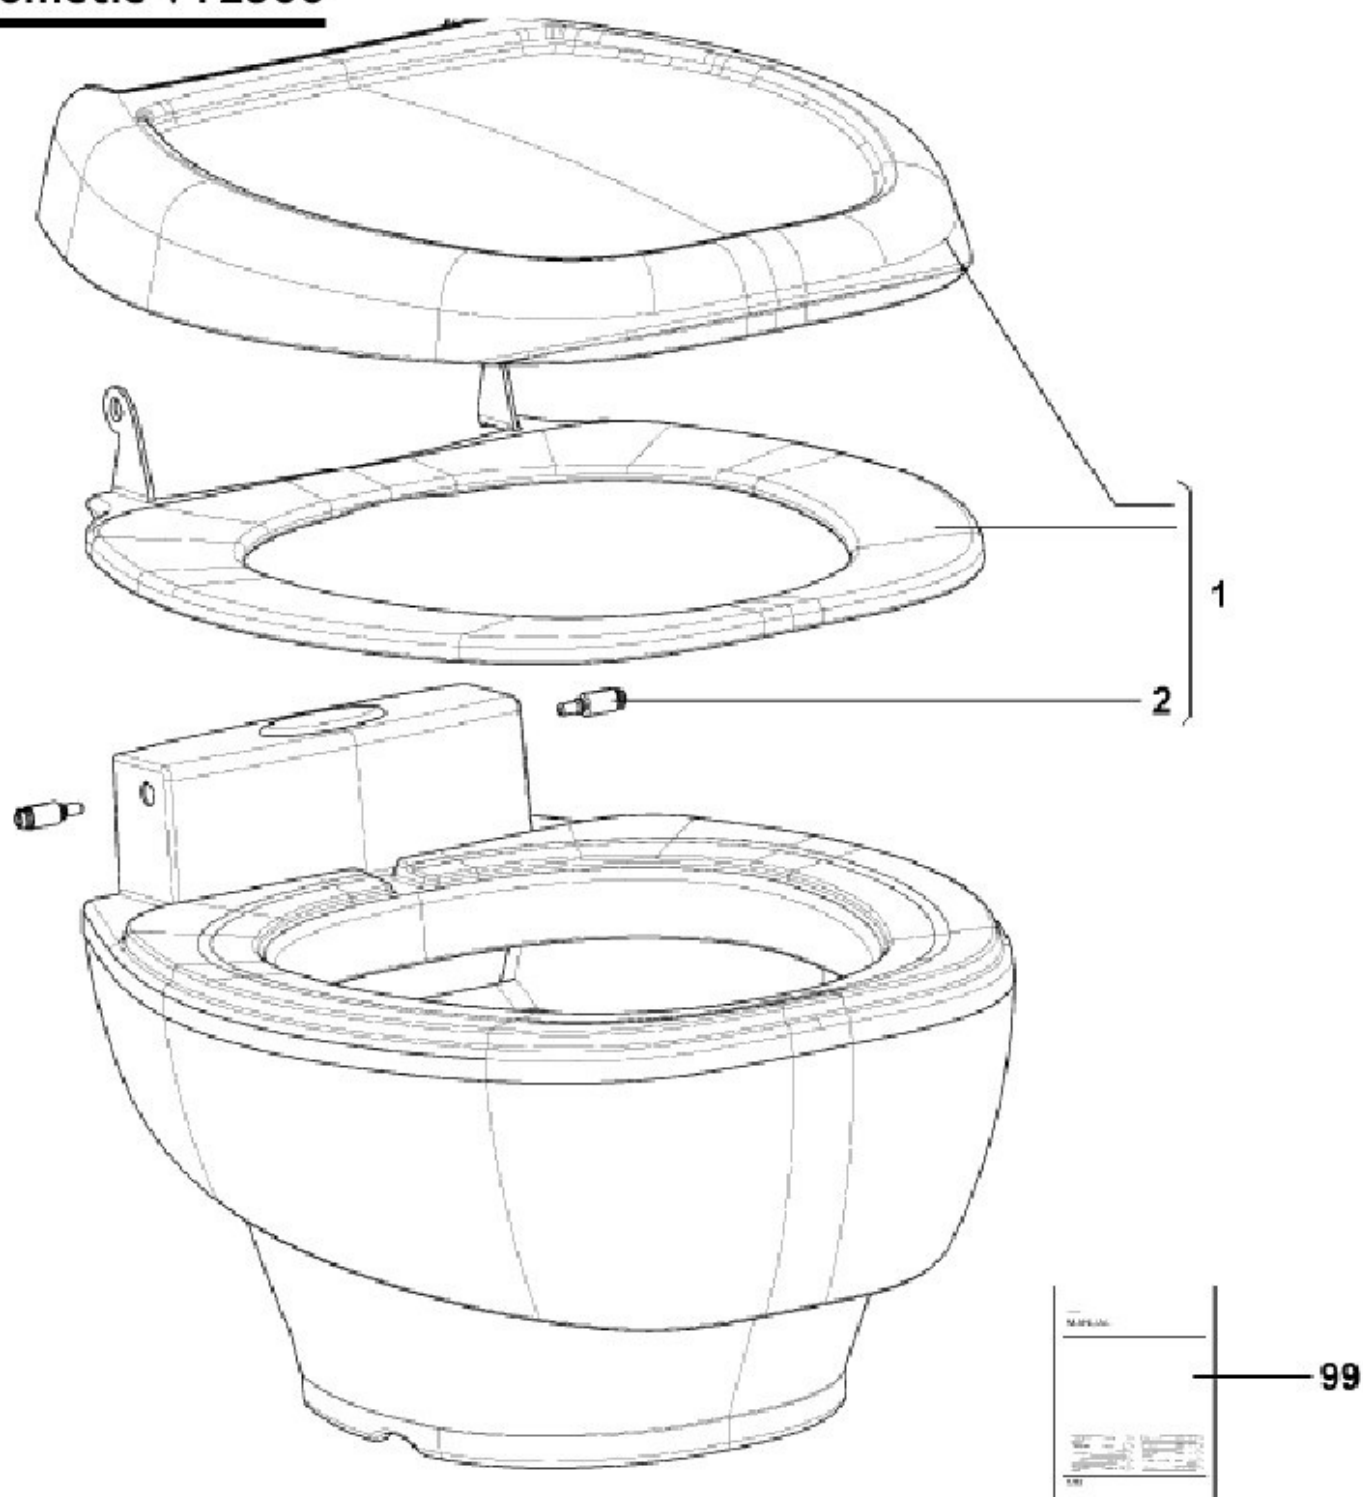

# Dometic VT2500

Pos	Part No.	Matrix	Description
001	2426 00 215 / 6	A B C D E F	Cover, complete, service
002	2426 00 109 / 1	A B C D E F	Hinge
099	2426 00 166 / 1	A B C D E F	Operating instructions, VT2500, DE/EN