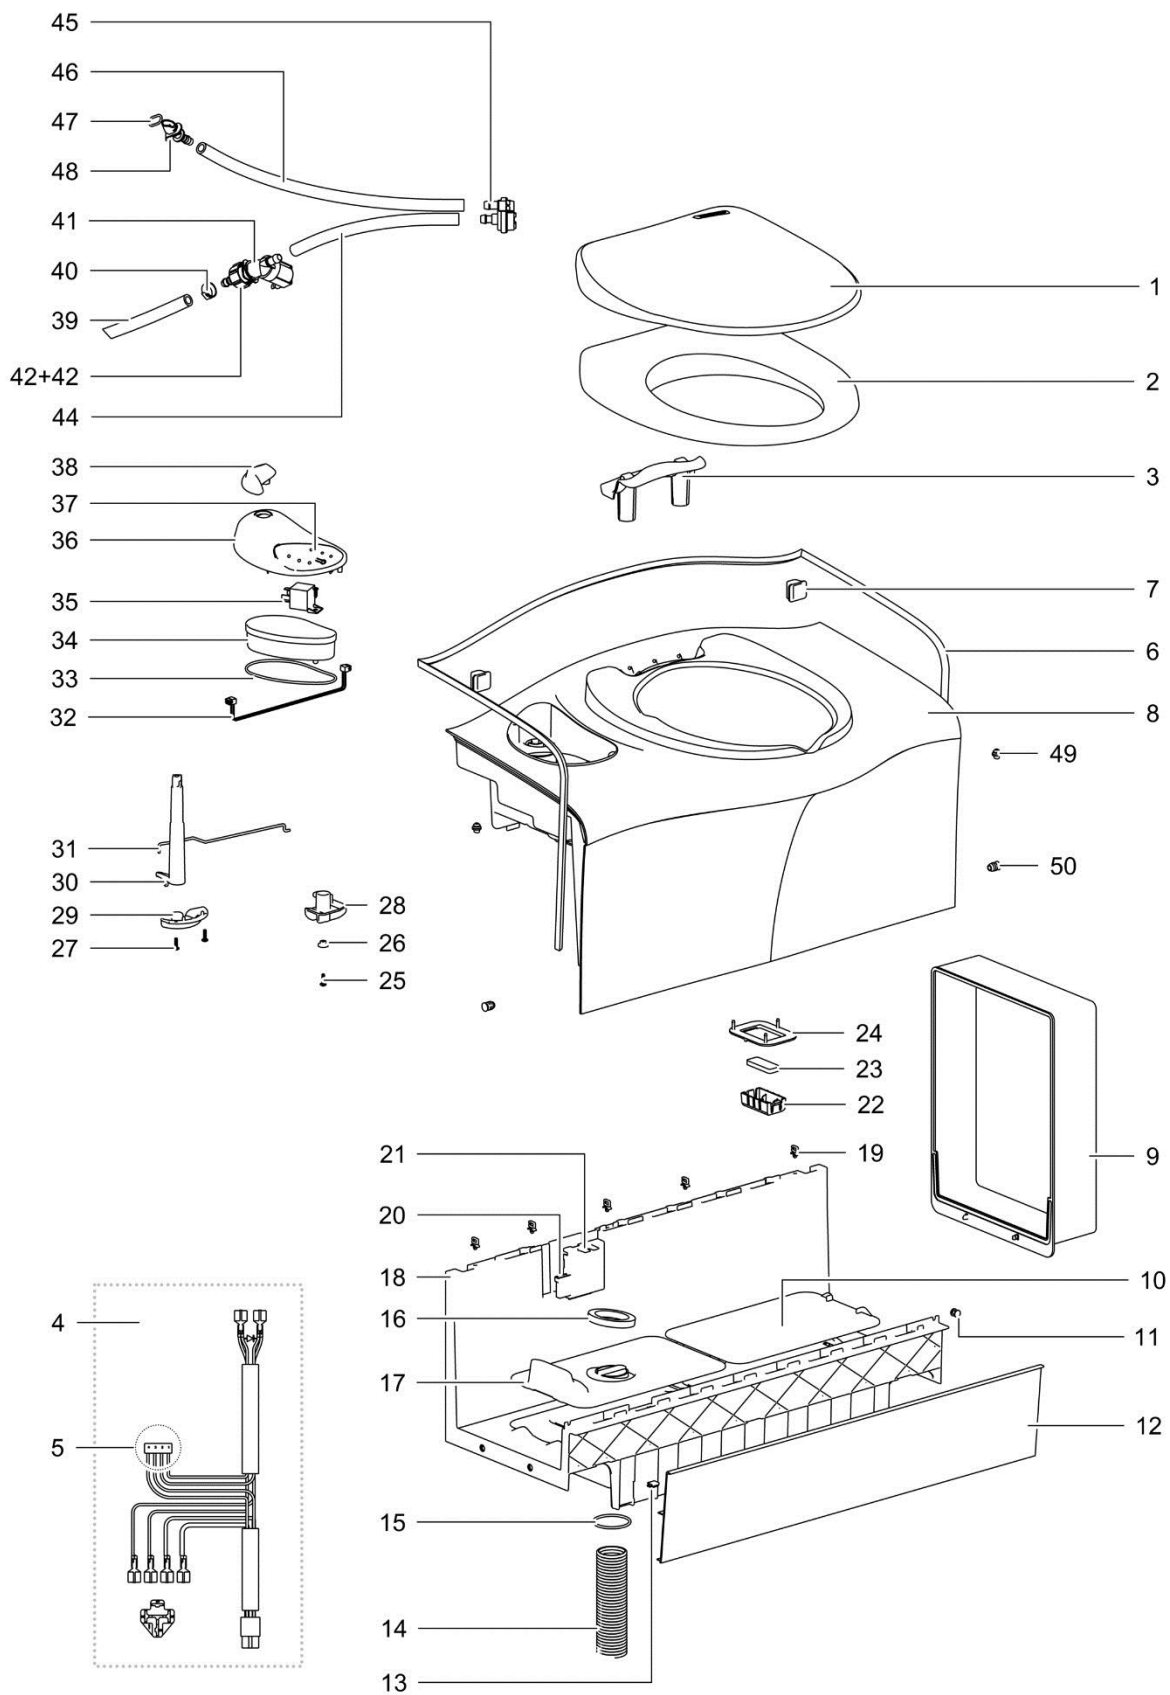

		Spare part number	Spare part number	Spare part number	Colours available
38	Screw				
39	Saddle				
40	Bracket		51802		
41	Shaft				
42	Link	51806			
43	Wire harness	32319			
44	O-ring				
45	Control well				
46	Control panel MK2		51811	51810	62
47	Handle	<i>Refer to page 69</i>	<i>X-model</i>	<i>C-model</i>	
48	Pump	16374			
49	Connector spare kit PCB	51808			
50	Flush tube				
51	O-ring		51807		62
52	Nozzle				
53	Wire harness main power				
54	Drain connector		51804		74
55	Sight glass		<i>toilets</i>		
56	Clamp		<i>produced ></i>		
57	Drain tube		<i>Oct 2005</i>		
58	Plug sight tube hole <i>toilet produced > Oct 2005</i>				
59	Blind plug <i>toilet produced > Oct 2005</i>				
60	Water fill extension	32329			16

Handles

Handle

Spare part number

51803-62

51813-62

LE1118_C404-L_1114-V03

	Spare part number	Spare part number	Colours available
1	Cover		
2	Seat	32309	62
3	Pod		
4	Wire harness		
5	Wall seal	32311	
6	Connector spare kit PCB	51808	
7	Bracket		
8	Bench		
9	Door interface		
10	Storage cover	51809	62
11	Lock plug <i>toilet produced < May 2004</i>		
	Kicking plate (4x)	32426	62
12	Kicking plate LB		
13	Clip		
14	Vent hose		
15	O-ring	32324	
16	Seal vent plate		
17	Vent plate		
18	Base		
19	Wire clip		
20	Fuse	21766	
21	Reed switch housing HT and PCB	32317	62
22	Magnet basket		
23	Magnet		
24	Retaining plate		
25	Screw		
26	Bushing		
27	Screw		
28	Saddle		
29	Bracket	51802	
30	Shaft		
31	Link	51806	
32	Wire harness	32319	
33	O-ring		
34	Control well		
35	Relais	20106	
36	Control panel MK2	51812	62
37	Handle	<i>Refer to page 73</i>	62

		Spare part number	Spare part number	Colours available
38	Water supply tube			
39	Clamp			
40	Electric valve	23709		
	Hose barb		23851	
41	Hose nut			
42	Water tube			
43	Vacuum breaker	16833		
44	Flush tube			
45	O-ring			
46	Nozzle			
47	Plug sight tube hole <i>toilet produced > Oct 2005</i>			
48	Blindplug <i>toilet produced > Oct 2005</i>			