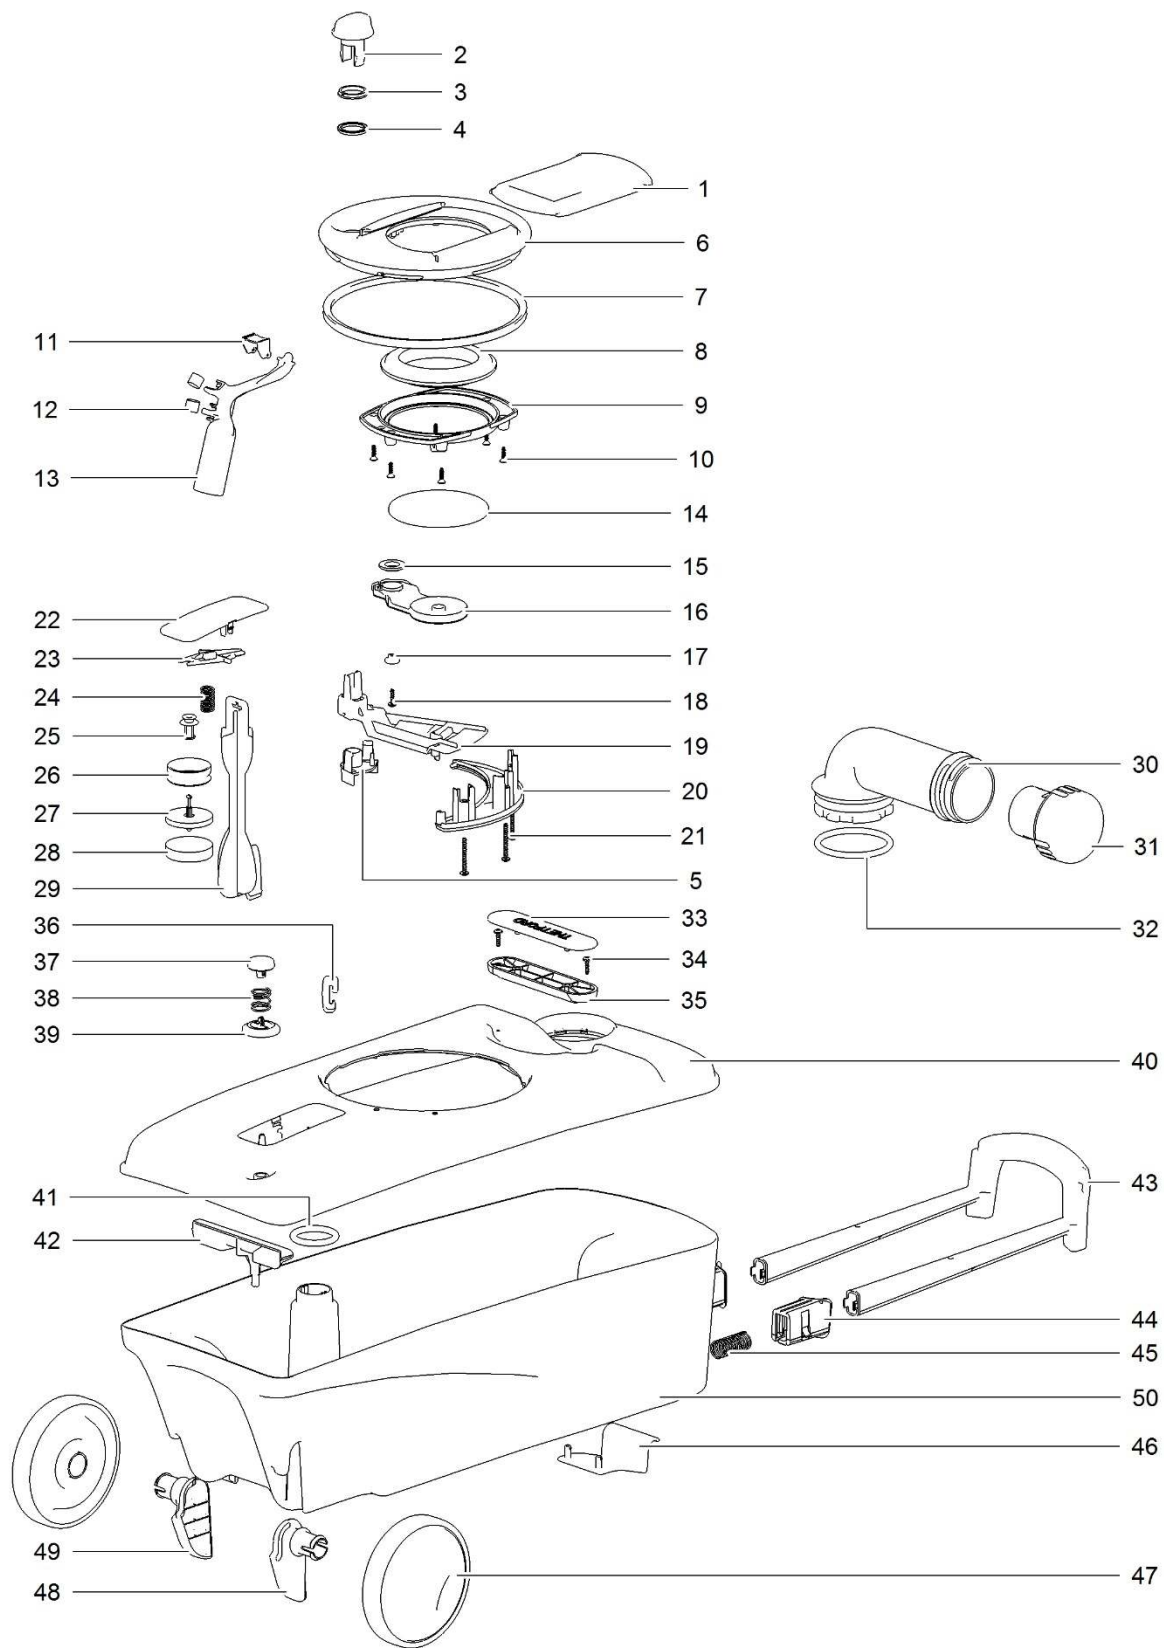

		Spare part number	Spare part number	Colours available
38	Water supply tube			
39	Clamp			
40	Electric valve	23709		
	Hose barb		23851	
41	Hose nut			
42	Water tube			
43	Vacuum breaker	16833		
44	Flush tube			
45	O-ring			
46	Nozzle			
47	Plug sight tube hole <i>toilet produced > Oct 2005</i>			
48	Blindplug <i>toilet produced > Oct 2005</i>			

Handles

Handle

Spare part number

51803-62

51813-62

LE1120_C400-WHT_1214-V03

		Spare part number	Spare part number	Spare part number	Colours available		
1	Sliding cover	32301			06		
2	Blade opener	32300	32331 <i>Mechanism Right</i>	32332 <i>Mechanism Left</i>	16		
3	Washer						
4	Seal parker						
5	Mechanism retainer						
6	Holding tank plate						
	Left hand version					32302	06
	Right hand version					32328	06
7	Seal mechanism					50724	
8	Lip seal					23721	
9	Seal plate						
10	Screw						
11	Retainer	32304	32331 <i>Mechanism Right</i>	32332 <i>Mechanism Left</i>			
12	Magnet						
13	Float arm						
14	Blade	50731					
15	Bearing						
16	Blade arm						
17	Bushing						
18	Screw						
19	Blade driver						
20	Support track						
21	Screw						

	Spare part number	Spare part number	Spare part number	Colours available	
22	Vent lid				
23	Vent lifter				
24	Vent Spring				
25	Vent pivot				
26	Vent seal		32305		
27	Float stem				
28	Float				
29	Vent actuator				
30	Pour out spout		32306	06	
31	Measuring cup	25810		16	
32	O-ring				
33	Handle cover				
34	Screw				
35	Handle				
36	Vent clip				
37	Vent button				
38	Vent spring		32307	16	
39	Vent seal				
40	Waste-holding tank upper				
41	O-ring				
42	Wheel support bracket				
43	Pull handle				
44	Bushing (Left/Right)		51805	16	
45	Spring				
46	Tank lock clip	51801		16	
47	Wheel				
48	Wheel bearing right		32308	06	
49	Wheel bearing left				
50	Waste-holding tank lower				
	Waste-holding tank complete		32327 <i>Right hand version</i>	32326 <i>Left hand version</i>	06