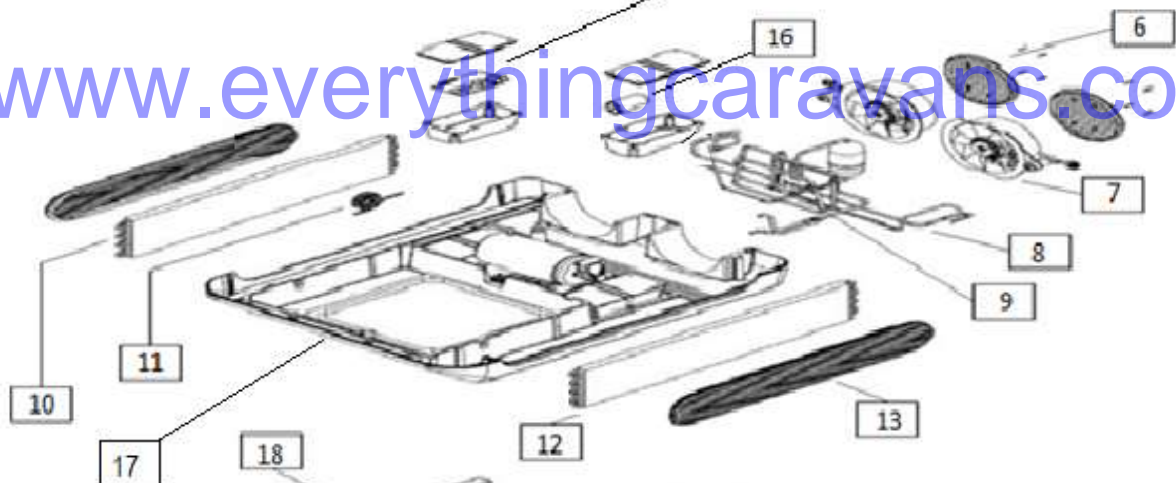

Saturn Remote

- Main PCB
 - Control Panel
 - Sensor x 3
 - Interface Cables
- 25

www.everythingcaravans.com.au

Ibis MK2 serial no. starting IBSA

	Item No	Description
01	8003021	SHROUD SCREW KIT - IBIS MK1-2
02	8003020	SHROUD IBIS MK1-2
03	8003107	FAN MOTOR EVAP W/HOUSING AIRCO
04	8002018	EVAPORATOR IBIS MK2
05	8001151	FAN MOTOR EVAP IBIS MK2
06	8003108	GRILL COND. FAN IBIS MK1-2
07	8001152	FAN MOTOR COND IBIS MK2
07	8003106	FAN MOTOR COND HOUSING AIRCO
08		
09	1806009	VALVE REVER. & SOLENOID AIRCOM
10	8001010	CONDENSER R/H IBIS MK2
11	8002075	CAPILLARY IBIS MK1-2
12	8001009	CONDENSER L/H IBIS MK2
13	8003105	GRILLES COND.(SET) IBIS MK1-2
14	0018297	DAMPER VIBRAT KIT IBIS MK1-2
15	0018266	COMPRESSOR IBIS MK1-2 (BOYARD)
16	4101072	CAPACITOR 30UF AIRCOMM ALL
17	8003030	BASE IBIS MK1-2
18	2002009	GASKET ROOF SEALING AIRCOMM
19	8001012	DUCT IBIS MK1-2
20	8003031	DUCT & BRACE IBIS MK1-2
21	8002037	INSTALL KIT ASSEMBL IBIS
22	5603033	INTERFACE BACK PLATE AIRCOMM
23	5603030	INDOOR UNIT COVER IBIS MK1-2
24	8002044	FILTER IBIS MK1-2 (pair)
25	5601064	ELECTRONIC KIT #3 AIRCOMM
26	8003006	INDOOR UNIT Plenum Ibis MK1-2
	5601051	REMOTE CONTROL AIRCOMM
	5603035	LOUVRE KIT INDOOR UNIT AIRCOMM
		BELOW IBIS MK 1 PARTS (serial no IBS-IBSA03500)
06	8001051	FAN MOTOR EVAP 3SPEED IBIS MK1(9 pin plug)
07	8001052	FAN MOTOR COND 3SPEED IBIS MK1(6 pin plug)
	8001040	CAPACITOR 53-64UF IBIS MK1
	8001042	RELAY COMP. START IBIS MK1
	8002009	Generator Start KIT IBIS MK1-2
	5601059	CONTROL FAN SPEED IBIS MK1