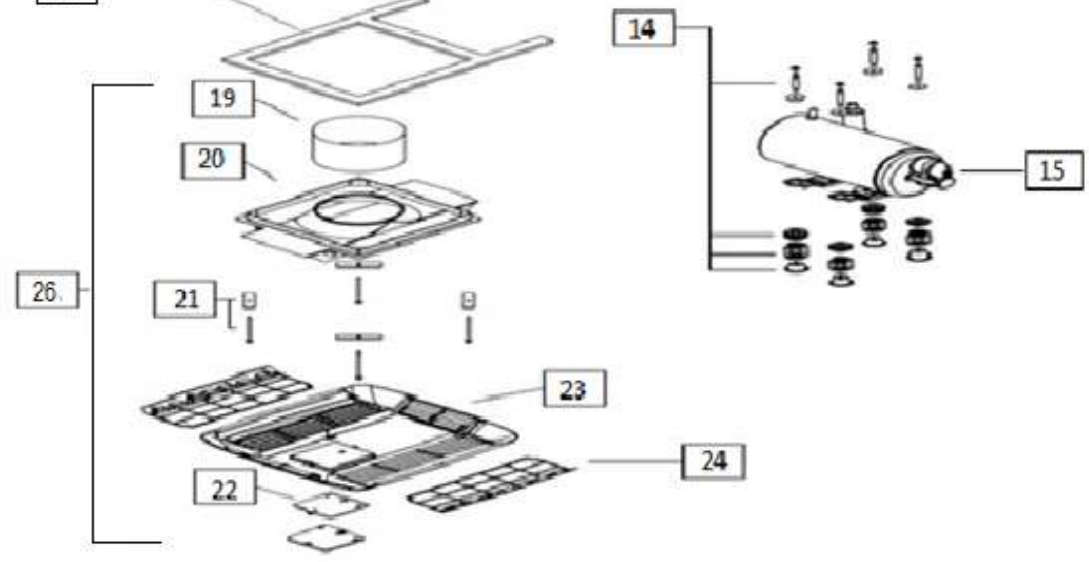

Saturn Remote

- Main PCB
 - Control Panel
 - Sensor x 3
 - Interface Cables
- 25

www.everythingcaravans.com.au

Ibis MK2 serial no. starting IBSA

	Item No	Description
01	8003021	SHROUD SCREW KIT - IBIS MK1-2
02	8003020	SHROUD IBIS MK1-2
03	8003107	FAN MOTOR EVAP W/HOUSING AIRCO
04	8002018	EVAPORATOR IBIS MK2
05	8001151	FAN MOTOR EVAP IBIS MK2
06	8003108	GRILL COND. FAN IBIS MK1-2
07	8001152	FAN MOTOR COND IBIS MK2
07	8003106	FAN MOTOR COND HOUSING AIRCO
08		
09	1806009	VALVE REVER. & SOLENOID AIRCOM
10	8001010	CONDENSER R/H IBIS MK2
11	8002075	CAPILLARY IBIS MK1-2
12	8001009	CONDENSER L/H IBIS MK2
13	8003105	GRILLES COND.(SET) IBIS MK1-2
14	0018297	DAMPER VIBRAT KIT IBIS MK1-2
15	0018266	COMPRESSOR IBIS MK1-2 (BOYARD)
16	4101072	CAPACITOR 30UF AIRCOMM ALL
17	8003030	BASE IBIS MK1-2
18	2002009	GASKET ROOF SEALING AIRCOMM
19	8001012	DUCT IBIS MK1-2
20	8003031	DUCT & BRACE IBIS MK1-2
21	8002037	INSTALL KIT ASSEMBL IBIS
22	5603033	INTERFACE BACK PLATE AIRCOMM
23	5603030	INDOOR UNIT COVER IBIS MK1-2
24	8002044	FILTER IBIS MK1-2 (pair)
25	5601064	ELECTRONIC KIT #3 AIRCOMM
26	8003006	INDOOR UNIT Plenum Ibis MK1-2
	5601051	REMOTE CONTROL AIRCOMM
	5603035	LOUVRE KIT INDOOR UNIT AIRCOMM
		BELOW IBIS MK 1 PARTS (serial no IBS-IBSA03500)
06	8001051	FAN MOTOR EVAP 3SPEED IBIS MK1(9 pin plug)
07	8001052	FAN MOTOR COND 3SPEED IBIS MK1(6 pin plug)
	8001040	CAPACITOR 53-64UF IBIS MK1
	8001042	RELAY COMP. START IBIS MK1
	8002009	Generator Start KIT IBIS MK1-2
	5601059	CONTROL FAN SPEED IBIS MK1