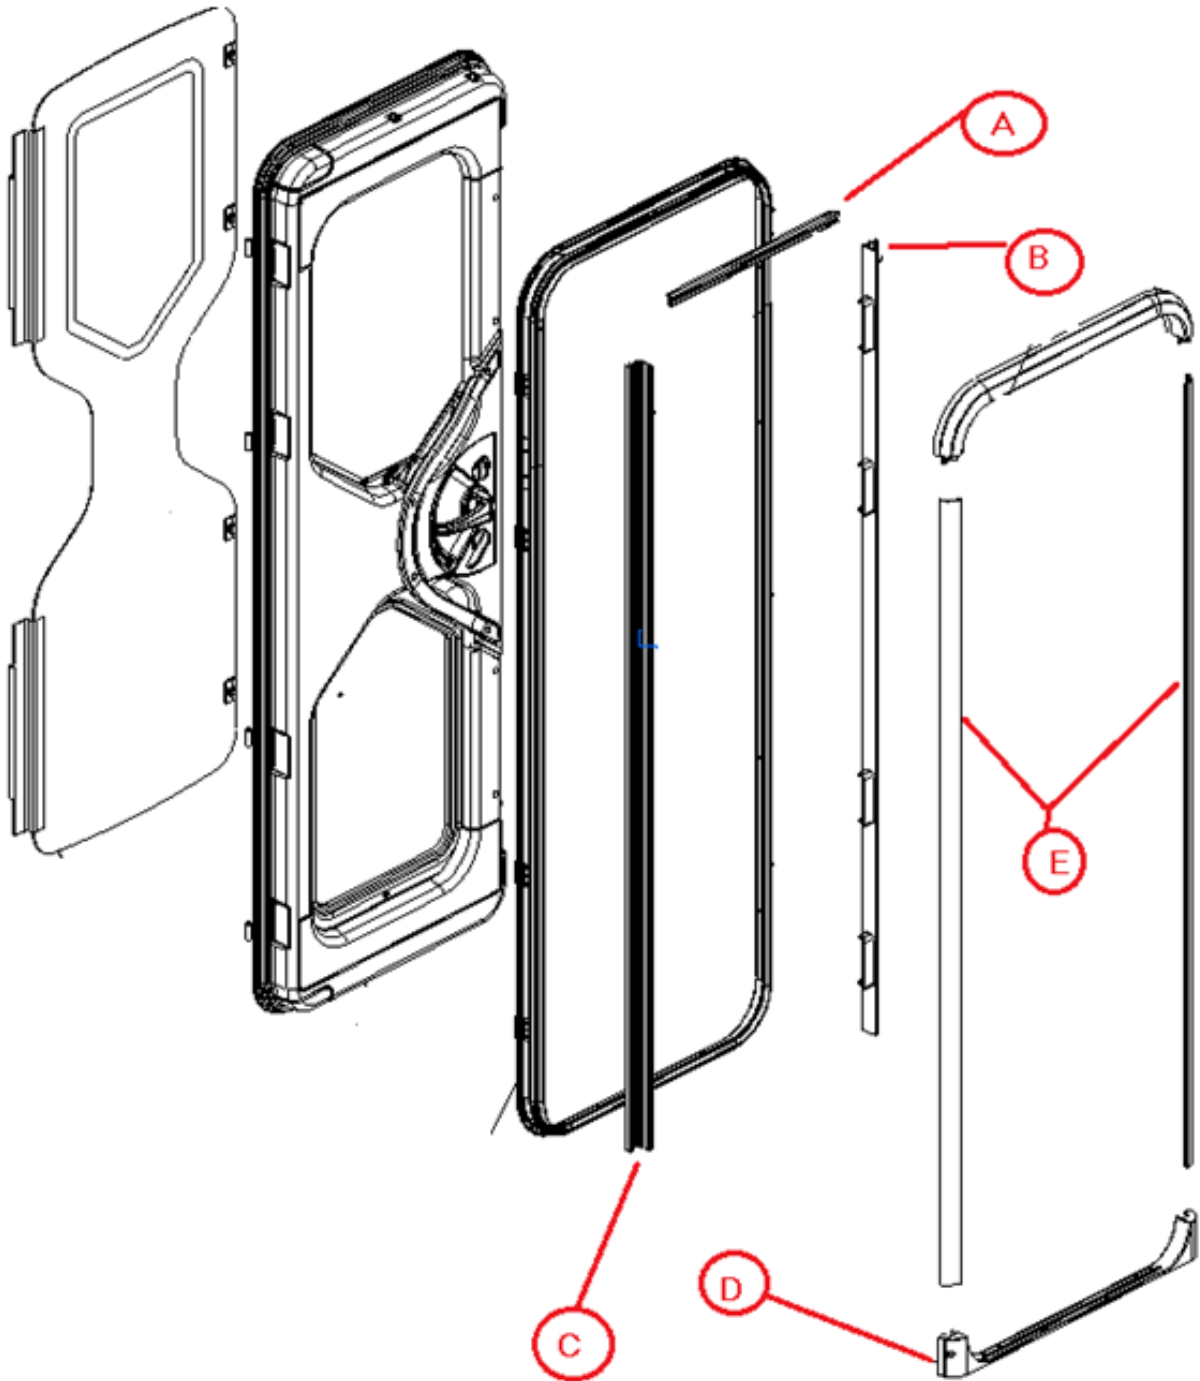

Product Name: CARAD 600F

Item Code: DOM144813103L, DOM144813103R, DOM144813104L,
DOM144813104R, DOM144813105L, DOM144813105R,
DOM144813128, DOM14481312801L, DOM14481312801R,
DOM14481312802L, DOM14481312802R, DOM144813128R

SKU:
Production:
Release Date: