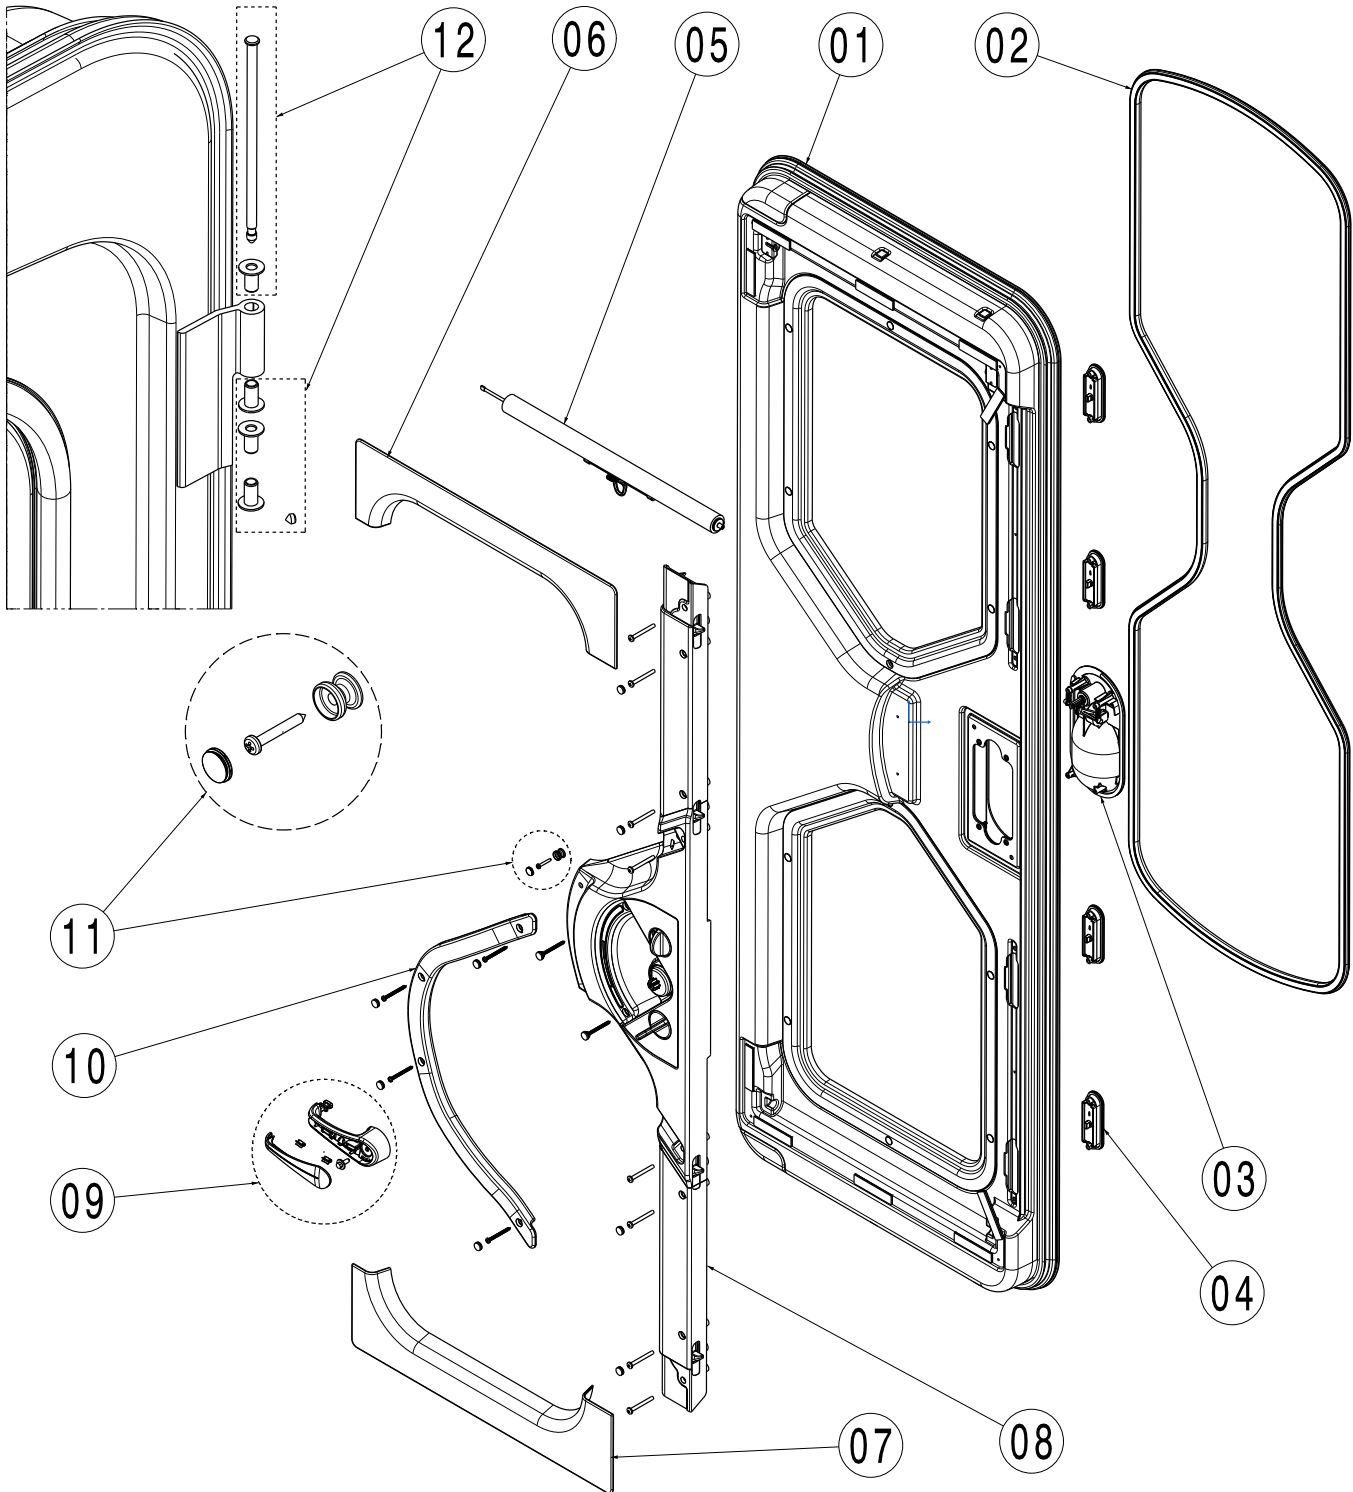

Product Name: CARAD 600F

Item Code: DOM144813103L, DOM144813103R, DOM144813104L,
DOM144813104R, DOM144813105L, DOM144813105R,
DOM144813128, DOM14481312801L, DOM14481312801R,
DOM14481312802L, DOM14481312802R, DOM144813128R

SKU:
Production:
Release Date:

Product Name: CARAD 600F

Item Code: DOM144813103L, DOM144813103R, DOM144813104L,
DOM144813104R, DOM144813105L, DOM144813105R,
DOM144813128, DOM14481312801L, DOM14481312801R,
DOM14481312802L, DOM14481312802R, DOM144813128R

SKU:

Production:

Release Date:

	Item No	Description
1		
2		
3	BG286101	LOCK OUTER RH CARAD600F
3	BG286201	LOCK OUTER LH CARAD600F
4	BG350801	LATCH PANEL OUTER CARA D-600F
5	VR144803622X1750	BLIND CARA D-600F
6		
7		
8	BG3261 RH	LOCK INNER ASSEM CARA D-600F
8	BG3262 LH	LOCK INNER ASSEM CARA D-600F
8	BG3262138	LOCK INNER LH GREY CARAD600F
8	BG3261138	LOCK INNER RH GREY CARAD600F
9	BG2925CHROME	HANDLE INNER CARA D600-F SQUARE SHAPED FIXING SHAFT
9	BG4072	HANDLE INNER CARA D600-F STAR SHAPED FIXING SHAFT
10		
11		
12		

* Items not listed are only available by special order