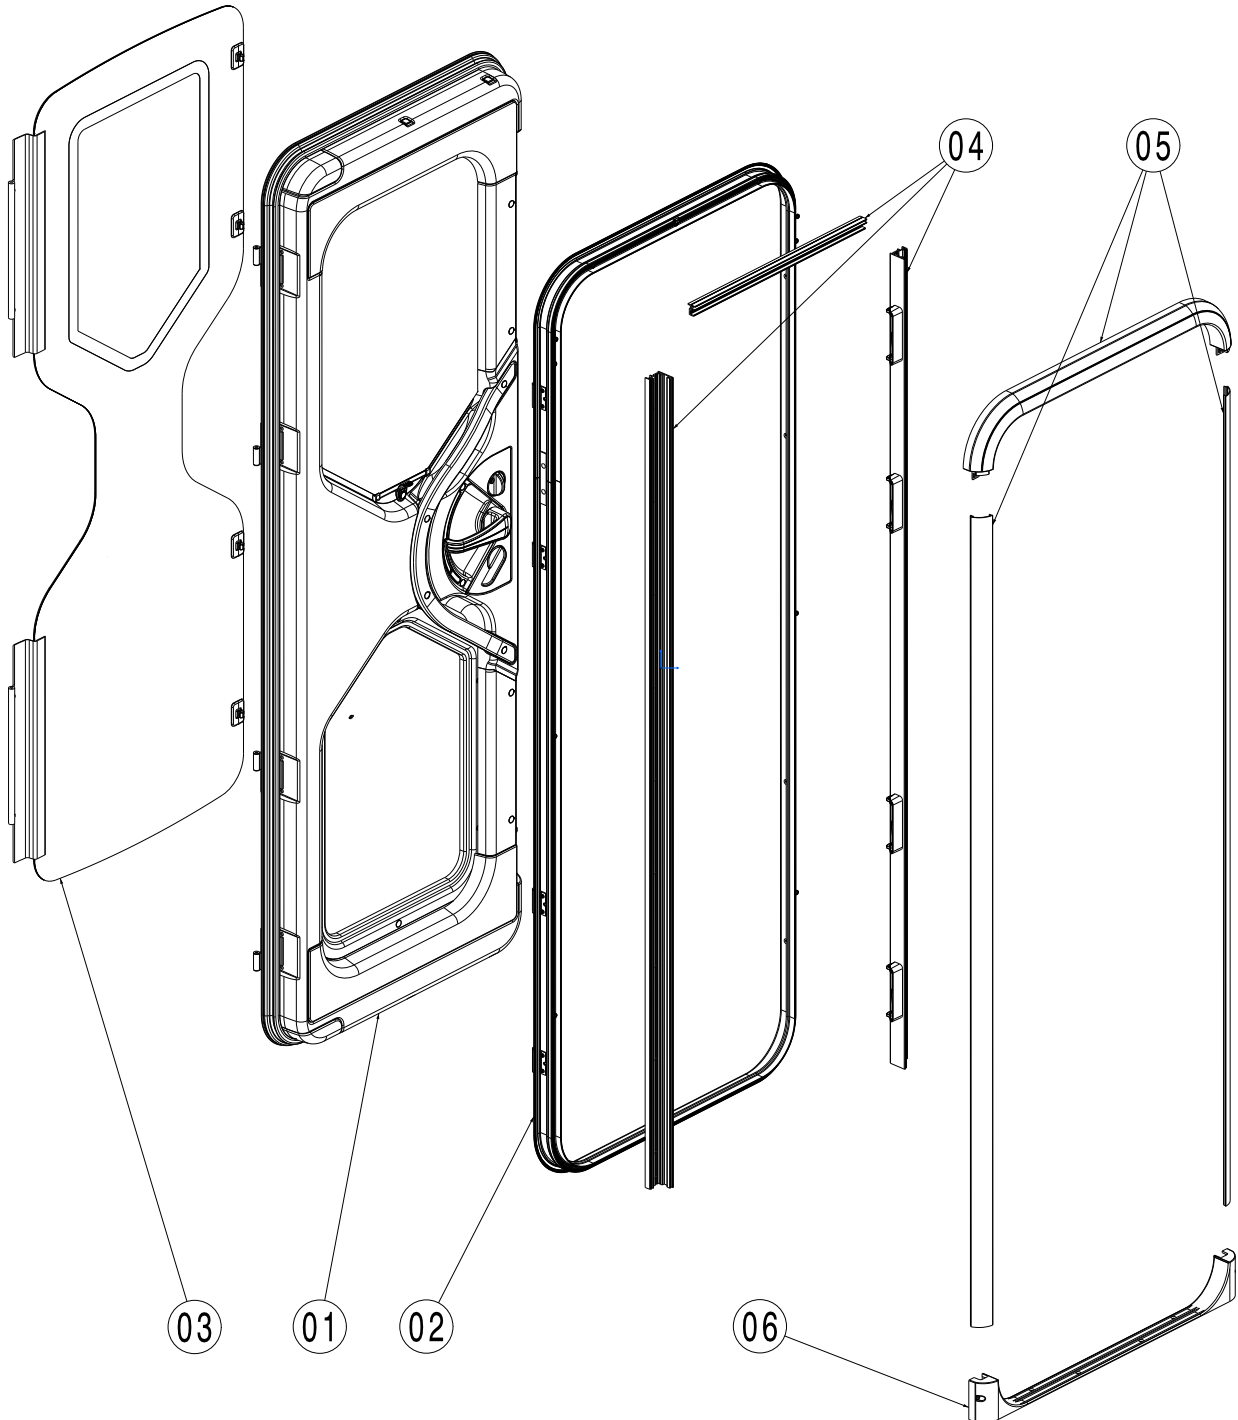

Product Name: CARAD 600F

Item Code: DOM144813103L, DOM144813103R, DOM144813104L,
DOM144813104R, DOM144813105L, DOM144813105R,
DOM144813128, DOM14481312801L, DOM14481312801R,
DOM14481312802L, DOM14481312802R, DOM144813128R

SKU:
Production:
Release Date:

Product Name: CARAD 600F

Item Code: DOM144813103L, DOM144813103R, DOM144813104L,
DOM144813104R, DOM144813105L, DOM144813105R,
DOM144813128, DOM14481312801L, DOM14481312801R,
DOM14481312802L, DOM14481312802R, DOM144813128R

SKU:

Production:

Release Date:

	Item No	Description
1		
1		
2		
3	BG3201G0101	PANEL GLASS DOOR LH CARAD-600
3	BG3200G0101	PANEL GLASS DOOR RH CARA D-600
3	BG3657G0101	PANEL DOOR ALUCOBOND RH CARAD
3	BG3658G0101	PANEL DOOR ALUCOBOND LH CARAD
4		
5		
6	SP2501M02	STEP BAR CARA D-600F
7	BG3599	CATCH GLASS CARA D 600-F
8	BG351501	MAGNET DOOR BLACK CARA D-600F
8	BG351617	MAGNET DOOR WHITE CARA D-600F

* Items not listed are only available by special order