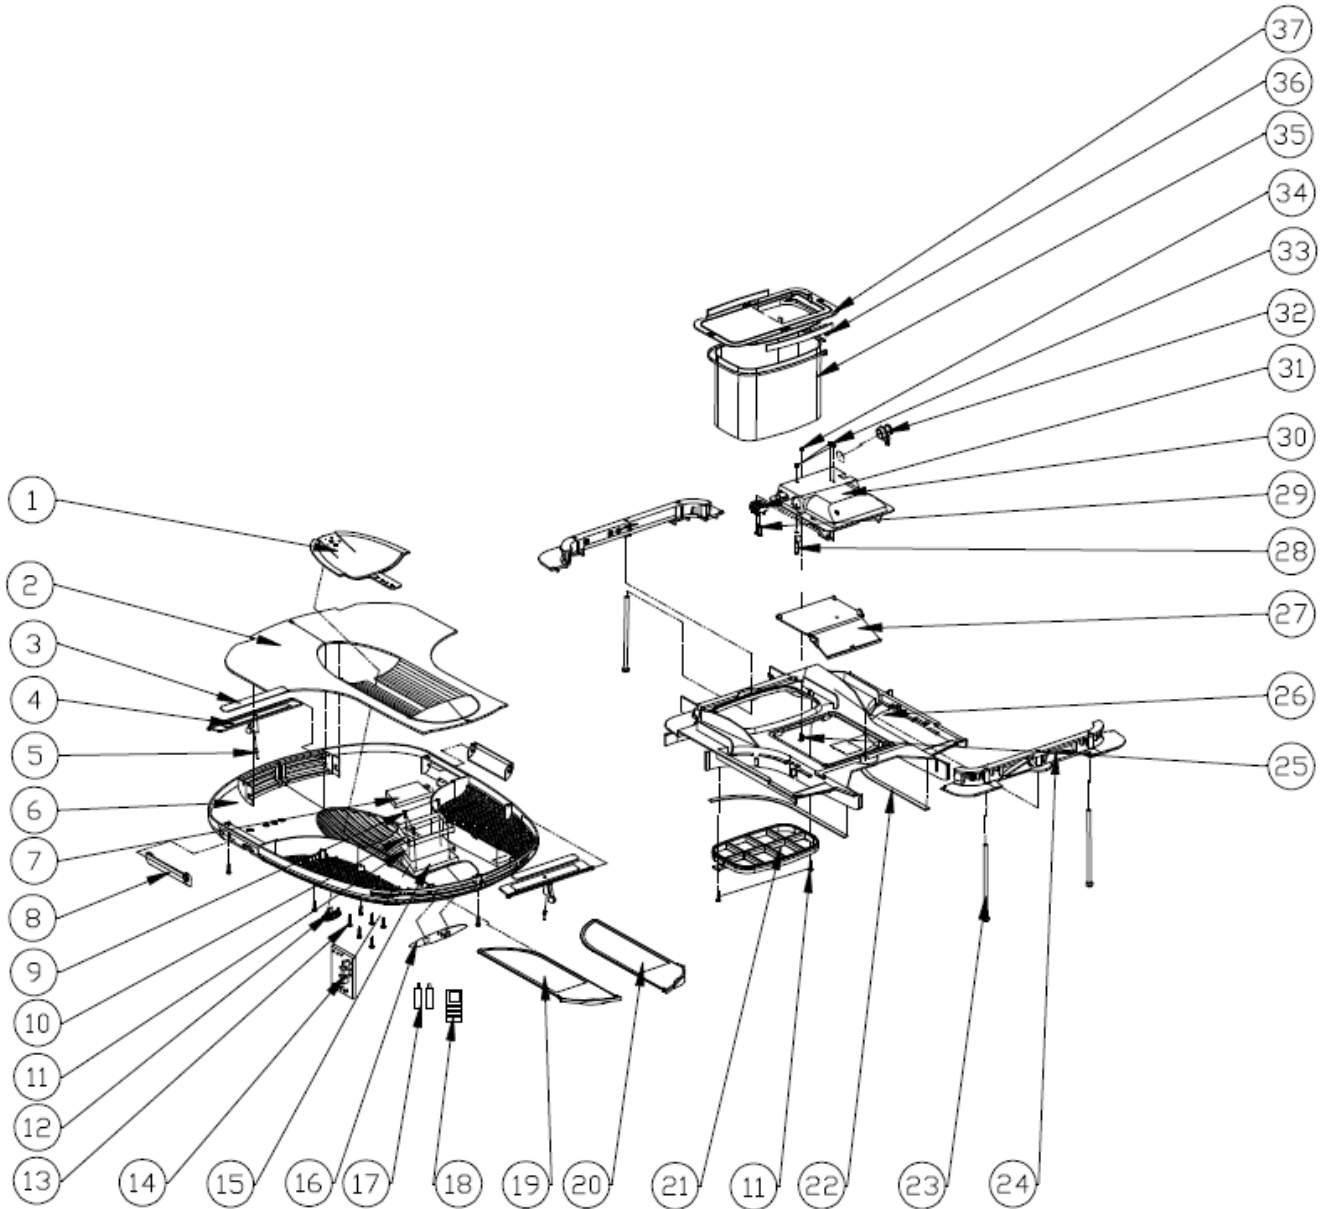

Product Name: CALR242 REMOTE AIR BOX

Item Code: 3311669.018CY1
SKU: 9105304461
Production: 936000021
Release Date: 20/10/14

Product Name: CALR242 REMOTE AIR BOX

Item Code: 3311669.018CY1
SKU: 9105304461
Production: 936000021
Release Date: 20/10/14

| | Item No | Description |
|----|-------------|-------------------------------|
| 1 | 4450001233 | VENT SLIDE CENTRE CALR242 |
| 2 | | |
| 3 | | |
| 4 | | |
| 5 | | |
| 6 | | |
| 7 | | |
| 8 | 4450001237 | VENT FLAP SIDE CALR242 |
| 9 | | |
| 10 | | |
| 11 | | |
| 12 | 4450001247 | HANDLE VENT SLIDE CTR CALR242 |
| 13 | | |
| 14 | 4450001126 | PCB DISPLAY CALR242 |
| 15 | | |
| 16 | | |
| 17 | | |
| 18 | 4450001116 | CONTROL REMOTE CALR242 |
| 19 | 3311112-000 | FILTER AIR KIT CALR242 (PAIR) |
| 20 | | |
| 21 | | |
| 22 | | |
| 23 | | |
| 24 | | |
| 25 | | |
| 26 | | |
| 27 | | |
| 28 | | |
| 29 | | |
| 30 | | |
| 31 | | |
| 32 | | |
| 33 | | |
| 34 | | |
| 35 | | |
| 36 | | |
| 37 | | |
| 38 | | |
| 29 | | |
| 40 | | |
| 41 | | |
| 42 | | |
| 43 | | |
| 44 | | |
| 45 | | |
| 46 | | |
| 47 | | |

*** Items not listed are only available by special order**

Product Name: CALR242 REMOTE AIR BOX

Item Code: 3311669.018CY1
SKU: 9105304461
Production: 936000021
Release Date: 20/10/14

| | Item No | Description |
|----|---------|-------------|
| 48 | | |
| 49 | | |
| 50 | | |
| 51 | | |
| 52 | | |
| 53 | | |