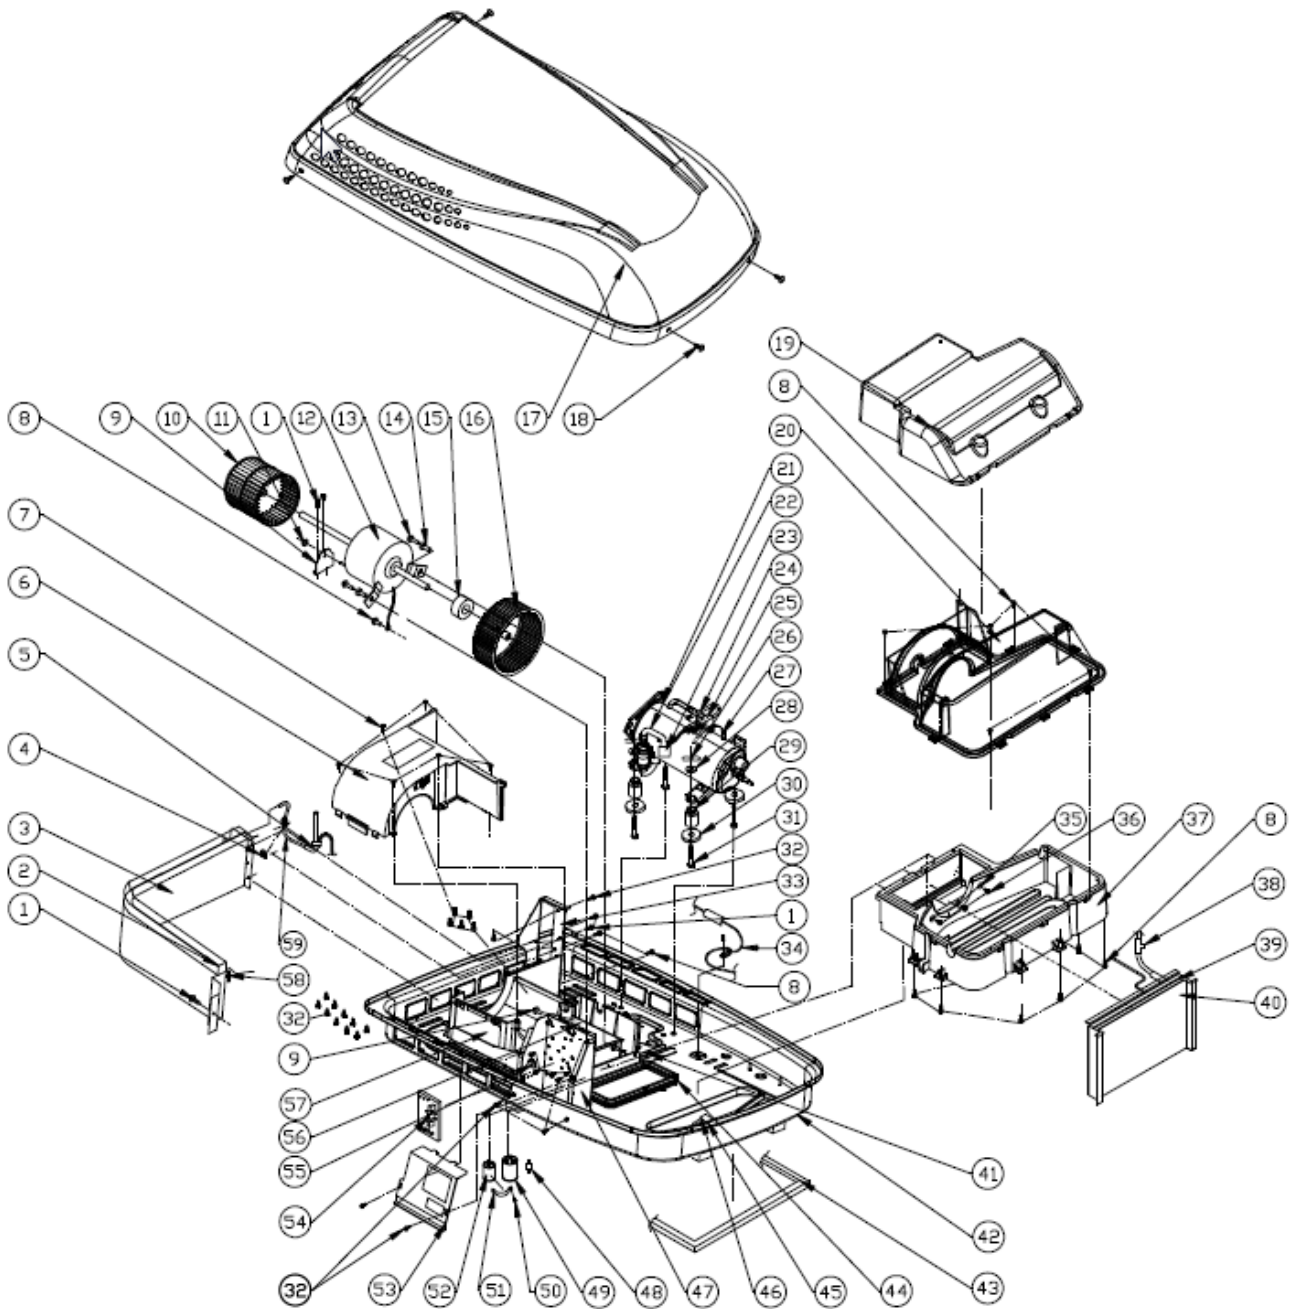

Product Name: CALR242 REMOTE AIR ROOF SEC

Item Code: 3242C351R
SKU: 9105305520
Production: 936000757
Release Date: 20/10/14

Product Name: CALR242 REMOTE AIR ROOF SEC

Item Code: 3242C351R
SKU: 9105305520
Production: 936000757
Release Date: 20/10/14

Product Name: CALR242 REMOTE AIR ROOF SEC

Item Code: 3242C351R
SKU: 9105305520
Production: 936000757
Release Date: 20/10/14

Item No	Description
1	
2	
3	3308037.047 CONDENSER B3241C/3242C
4	
5	
6	
7	
8	
9	
10	46-269-11TZ FAN BLADE CONDENS B3241C/3242C
11	
12	3106068.020 MOTOR FAN B3241C/3242C
13	
14	3308101.001 MOUNT RUBBER FAN MOTOR B3241/2
15	
16	46-269-10TZ FAN BLADE EVAPOR B3241C/3242C
17	40-269-01PS SHROUD CAL241/242
18	
19	
20	
21	
22	3312874.000 COMPRESSOR B3241C/3242C
23	
24	
25	SHF-4H-23U-P VALVE REVERSING B3241C/3242C
26	
27	
28	
29	3308028.004 DAMPER VIBRATION B3300
30	
31	
32	
33	
34	
35	
36	
37	
38	
39	
40	44-01-476H2030AC EVAPORATOR B3241/3242C
41	
42	
43	3313347.000 GASKET SQUARE MOUNT B3253/54
44	41-01-269RS01 GASKET DISCHARGE B3241C/3242C
45	
46	
47	
48	3100876.006 RELAY START CAPACIT B3241C/42C

*** Items not listed are only available by special order**

Product Name: CALR242 REMOTE AIR ROOF SEC

Item Code: 3242C351R

SKU: 9105305520

Production: 936000757

Release Date: 20/10/14

	Item No	Description
49		
50		
51		
52	3100236.193	CAPACITOR START B3241C/3242C
53		
54	4450003690	PCB MAIN CAL R242
55		
56		
57		
58		
59		
60		
61		
62		
63		
64		
65		
67		
68	4450000067	SENSOR ROOM/EVAP CALR242
69	4450000068	SENSOR CONDENSOR CALR242
70		
71		
72		
73		
74		
75		
76		
77		
78		
79		
80		
81		
82		
83		
84		
85		
86		
87		
88		
89		
90		
91		
92		
93		
94		
95		
96		