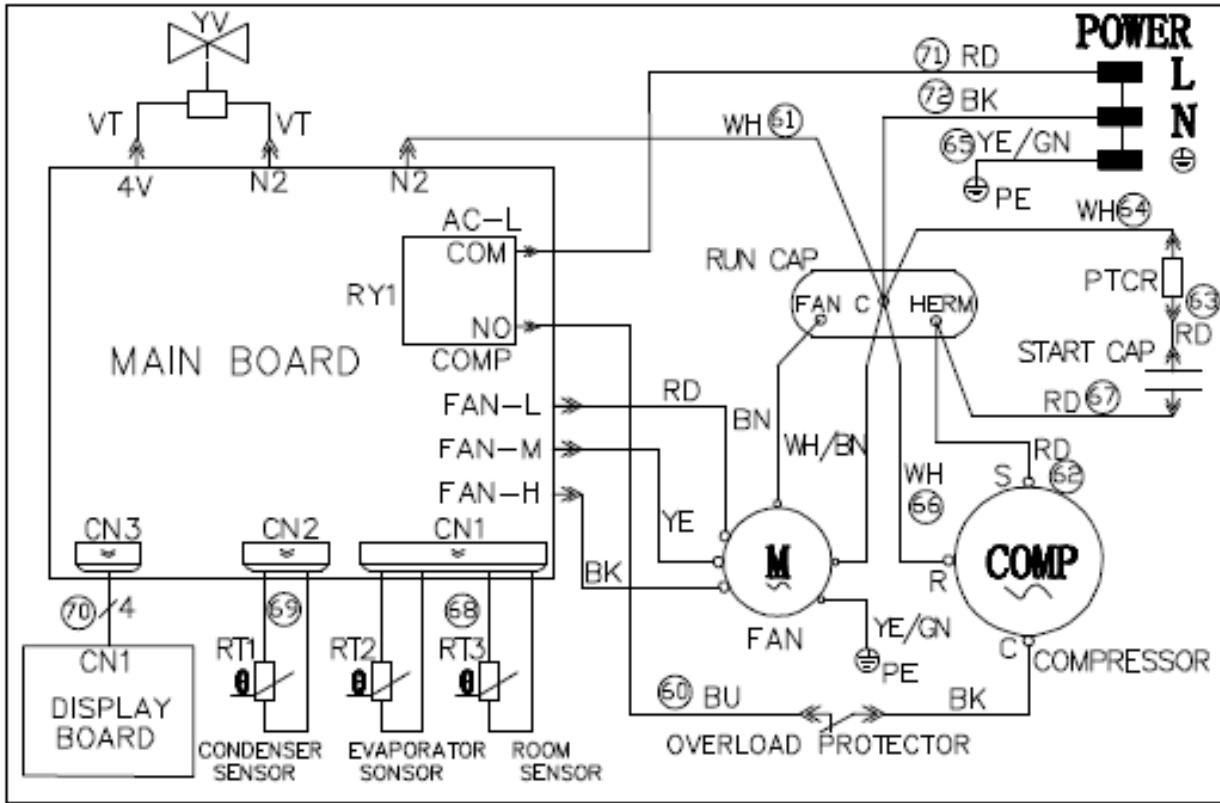

Product Name: CALR242 REMOTE AIR ROOF SEC

Item Code: 3242C351R
SKU: 9105305520
Production: 936000757
Release Date: 20/10/14

Product Name: CALR242 REMOTE AIR ROOF SEC

Item Code: 3242C351R
SKU: 9105305520
Production: 936000757
Release Date: 20/10/14

Product Name: CALR242 REMOTE AIR ROOF SEC

Item Code: 3242C351R
SKU: 9105305520
Production: 936000757
Release Date: 20/10/14

Item No	Description
1	
2	
3	3308037.047 CONDENSER B3241C/3242C
4	
5	
6	
7	
8	
9	
10	46-269-11TZ FAN BLADE CONDENS B3241C/3242C
11	
12	3106068.020 MOTOR FAN B3241C/3242C
13	
14	3308101.001 MOUNT RUBBER FAN MOTOR B3241/2
15	
16	46-269-10TZ FAN BLADE EVAPOR B3241C/3242C
17	40-269-01PS SHROUD CAL241/242
18	
19	
20	
21	
22	3312874.000 COMPRESSOR B3241C/3242C
23	
24	
25	SHF-4H-23U-P VALVE REVERSING B3241C/3242C
26	
27	
28	
29	3308028.004 DAMPER VIBRATION B3300
30	
31	
32	
33	
34	
35	
36	
37	
38	
39	
40	44-01-476H2030AC EVAPORATOR B3241/3242C
41	
42	
43	3313347.000 GASKET SQUARE MOUNT B3253/54
44	41-01-269RS01 GASKET DISCHARGE B3241C/3242C
45	
46	
47	
48	3100876.006 RELAY START CAPACIT B3241C/42C

*** Items not listed are only available by special order**

Product Name: CALR242 REMOTE AIR ROOF SEC

Item Code: 3242C351R

SKU: 9105305520

Production: 936000757

Release Date: 20/10/14

	Item No	Description
49		
50		
51		
52	3100236.193	CAPACITOR START B3241C/3242C
53		
54	4450003690	PCB MAIN CAL R242
55		
56		
57		
58		
59		
60		
61		
62		
63		
64		
65		
67		
68	4450000067	SENSOR ROOM/EVAP CALR242
69	4450000068	SENSOR CONDENSOR CALR242
70		
71		
72		
73		
74		
75		
76		
77		
78		
79		
80		
81		
82		
83		
84		
85		
86		
87		
88		
89		
90		
91		
92		
93		
94		
95		
96		