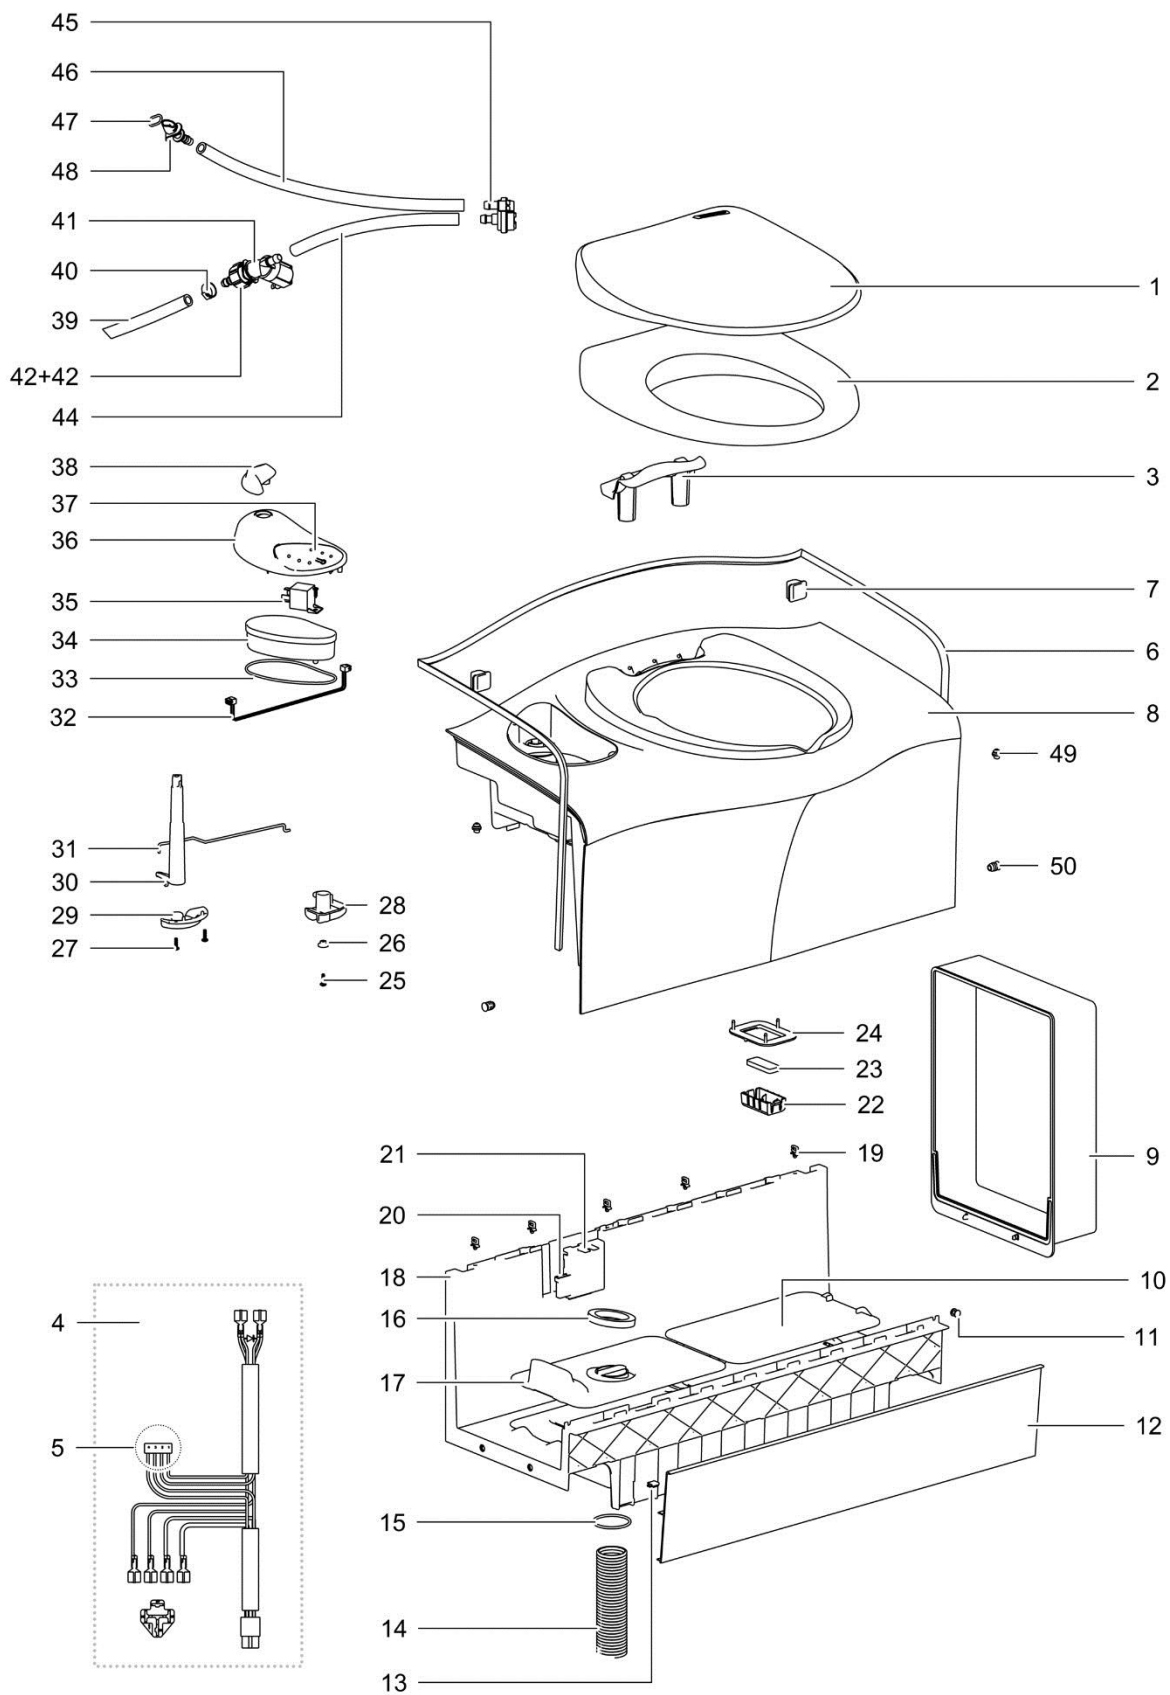

**Handles**

**Handle**

**Spare part number**

51803-62

51813-62

LE1118\_C404-L\_1114-V03

	Spare part number	Spare part number	Colours available
1	Cover		
2	Seat	32309	62
3	Pod		
4	Wire harness		
5	Wall seal	32311	
6	Connector spare kit PCB	51808	
7	Bracket		
8	Bench		
9	Door interface		
10	Storage cover	51809	62
11	Lock plug <i>toilet produced &lt; May 2004</i>		
	Kicking plate (4x)	32426	62
12	Kicking plate LB		
13	Clip		
14	Vent hose		
15	O-ring	32324	
16	Seal vent plate		
17	Vent plate		
18	Base		
19	Wire clip		
20	Fuse	21766	
21	Reed switch housing HT and PCB	32317	62
22	Magnet basket		
23	Magnet		
24	Retaining plate		
25	Screw		
26	Bushing		
27	Screw		
28	Saddle		
29	Bracket	51802	
30	Shaft		
31	Link	51806	
32	Wire harness	32319	
33	O-ring		
34	Control well		
35	Relais	20106	
36	Control panel MK2	51812	62
37	Handle	<i>Refer to page 73</i>	62

**Handles**

**Handle**

**Spare part number**

51803-62

51813-62

LE1120\_C400-WHT\_1214-V03

		Spare part number	Spare part number	Spare part number	Colours available		
1	Sliding cover	32301			06		
2	Blade opener	32300	32331 <i>Mechanism Right</i>	32332 <i>Mechanism Left</i>	16		
3	Washer						
4	Seal parker						
5	Mechanism retainer						
6	Holding tank plate						
	Left hand version					32302	06
	Right hand version	32328			06		
7	Seal mechanism	50724					
8	Lip seal	23721					
9	Seal plate						
10	Screw						06
11	Retainer	32304					
12	Magnet						
13	Float arm						
14	Blade	50731					
15	Bearing						
16	Blade arm						
17	Bushing						
18	Screw						
19	Blade driver						
20	Support track						
21	Screw						