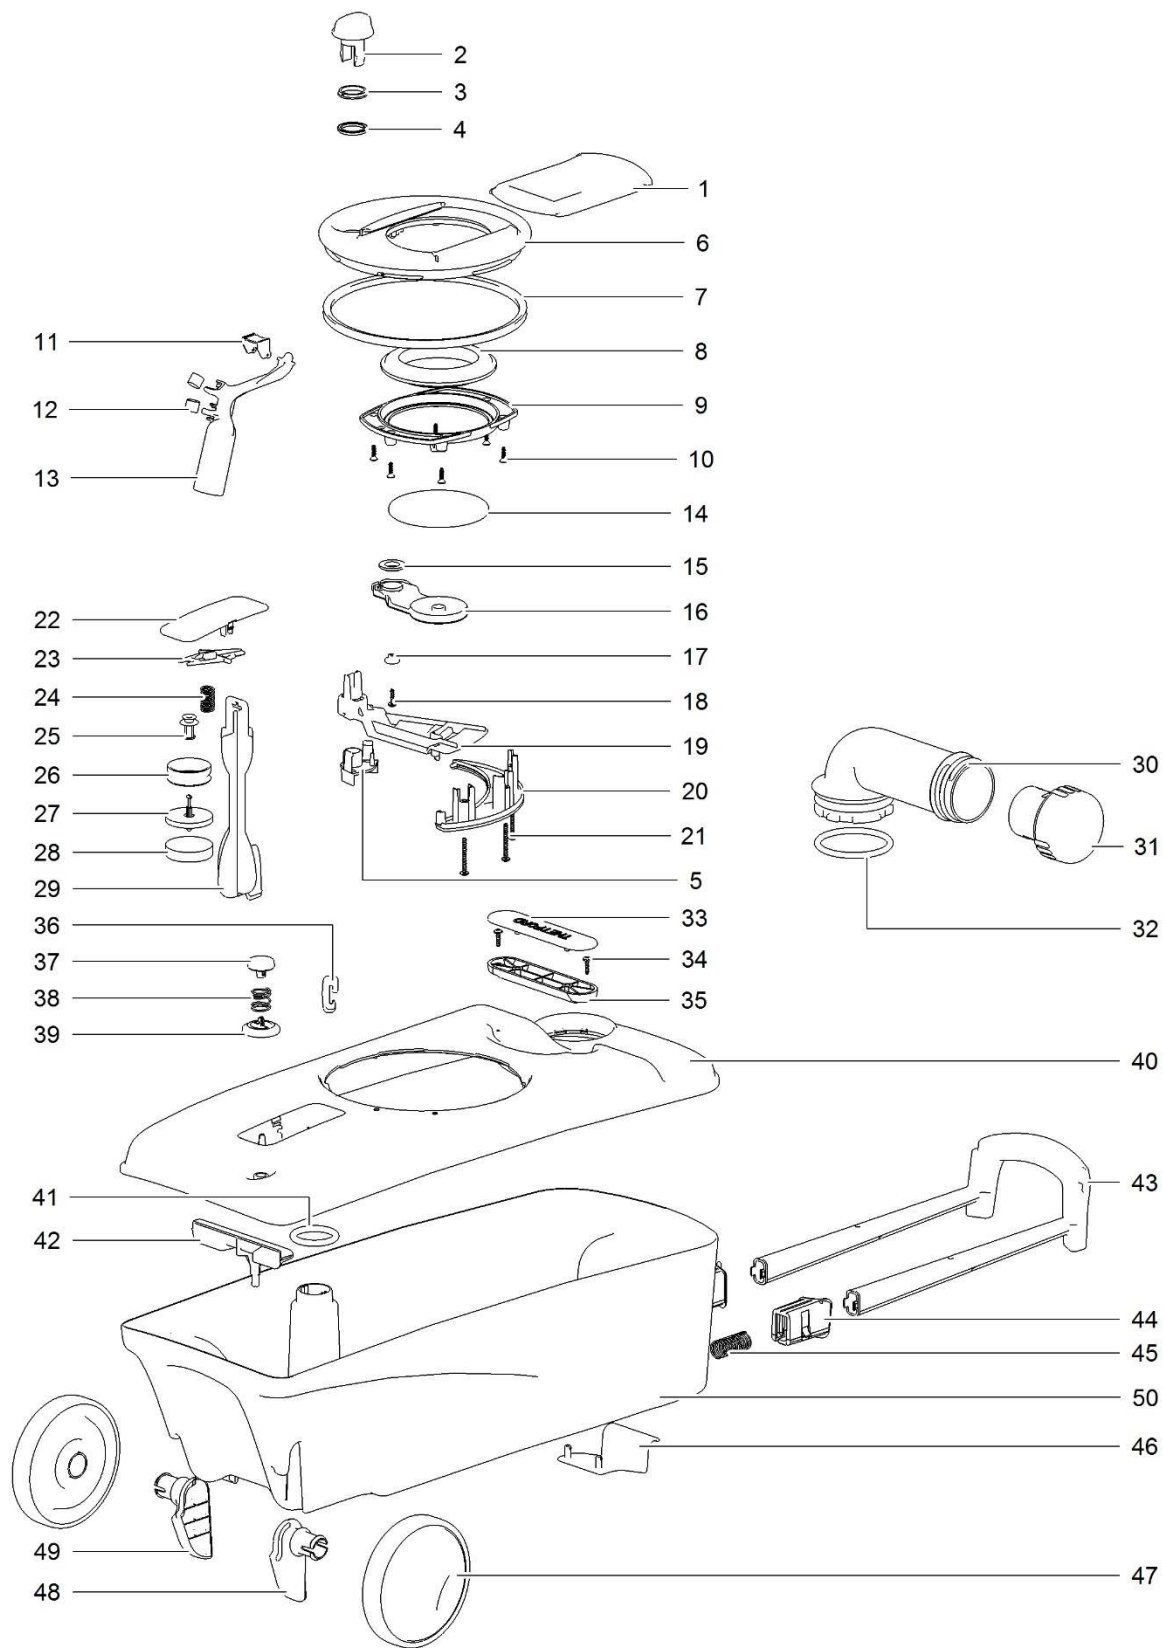

		Spare part number	Spare part number	Colours available
38	Water supply tube			
39	Clamp			
40	Electric valve	23709		
	Hose barb		23851	
41	Hose nut			
42	Water tube			
43	Vacuum breaker	16833		
44	Flush tube			
45	O-ring			
46	Nozzle			
47	Plug sight tube hole <i>toilet produced &gt; Oct 2005</i>			
48	Blindplug <i>toilet produced &gt; Oct 2005</i>			

**Handles**

**Handle**

**Spare part number**

51803-62

51813-62

LE1120\_C400-WHT\_1214-V03

		Spare part number	Spare part number	Spare part number	Colours available		
1	Sliding cover	32301			06		
2	Blade opener	32300	32331 <i>Mechanism Right</i>	32332 <i>Mechanism Left</i>	16		
3	Washer						
4	Seal parker						
5	Mechanism retainer						
6	Holding tank plate						
	Left hand version					32302	06
	Right hand version	32328			06		
7	Seal mechanism	50724					
8	Lip seal	23721					
9	Seal plate						
10	Screw						06
11	Retainer	32304					
12	Magnet						
13	Float arm						
14	Blade	50731					
15	Bearing						
16	Blade arm						
17	Bushing						
18	Screw						
19	Blade driver						
20	Support track						
21	Screw						

	Spare part number	Spare part number	Spare part number	Colours available
22	Vent lid			
23	Vent lifter			
24	Vent Spring			
25	Vent pivot			
26	Vent seal	32305		
27	Float stem			
28	Float			
29	Vent actuator			
30	Pour out spout	32306		06
31	Measuring cup	25810		16
32	O-ring			
33	Handle cover			
34	Screw			
35	Handle			
36	Vent clip			
37	Vent button			
38	Vent spring	32307		16
39	Vent seal			
40	Waste-holding tank upper			
41	O-ring			
42	Wheel support bracket			
43	Pull handle			
44	Bushing (Left/Right)	51805		16
45	Spring			
46	Tank lock clip	51801		16
47	Wheel			
48	Wheel bearing right	32308		06
49	Wheel bearing left			
50	Waste-holding tank lower			
	Waste-holding tank complete	32327 <i>Right hand version</i>	32326 <i>Left hand version</i>	06