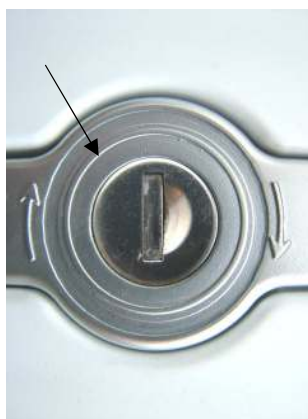

Techn. Drawing SK5-Service Locker Door

Spare Parts SK5-Service Locker Door

	Description	Part no.	Pack.
1	Fawo HSC – lock barrel incl. 1 pair keys *) (2)	BG2528	1 pc.
5	Door handle (FAWO 1) (1)	BG2523	1 set
5	Door handle (FAWO 2 / FAWO 2 HSC) * (1)	BG2524	1 set
5	Door handle (Oberholz) (1)	BG2525	1 set
10	Interior frame clips (version with clamping frame), VPE = 12 Stck.	BG1113	1 set
15	Seal, length = 3 m	BG2526	1 pc.
20	Hose-proof protection seal**, length = 3 m	BG2527	1 pc.

Important: When ordering specify: description, colour, quantity, dimension exterior frame (width x height).

(1)

Identification door handel

Fawo1 / Westalloy = ○

Fawo2 / HSC = ◎

Oberholz / Zadi

(2) Only lock number 01726T85 451 (FAWO HSC) available.