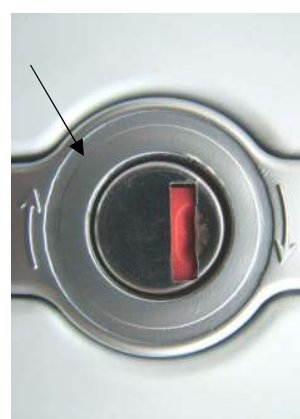

Important: When ordering specify: description, colour, quantity, dimension exterior frame (width x height).

(1)

Identification door handel

Fawo1 / Westalloy = ○

Fawo2 / HSC = ◎

Oberholz / Zadi

(2) Only lock number 01726T85 451 (FAWO HSC) available.