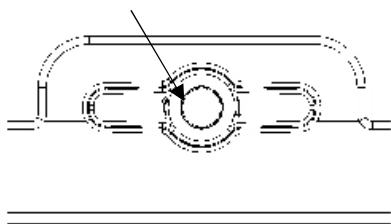

Size C = width of inner panel

Size D = total exterior width

Size E = aperture of height

Size F = clearance height of passage

Size G = height of inner panel

Size H = total exterior height

** = only for manufacturers (until wall thickness max. 50 mm)

Techn. Drawing SK5-Service Locker Door

Spare Parts SK5-Service Locker Door

	Description	Part no.	Pack.
1	Fawo HSC – lock barrel incl. 1 pair keys *) (2)	BG2528	1 pc.
5	Door handle (FAWO 1) (1)	BG2523	1 set
5	Door handle (FAWO 2 / FAWO 2 HSC) * (1)	BG2524	1 set
5	Door handle (Oberholz) (1)	BG2525	1 set
10	Interior frame clips (version with clamping frame), VPE = 12 Stck.	BG1113	1 set
15	Seal, length = 3 m	BG2526	1 pc.
20	Hose-proof protection seal**, length = 3 m	BG2527	1 pc.

Important: When ordering specify: description, colour, quantity, dimension exterior frame (width x height).

(1)

Identification door handel

Fawo1 / Westalloy = ○

Fawo2 / HSC = ◎

Oberholz / Zadi

(2) Only lock number 01726T85 451 (FAWO HSC) available.