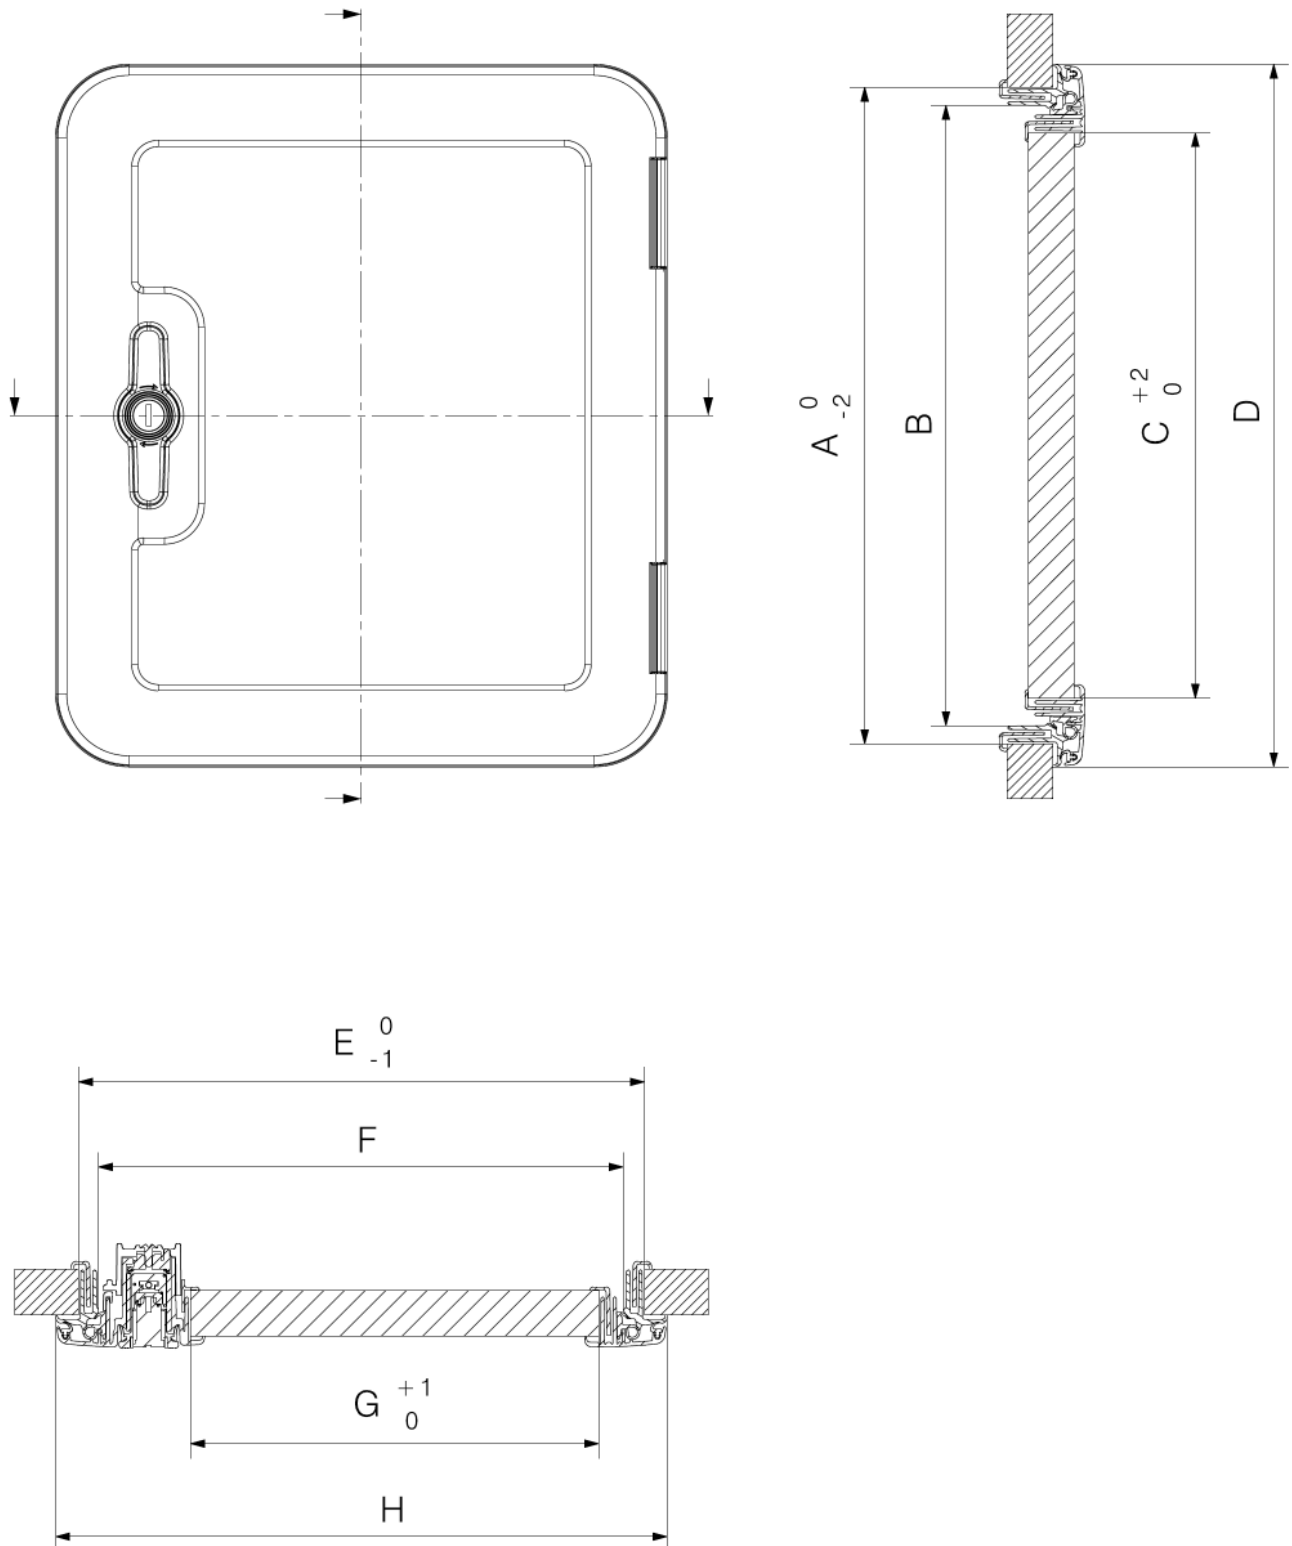

Dimensions SK5-Service Locker Door

SK5-Service Locker Door Art. 1121								
Ordering size	Size of width (hinge side)				Size of height			
	A	B	C	D	E	F	G	H
360 x 310	360	337	310	385	310	288	260	335
650 x 350	648	625	598	673	347	326	298	373
750 x 300	748	725	698	773	297	276	248	323
1000 x 420	998	975	948	1023	417	396	368	443

Ordering size	Weight ca. kg	Wall thickness in mm
360 x 310	0,9	23 bis 36 **)
650 x 350	1,3	23 bis 36 **)
750 x 300	1,4	23 bis 36 **)
1000 x 420	2,0	23 bis 36 **)

Size A = aperture of width

Size B = clearance width of passage

Size C = width of inner panel

Size D = total exterior width

Size E = aperture of height

Size F = clearance height of passage

Size G = height of inner panel

Size H = total exterior height

** = only for manufacturers (until wall thickness max. 50 mm)

Techn. Drawing SK5-Service Locker Door