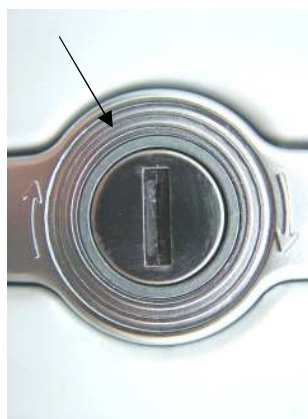

Techn. Drawing SK5-Service Locker Door

Spare Parts SK5-Service Locker Door

	Description	Part no.	Pack.
1	Fawo HSC – lock barrel incl. 1 pair keys *) (2)	BG2528	1 pc.
5	Door handle (FAWO 1) (1)	BG2523	1 set
5	Door handle (FAWO 2 / FAWO 2 HSC) * (1)	BG2524	1 set
5	Door handle (Oberholz) (1)	BG2525	1 set
10	Interior frame clips (version with clamping frame), VPE = 12 Stck.	BG1113	1 set
15	Seal, length = 3 m	BG2526	1 pc.
20	Hose-proof protection seal**, length = 3 m	BG2527	1 pc.

Important: When ordering specify: description, colour, quantity, dimension exterior frame (width x height).

(1)

Identification door handel

Fawo1 / Westalloy = ○

Fawo2 / HSC = ◎

Oberholz / Zadi

(2) Only lock number 01726T85 451 (FAWO HSC) available.