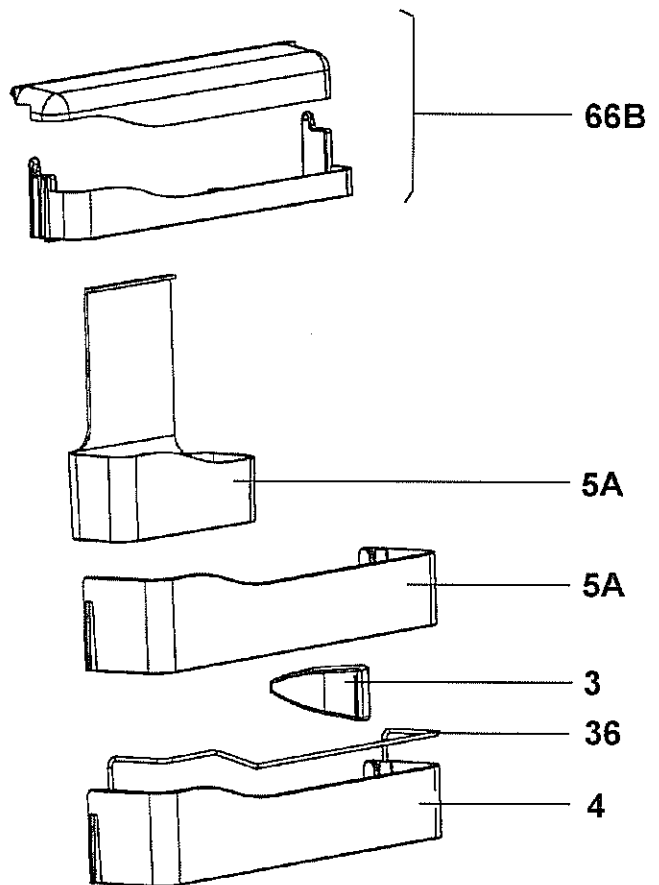

Caravan refrigerators

Product specification 92108660300 RM7851L

Model RM 7851L

Technical features

Width 525 mm
Height 1245 mm
Length 570 mm
Weight 43 kg

AES Electronic

Temperature 0/5/10/15/20/25 °C
Resistance 27,7/22,29/18,07/14,74/12,11/10 kOhm