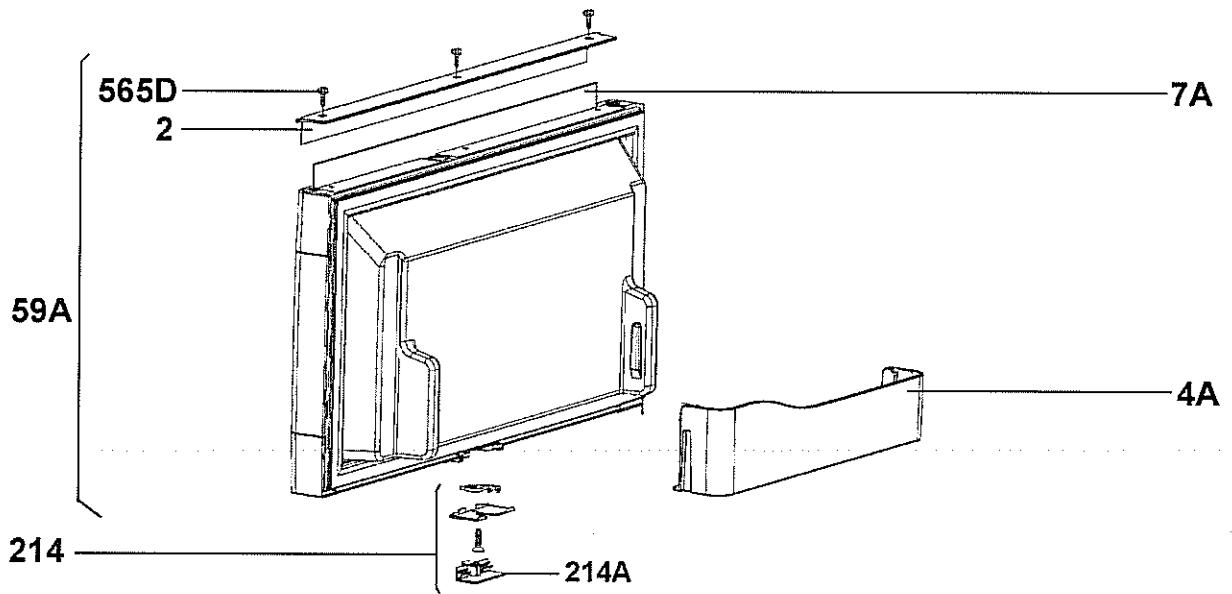

Caravan refrigerators

Product specification 92108660300 RM7851L

Model RM 7851L

Technical features

Width 525 mm
Height 1245 mm
Length 570 mm
Weight 43 kg

AES Electronic

Temperature 0/5/10/15/20/25 °C
Resistance 27,7/22,29/18,07/14,74/12,11/10 kOhm