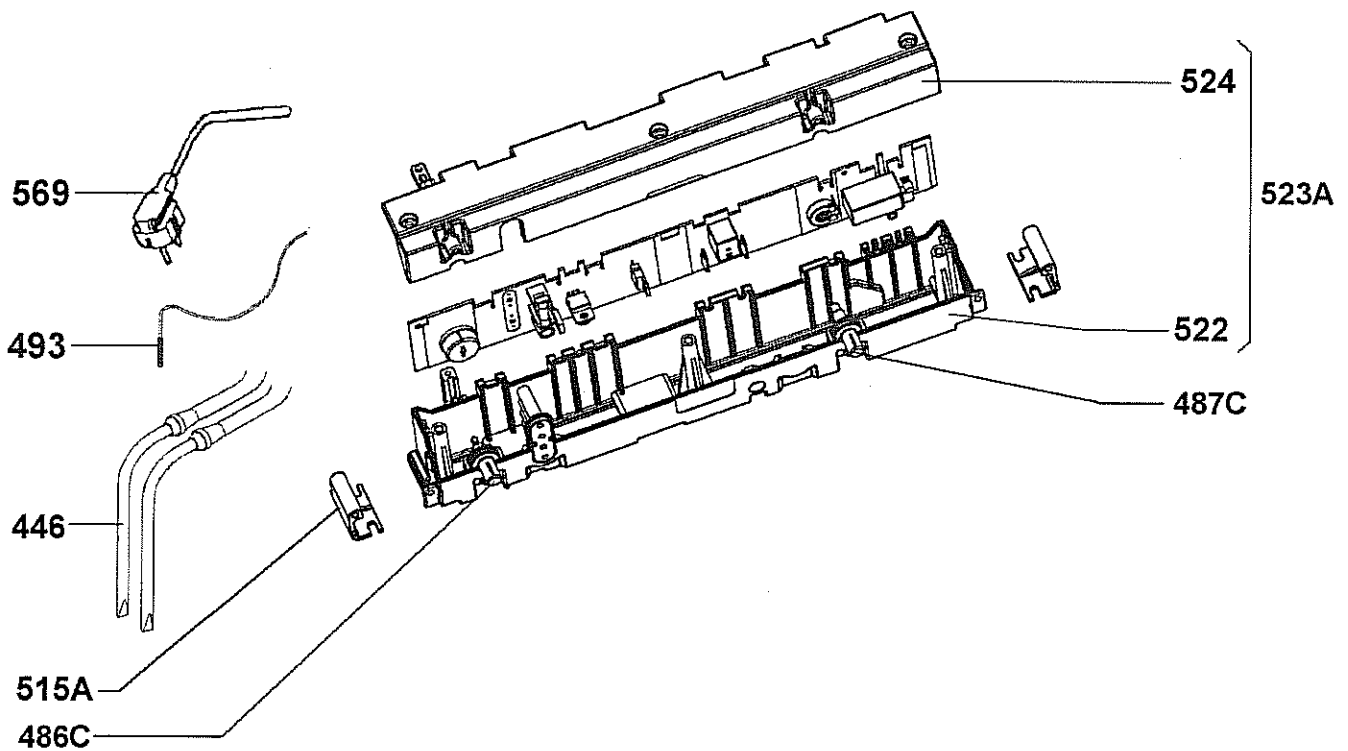

Nur die im Text aufgeführten Ersatzteile sind tatsächlich im Produkt!
Only the spare parts which are listed, are really in the product!

Armatur RM 7601L

© Dometic