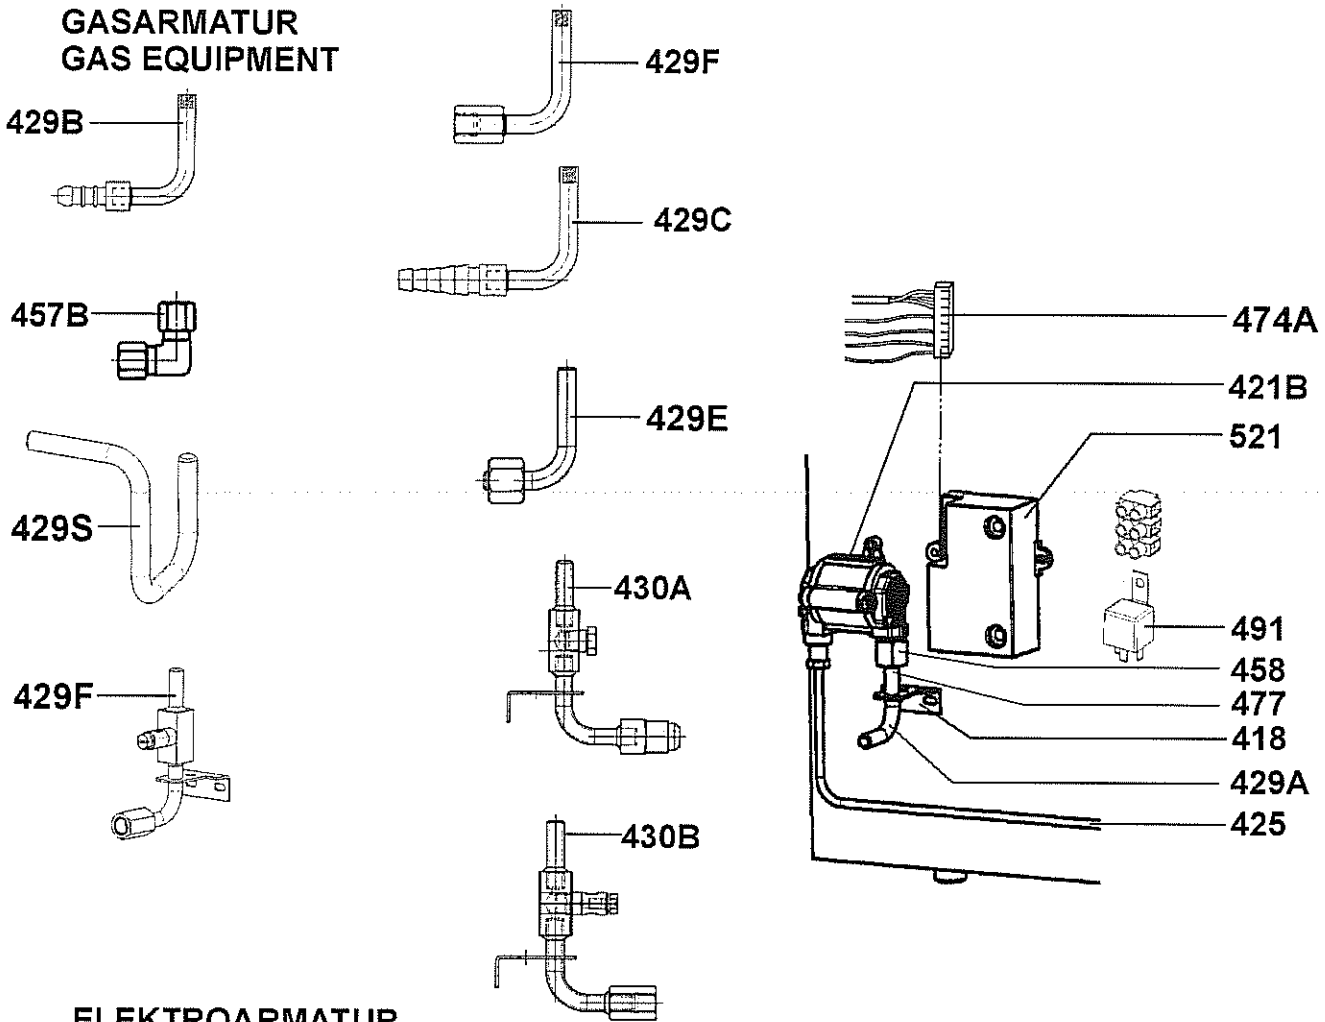

**GASARMATUR
GAS EQUIPMENT**

**ELEKTROARMATUR
ELECTRO EQUIPMENT**