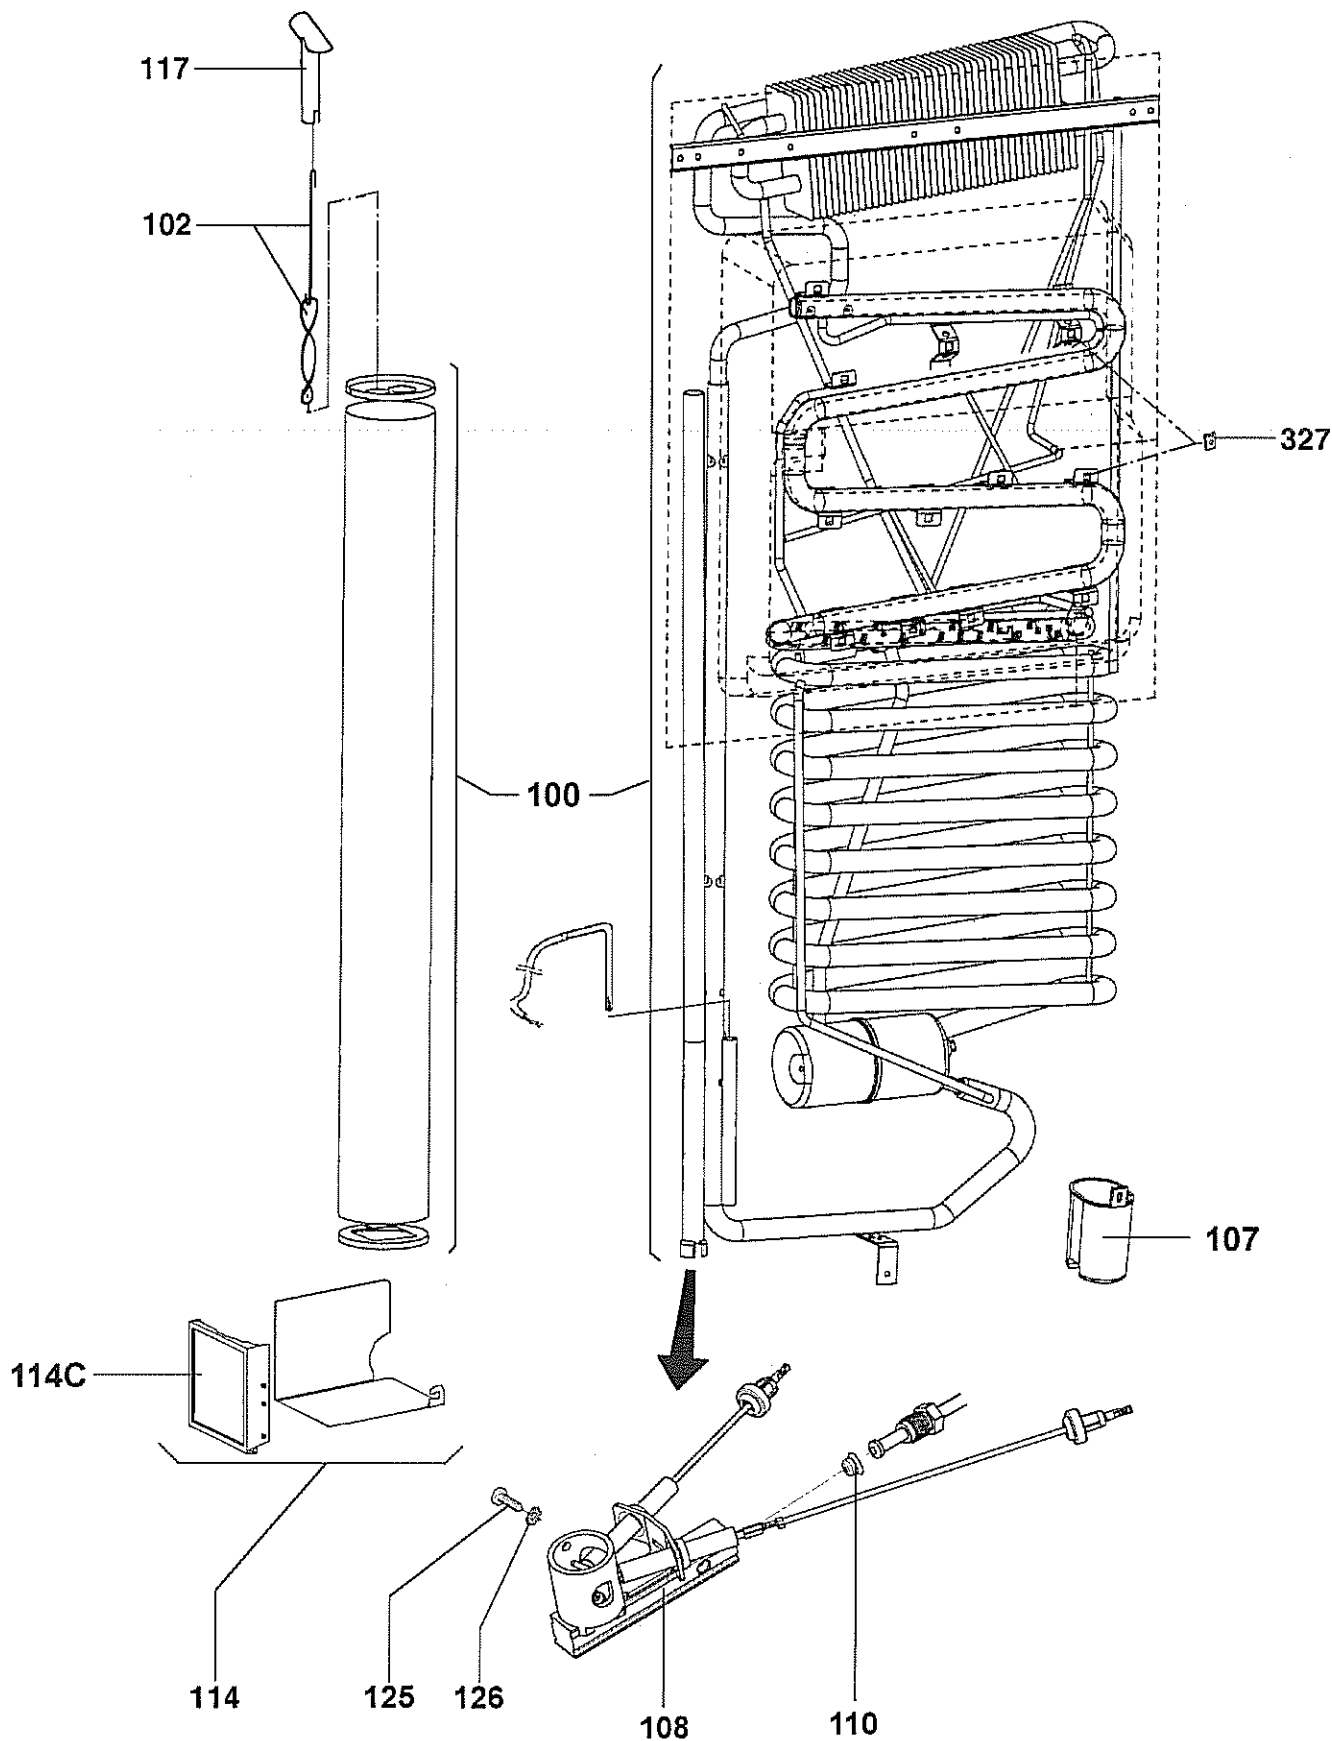

Caravan refrigerators

Product specification 92108660300 RM7851L

Model RM 7851L

Technical features

Width 525 mm
Height 1245 mm
Length 570 mm
Weight 43 kg

AES Electronic

Temperature 0/5/10/15/20/25 °C
Resistance 27,7/22,29/18,07/14,74/12,11/10 kOhm

Matrix	PNC	ELC	ProdDate	Model
A	921086603	00	20060207	RM7851L

Pos	Part No.	Matrix	Description
418	2926202009	A	Bracket,for,gas connection
421B	2412798205	A	Gas valve,HEA TEC GV100
425	2412593804	A	Gas inlet pipe,complete
430B	2412300861	A	Gas connection,complete,AUSTRALIA
446	2412966539	A	Heater,240V/200W
446	2412968105	A	Heater,12V/170W
458	2927903100	A	Union nut,M14x1,5
474A	2412796407	A	Connection wiring,burner control device,electronic
477	2923191007	A	Filter,for,gas connection
486C	2412784106	A	Shaft,selector switch,black,MES
487C	2412785004	A	Shaft,temperature,gre
491	2952089007	A	Relay,12V, 30A
493	2952248702	A	Temperature probe,complete,L=1450mm
515A	2412786002	A	Fixing bracket,for,electronic
521	2412789105	A	Ignition,service,HEA TEC P810
522	2412769008	A	Cabinet,lower part,electronic
523A	2412771103	A	Electronic,complete,MES, FE104
524	2412770006	A	Cabinet, top part,electronic
569	2935659439	A	Connection wiring,black,L=2500mm, AUSTRALIA

Pos	Part No.	Matrix	Description
026	2412788511	A	Light conductor,Control panel
227N	2926537016	A	Lens screw,C3,9x13mm
339	2412989002	A	Led,complete
401	2412941508	A	Control panel,complete,greY,MES
402	2412787208	A	Turning knob,greY
407	2412946002	A	Frame,for,Switch
526	2412942001	A	Switch
527	2412947000	A	Cover,Switch,greY