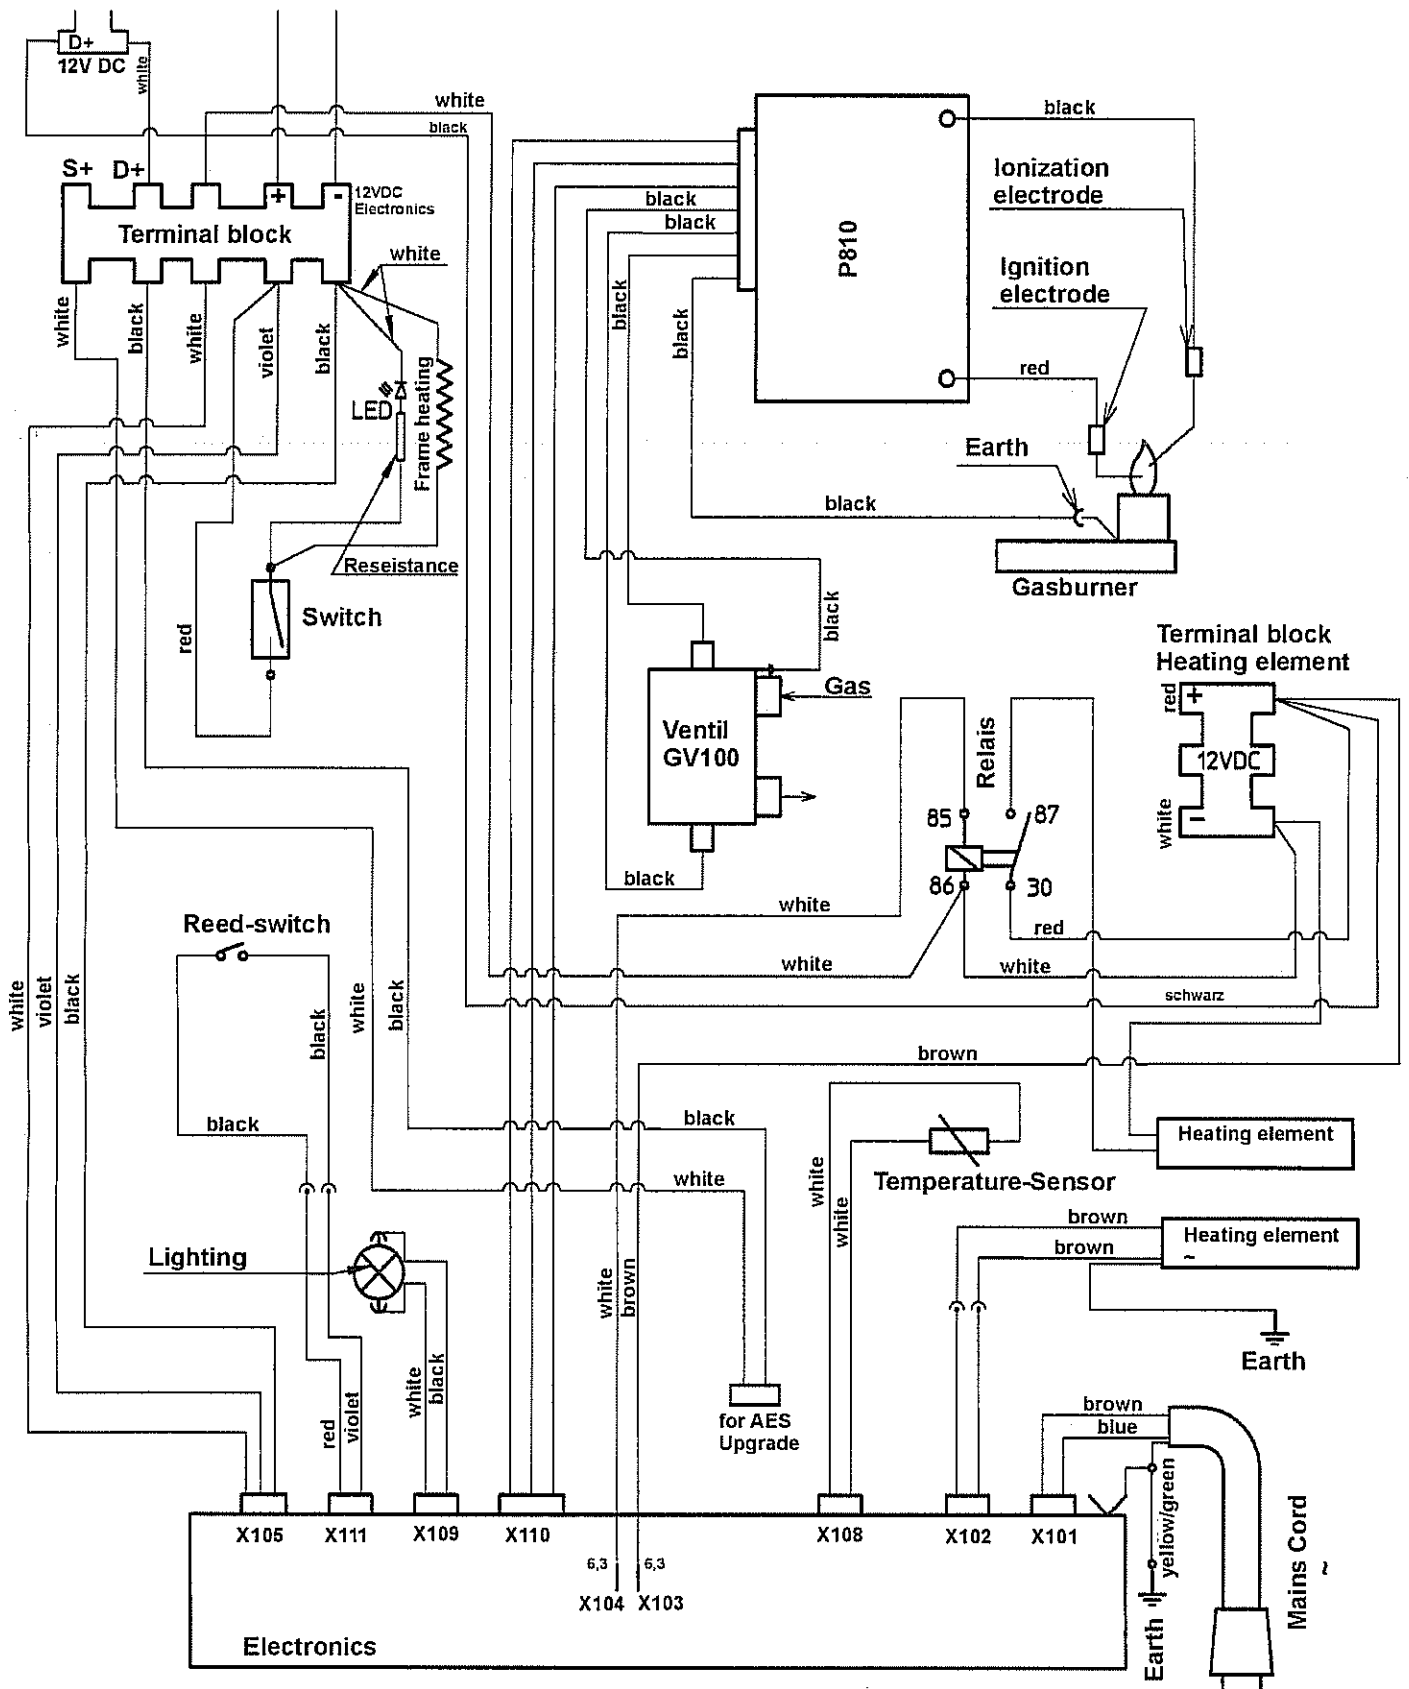

Pos	Part No.	Matrix	Description
026	2412788511	A	Light conductor,Control panel
227N	2926537016	A	Lens screw,C3,9x13mm
339	2412989002	A	Led,complete
401	2412941508	A	Control panel,complete,greY,MES
402	2412787208	A	Turning knob,greY
407	2412946002	A	Frame,for,Switch
526	2412942001	A	Switch
527	2412947000	A	Cover,Switch,greY

Nur die im Text aufgeführten Ersatzteile sind tatsächlich im Produkt!

Only the spare parts which are listed, are really in the product!

(N7601AG02)

Exploded view no.: N7601AG02
N00042080653

Matrix	PNC	ELC	ProdDate	Model
A	921086603	00	20060207	RM7851L

Pos	Part No.	Matrix	Description
100	2952976302	A	Cooling unit,service,12V/170W
102	2926212008	A	Flame-indicator cpl.
107	2923320002	A	Evaporation tray
108	2412802809	A	Gas burner,without,nozzle,SERVICE, RM 7XXX
110	2922033101	A	Nozzle,gas burner,KZ 16
114	2412559607	A	Kit,Cover,gas burner
114C	2925057107	A	Fixing,Cover,gas burner
117	2952444400	A	T-piece,complete,L=75mm
125	2952435408	A	Lens screw,M4x6
126	2926559036	A	Lock washer,A 4,3
327	2106626001	A	Nut,plate,ST 4,8