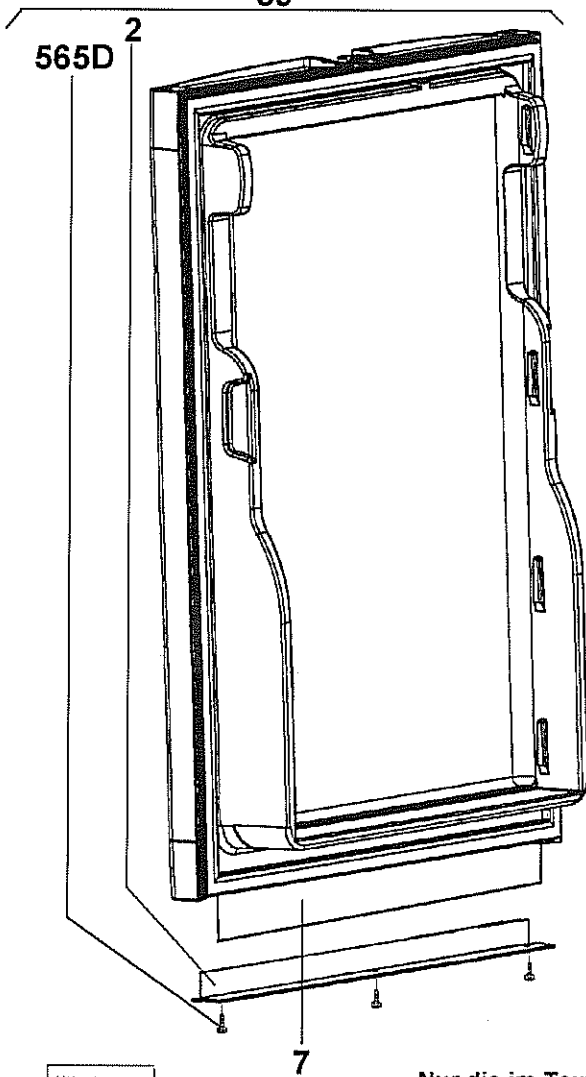

Caravan refrigerators

Product specification 92108660300 RM7851L

Model RM 7851L

Technical features

Width 525 mm
Height 1245 mm
Length 570 mm
Weight 43 kg

AES Electronic

Temperature 0/5/10/15/20/25 °C
Resistance 27,7/22,29/18,07/14,74/12,11/10 kOhm

Pos	Part No.	Matrix	Description
002	2412737005	A	Cover ledge,door,light grey,NCS S 4502Y
003	2412084002	A	Holder,bottles,blue
004	2412077105	A	Étagère,bottom,papyrus white,L=403,5mm
004A	3850595020	A	Étagère,freezer compartment,white
005A	2412075109	A	Étagère,middle,papyrus white,L=403,5mm
007	2412113728	A	Decoration plate,laminated sheet,silver,2,0x500x868m
007A	2412113827	A	Decoration plate,laminated sheet,silver,2,0x500x263
036	2412104131	A	Holder,bottles,silver,L=392mm
059	2412384709	A	Door,bent,service
059A	2412384501	A	Freezer flap door,bent,service
066B	2412382109	A	Étagère,upper,complete,L=403,5mm
099	8226100694	A	User manual,RM7XX1/5 Australia
214	2412757805	A	Door lock,door,bent,grey
214A	2412883601	A	Slider,door lock,bent,grey
565D	7296279016	A	Countersunk screw,C 3,5x9,5