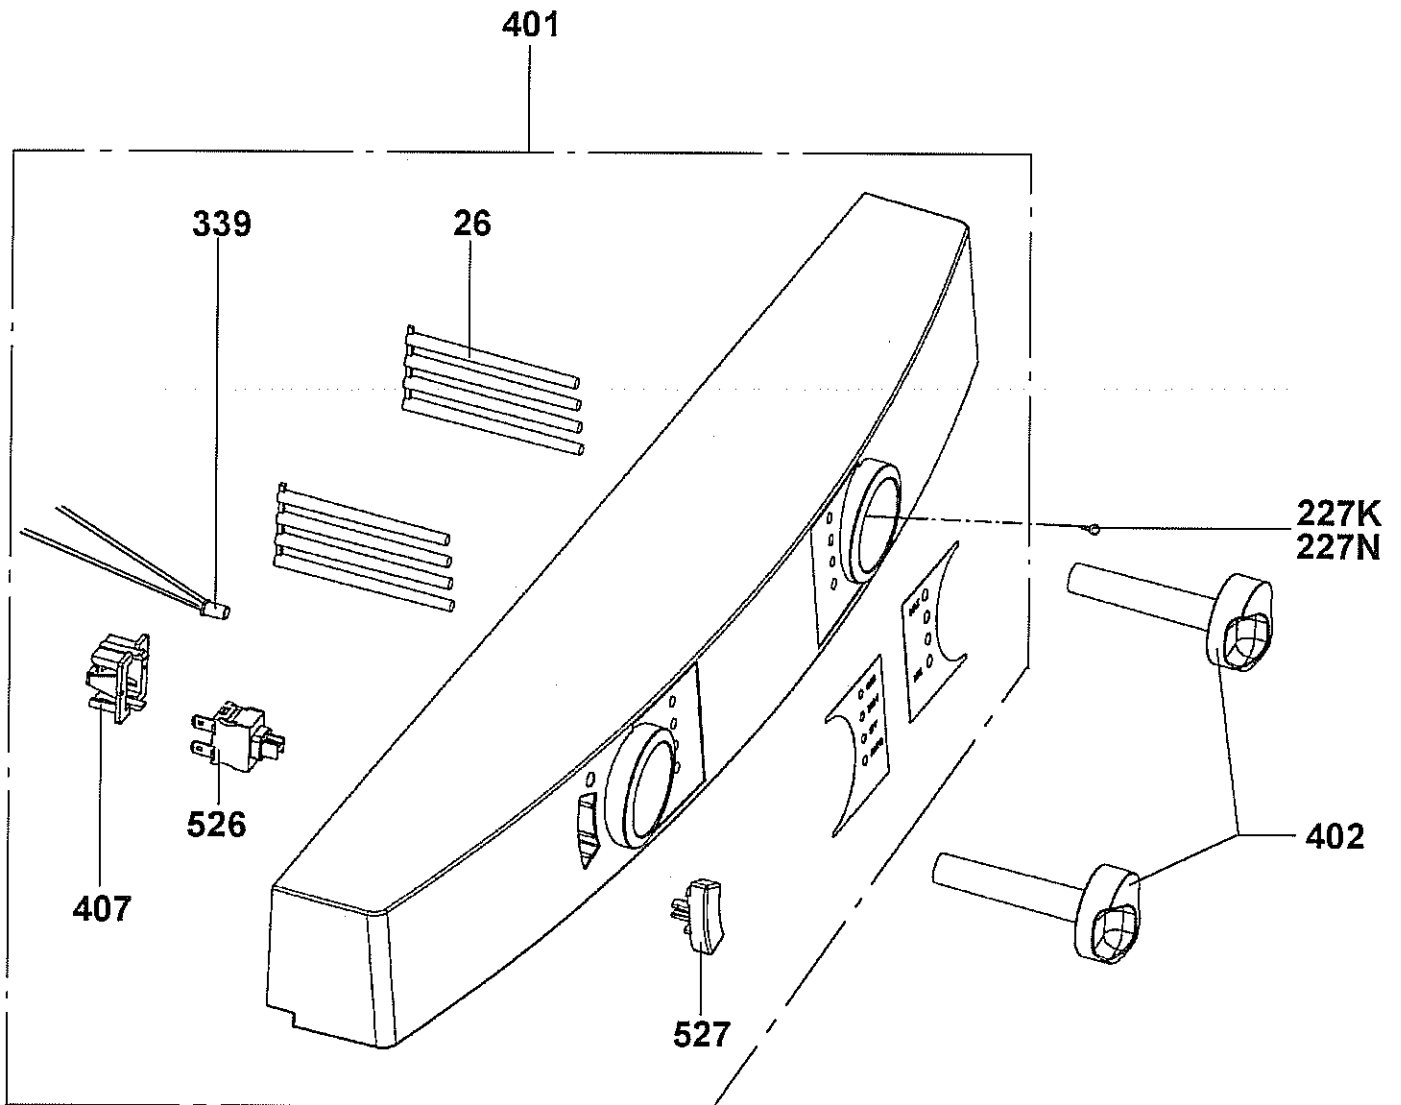

**Nur die im Text aufgeführten Ersatzteile sind tatsächlich im Produkt!
Only the spare parts which are listed, are really in the product!**

(N7601SO01)