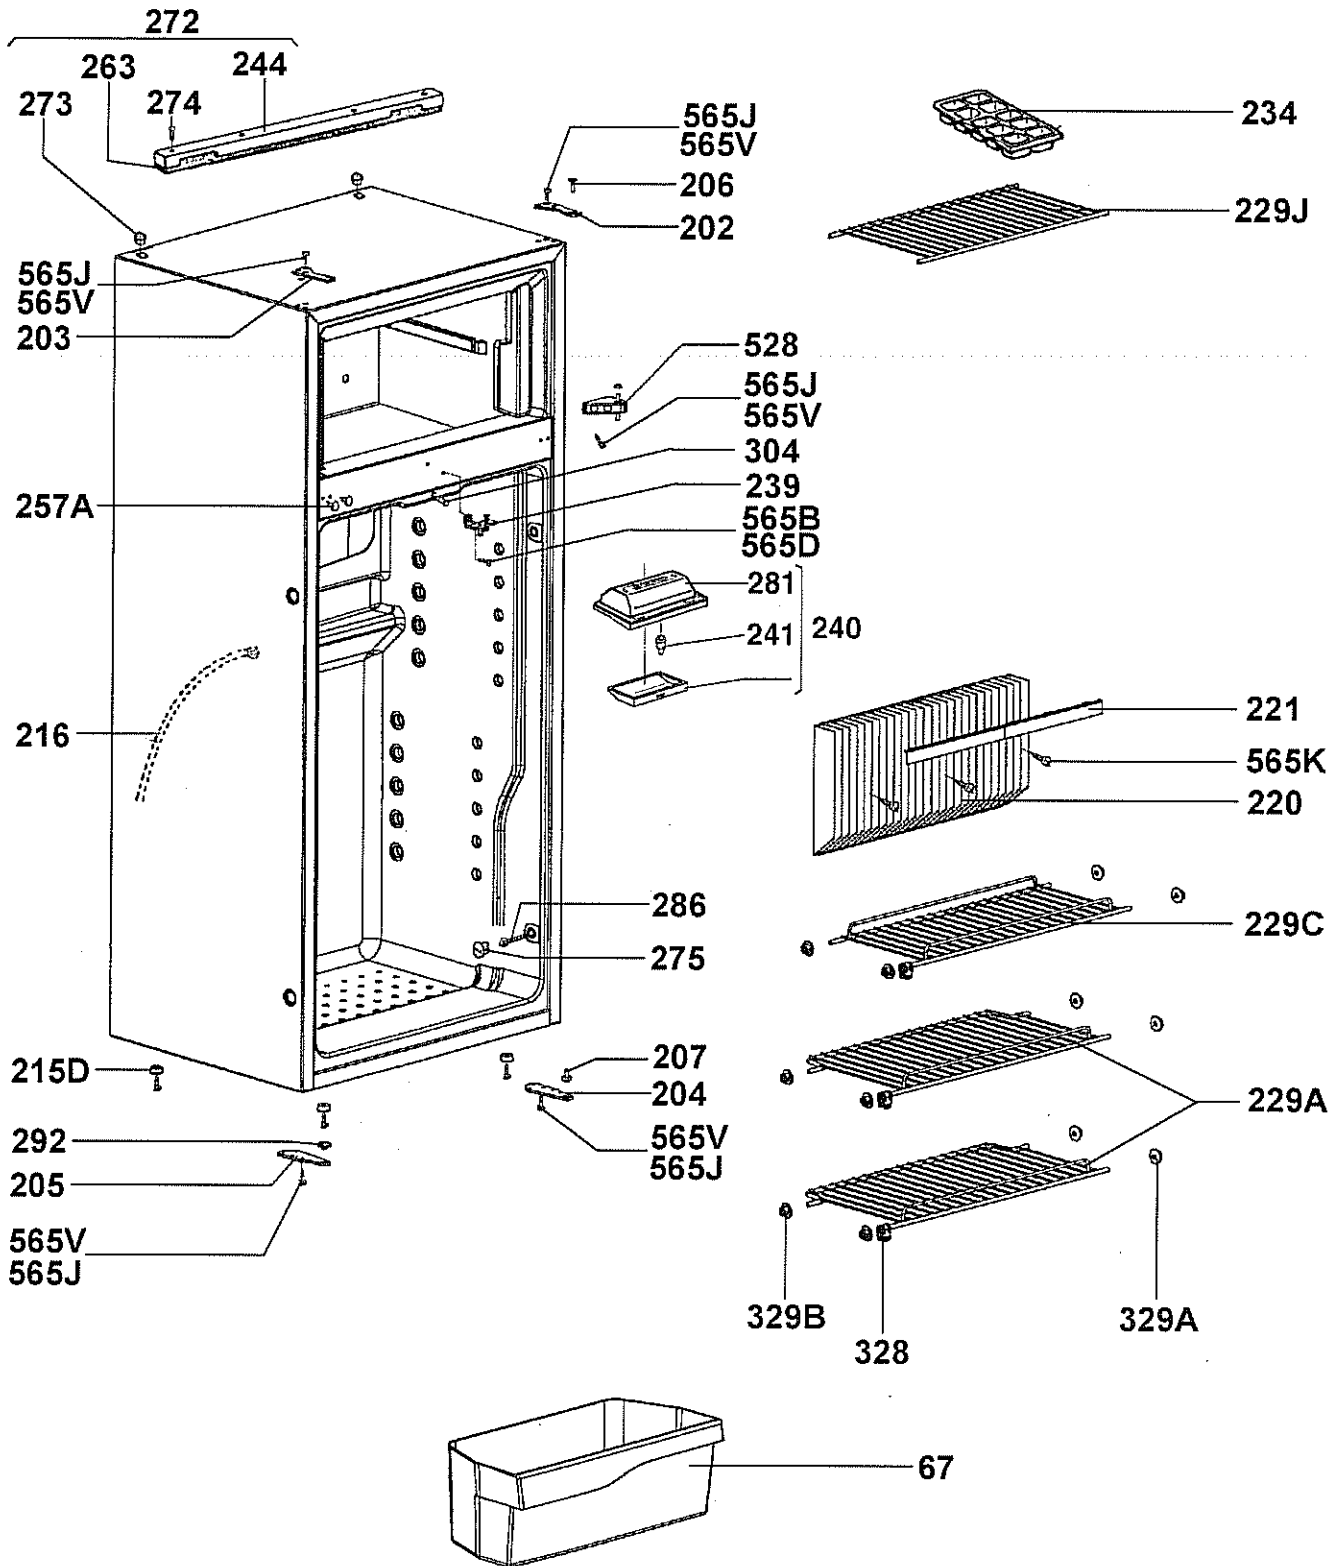

Nur die im Text aufgeführten Ersatzteile sind tatsächlich im Produkt!
Only the spare parts which are listed, are really in the product!

(N07601G01)