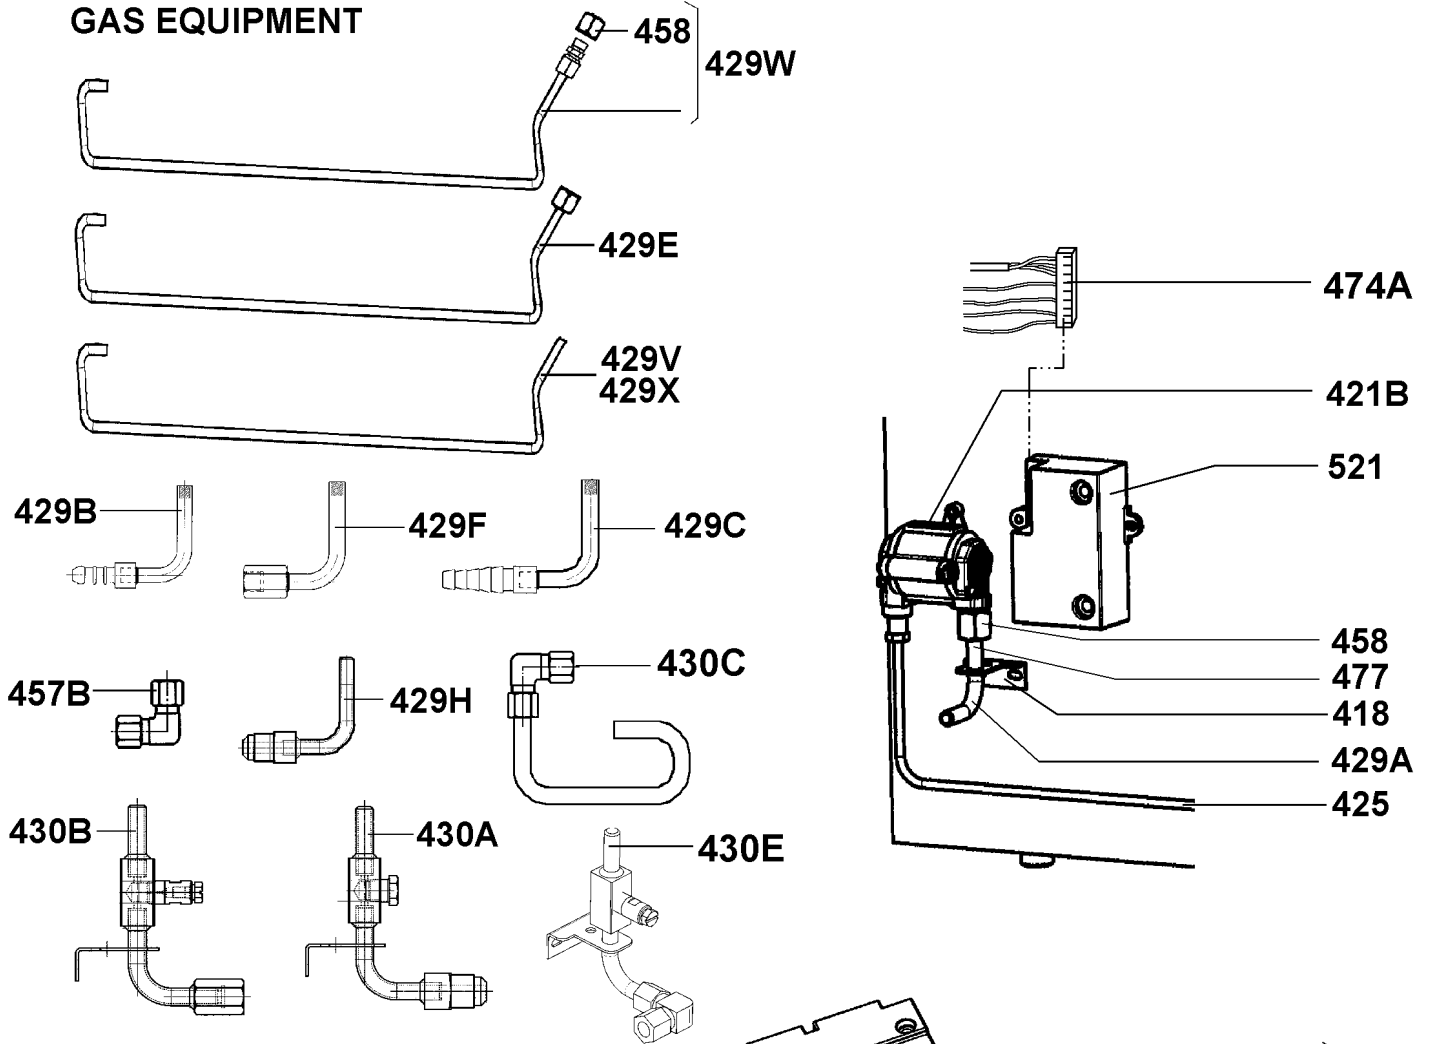

**GASARMATUR
GAS EQUIPMENT**