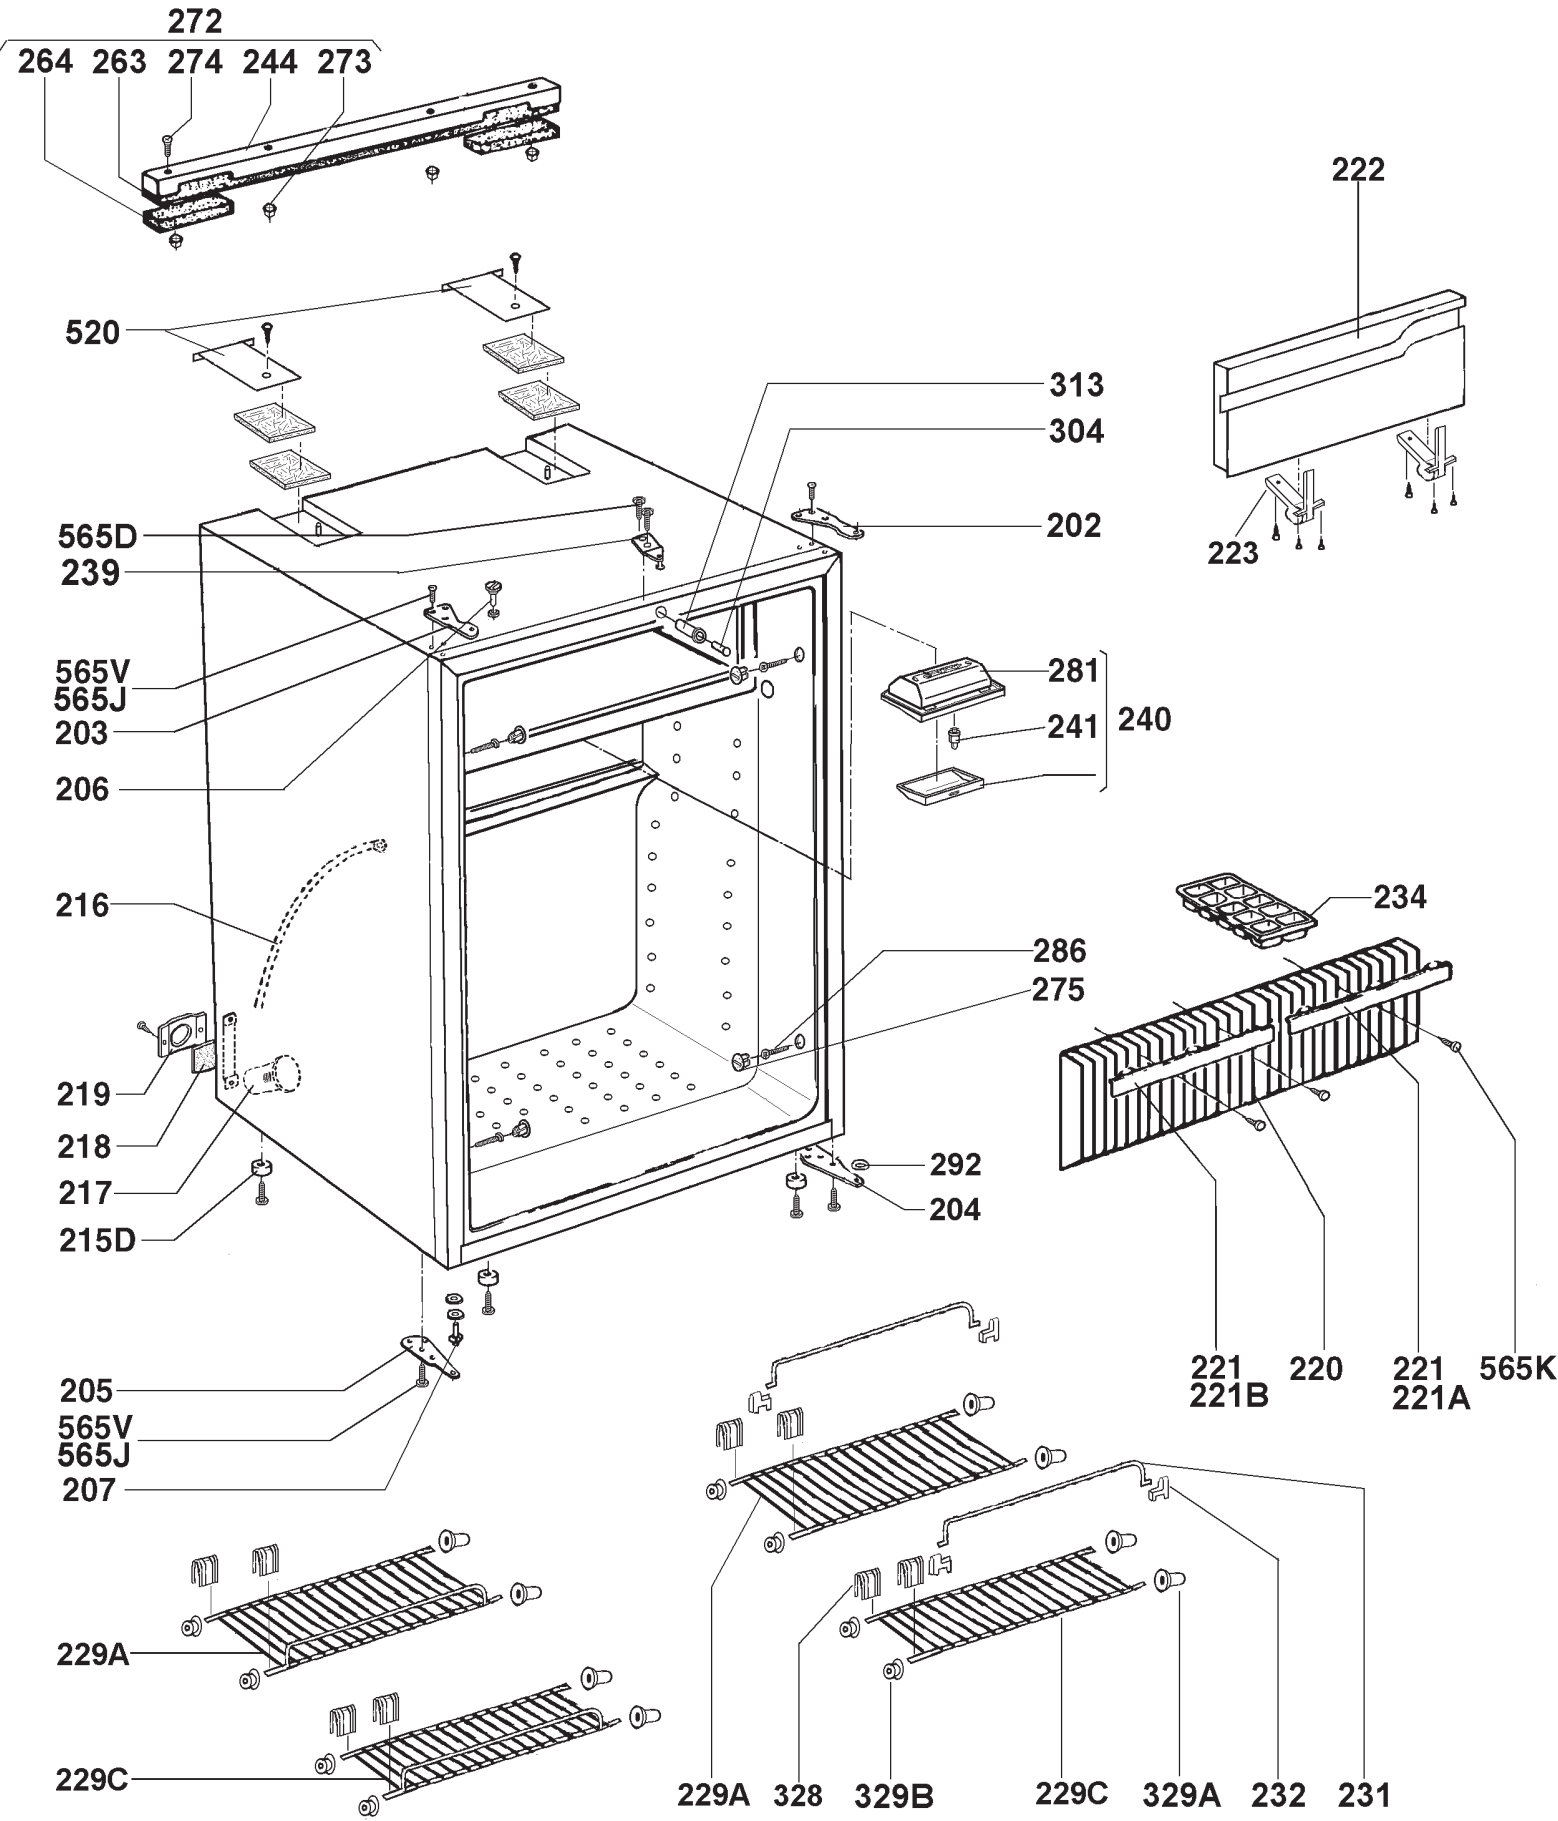

Caravan refrigerators

Product specification 92108677800 RM7555L

Model RM 7555L

Technical features

Width 525 mm

Height 821 mm

Length 596 mm

Weight 30 kg

(N07270T02)

Matrix	PNC	ELC	ProdDate	Model
A	921086778	00	20060918	RM7555L

Pos	Part No.	Matrix	Description
002	2412737005	A	Cover ledge,door,light grey,NCS S 4502Y
003	2412084002	A	Holder,bottles,blue
004	2412077105	A	Étagère,bottom,papyrus white,L=403,5mm
005A	2412076008	A	Étagère,middle,papyrus white,L=200mm
007	2412113934	A	Decoration plate,laminated sheet,silver,U 0921,2,0x7
036	2412104131	A	Holder,bottles,silver,L=392mm
059	2412768307	A	Door,complete,service
066B	2412382109	A	Étagère,upper,complete,L=403,5mm
067	2412078103	A	Étagère,vegetables,light blue,B/T/H 405x224x103mm
099	8226100025	A	User manual,RM 7XX1-5, FR/EN
214	2412757607	A	Door lock,complete,grey
214A	2412883908	A	Slider,door lock,grey
565D	7296279016	A	Countersunk screw,C 3,5x9,5