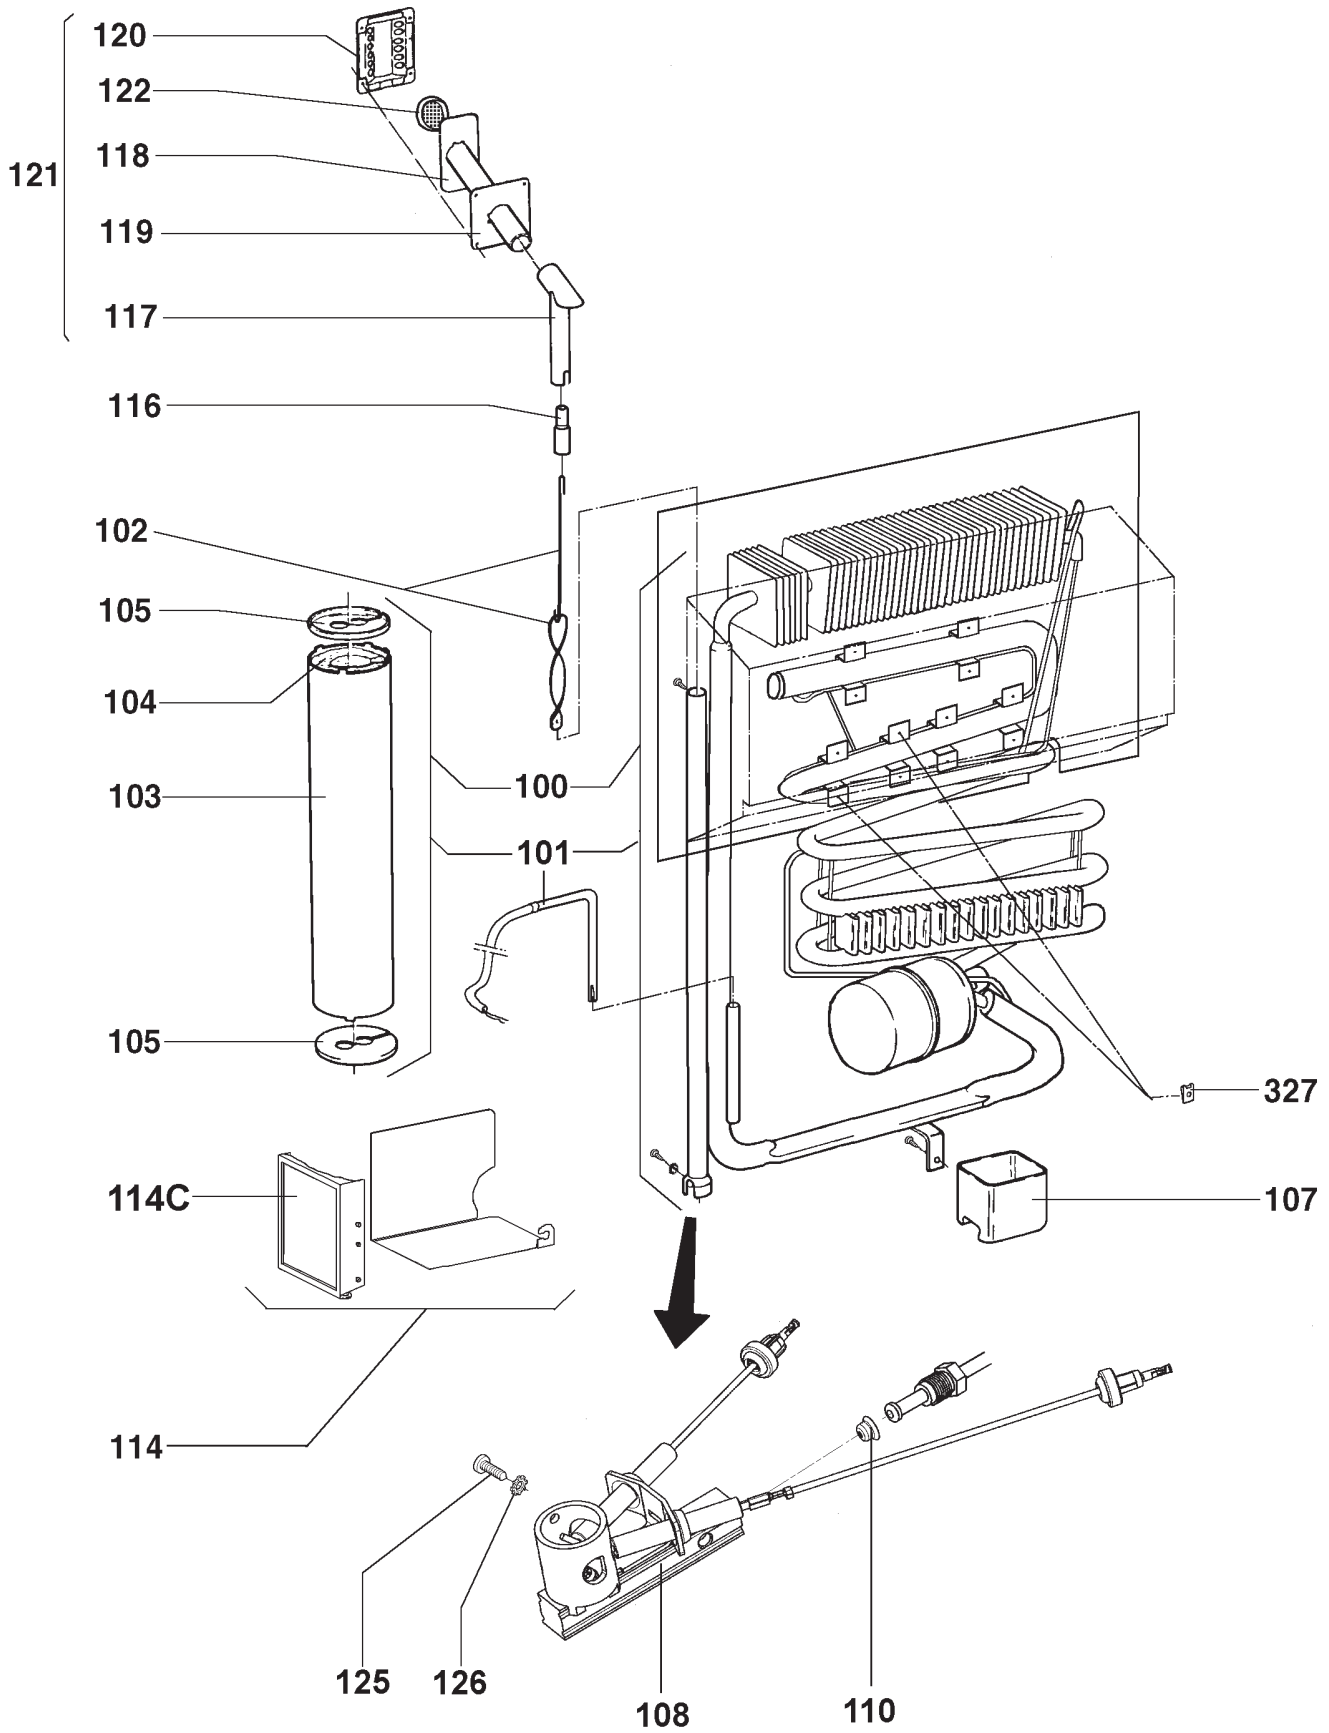

Matrix	PNC	ELC	ProdDate	Model
A	921086778	00	20060918	RM7555L

Pos	Part No.	Matrix	Description
026	2412788511	A	Light conductor,Control panel
227K	7295279017	A	Screw, zinc-plated, RXS, B6X10
401	2412933604	A	Control panel, complete, plastic, AES, L=523mm
402	2412787208	A	Turning knob, grey
403E	2412860203	A	Regulator, display
418	2926202009	A	Bracket, for, gas connection
421B	2412798205	A	Gas valve, HEA TEC GV100
425	2412593572	A	Gas inlet pipe, complete, D=4,75/0,7 x 509 mm
430B	2412300861	A	Gas connection, complete, AUSTRALIA
446	2413229408	A	Heater, 235V/135W
446	2951694302	A	Heater, service, 12V/130W
458	2927903100	A	Union nut, M14x1,5
474A	2412796308	A	Connection wiring, burner control device, electronic
477	2923191007	A	Filter, for, gas connection
487C	2412785004	A	Shaft, temperature, grey
488C	2412784007	A	Shaft, selector switch, blue, AES
493	2952248504	A	Temperature probe, L=1100mm
515A	2412786002	A	Fixing bracket, for, electronic
521	2412789105	A	Ignition, service, HEA TEC P810
522	2412769107	A	Lower part, cabinet, electronic, AES
523A	2412771004	A	Electronic, complete, AES
524	2412770105	A	Top part, cabinet, electronic, AES
569	2935659439	A	Connection wiring, black, L=2500mm, AUSTRALIA