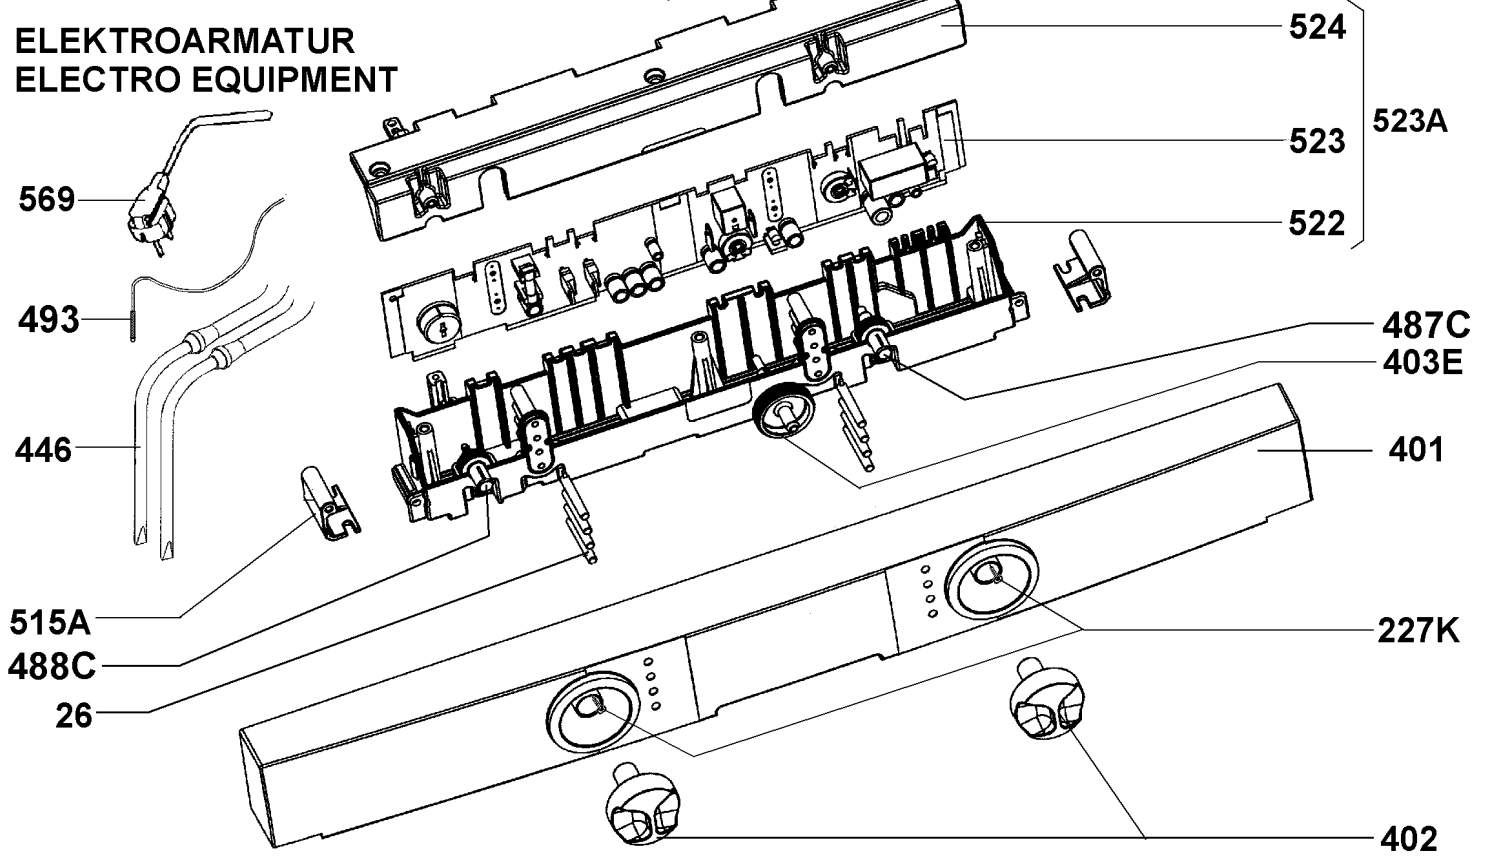

**ELEKTROARMATUR
ELECTRO EQUIPMENT**

**Nur die im Text aufgeführten Ersatzteile sind tatsächlich im Produkt!
Only the spare parts which are listed, are really in the product!**