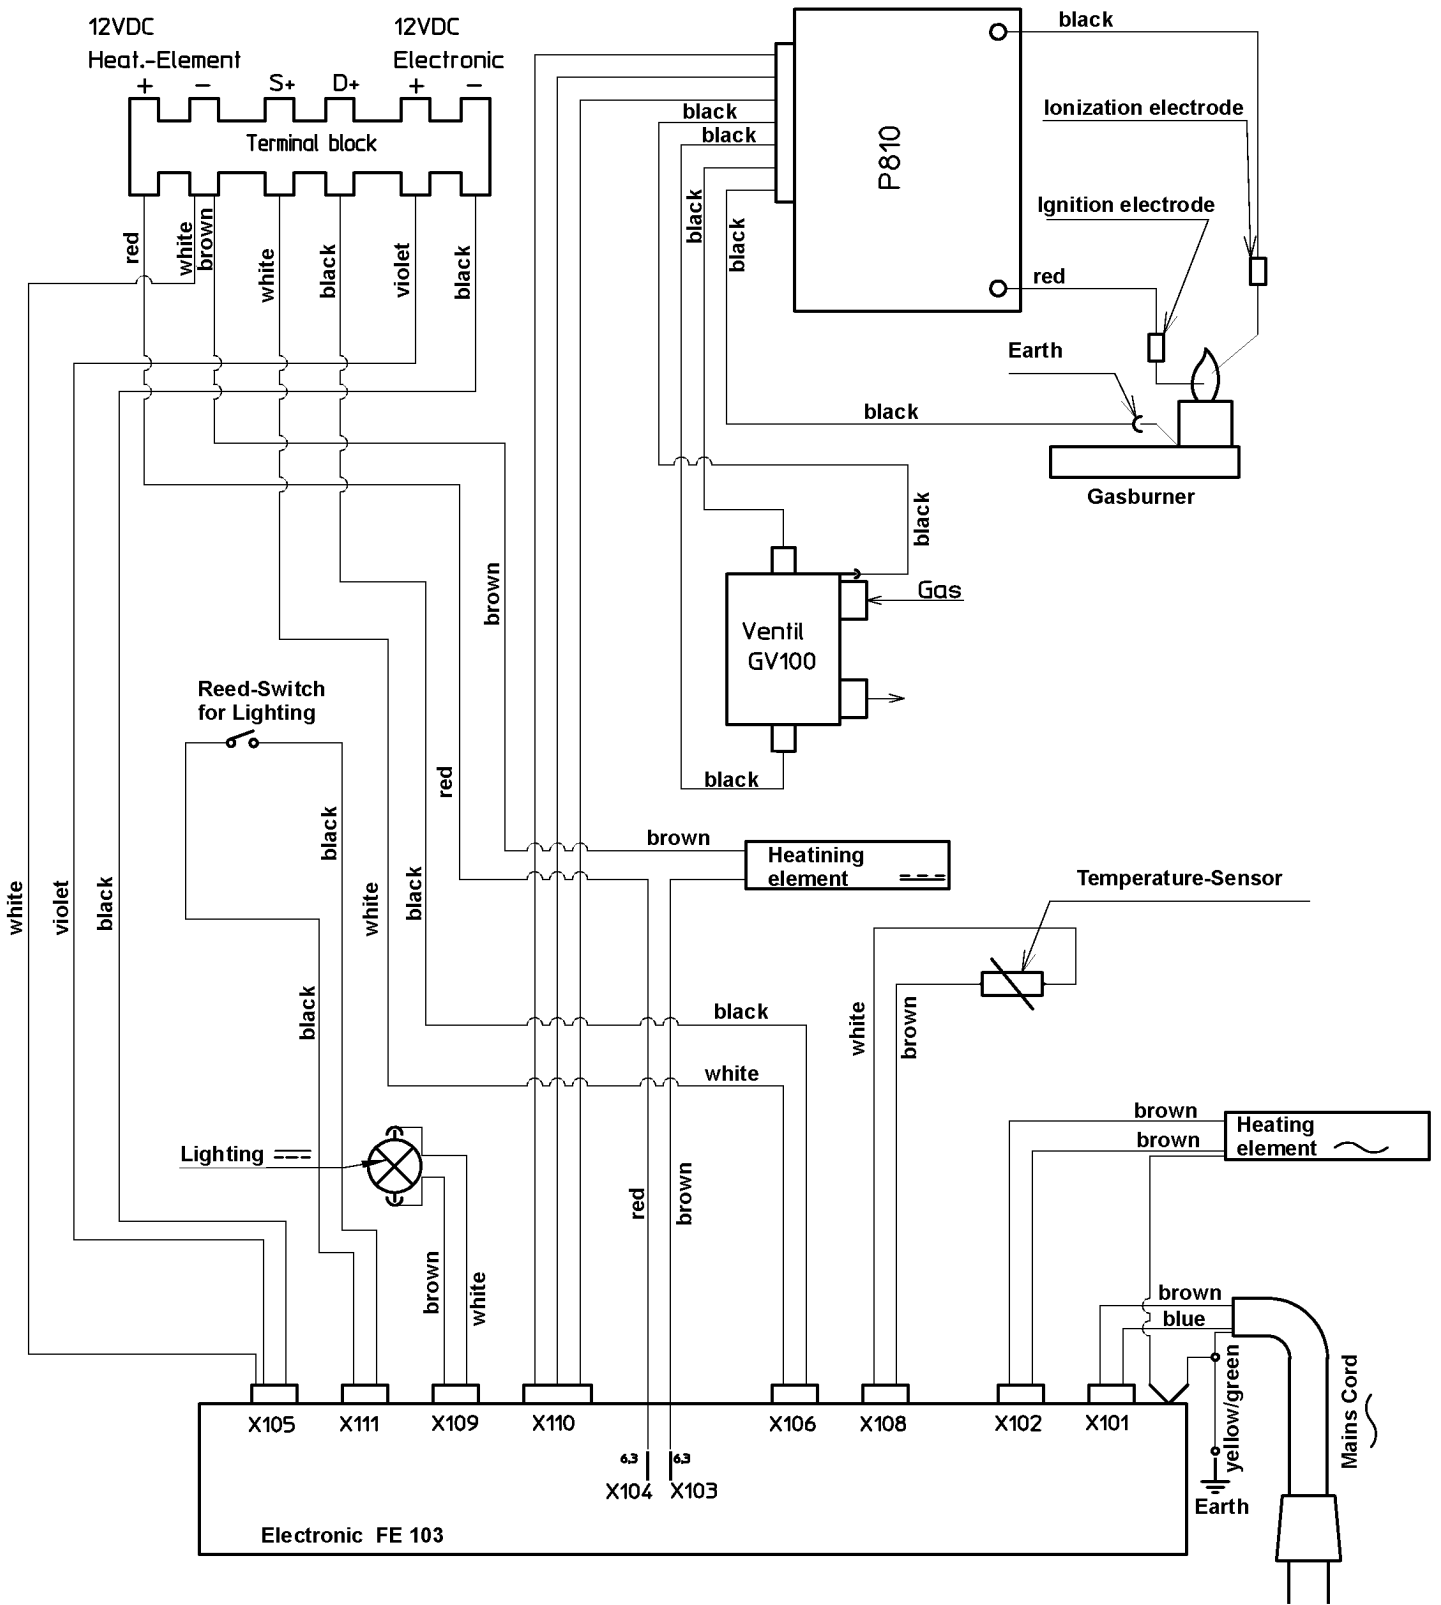

Matrix	PNC	ELC	ProdDate	Model
A	921086778	00	20060918	RM7555L

Pos	Part No.	Matrix	Description
100	2935348801	A	Cooling unit
102	2926212206	A	Helix, complete, L=259mm
103	2924082304	A	Mantle, cooker, 0, 25x285x498mm
104	2926680113	A	Cooker insulation, 230x480mm
105	2924979004	A	Bezel, cooker, mantle
107	2926019304	A	Evaporation tray, nature
108	2412802809	A	Gas burner, without, nozzle, SERVICE, RM 7XXX
110	2922033069	A	Nozzle, gas burner, KZ 43
114	2412559607	A	Kit, Cover, gas burner
114C	2925057107	A	Fixing, Cover, gas burner
116	2935491007	A	Adaptor, L=68
117	2952444400	A	T-piece, complete, L=75mm
118	2935652004	A	Exhaust pipe, complete, L=195mm
121	2935872206	A	Chimney, complete, L=195/75mm
122	2935667002	A	Cover cap, nature
125	2952435408	A	Lens screw, M4x6
126	2926559036	A	Lock washer, A 4, 3
327	2106626001	A	Nut, plate, ST 4, 8

Z.Nr.:241 2179-80

(N241217980EN)