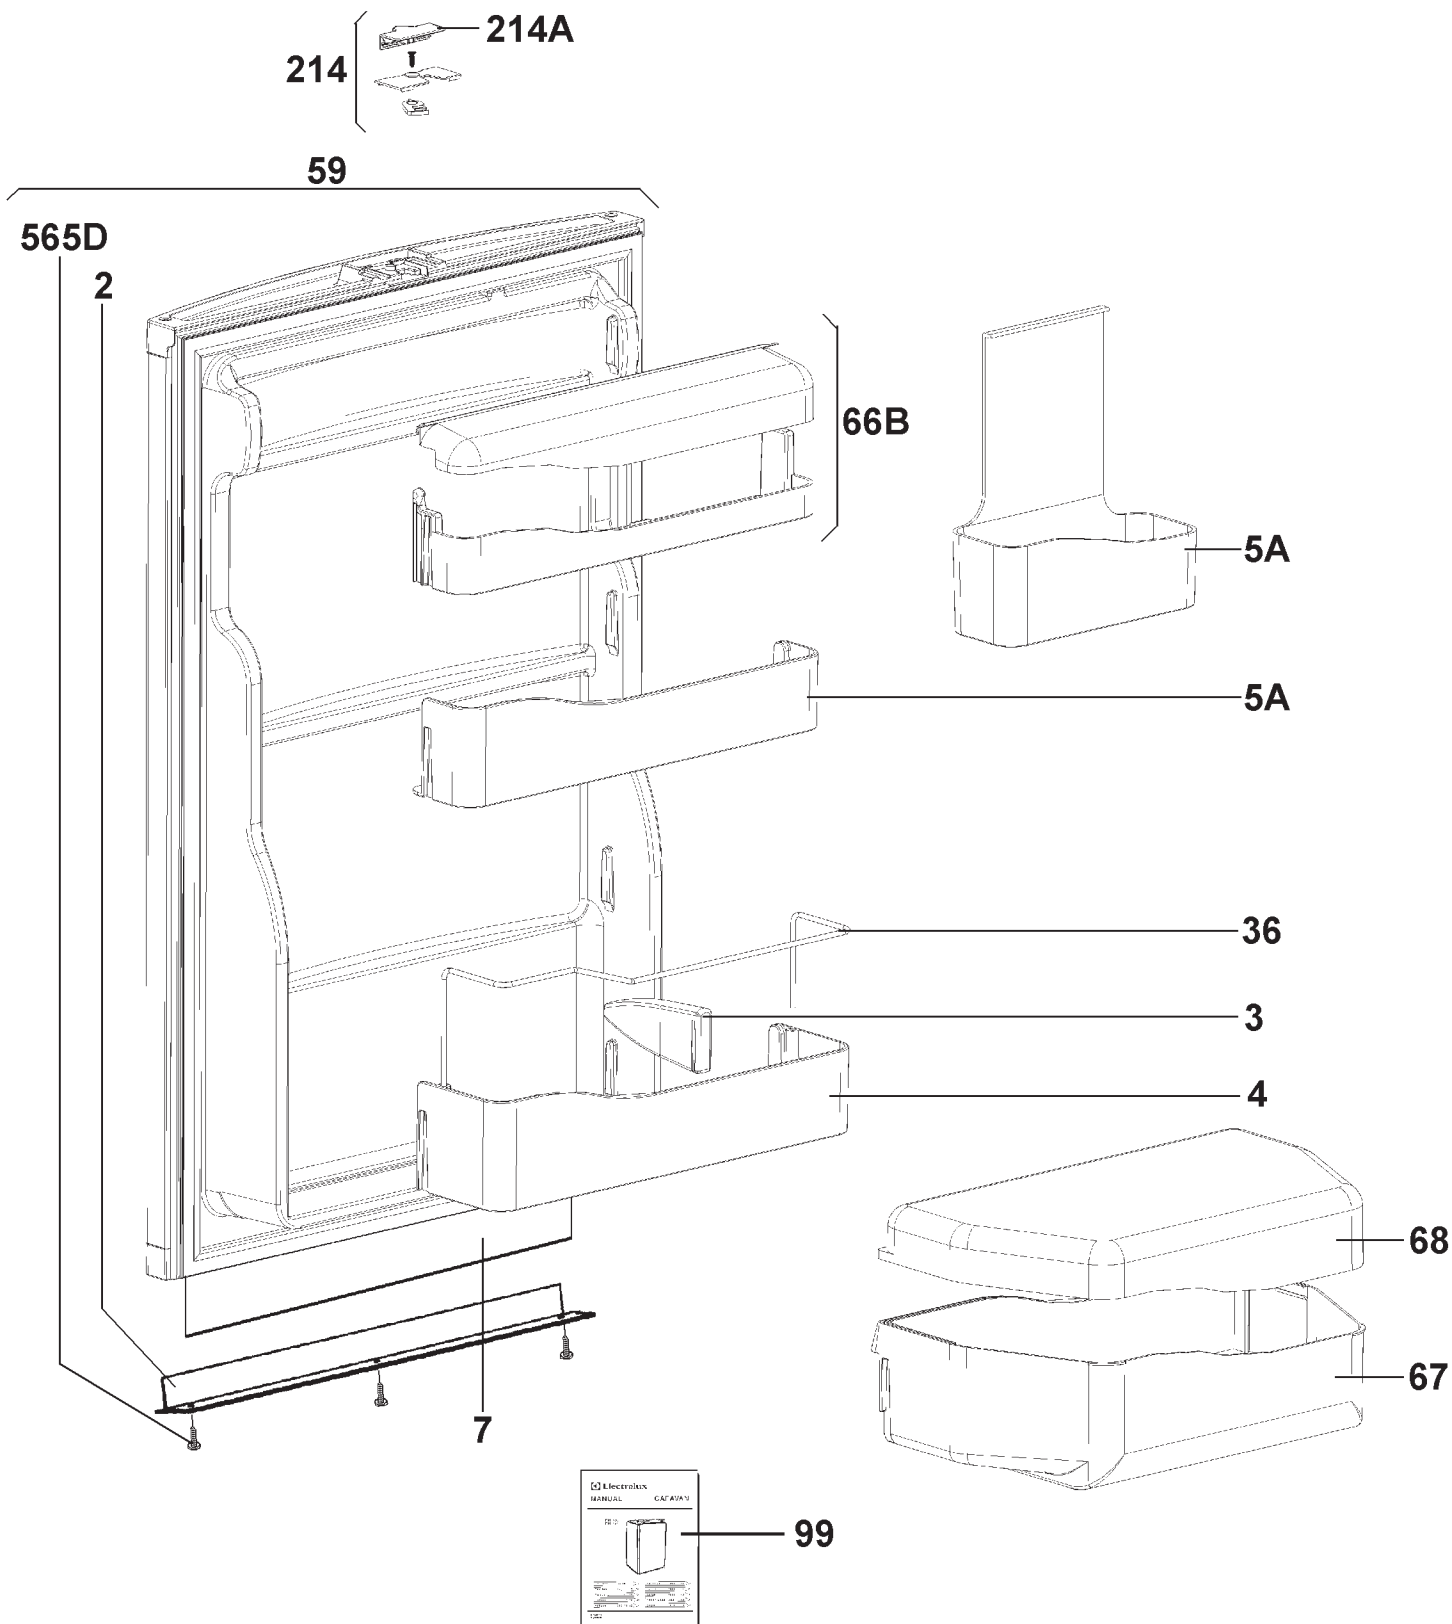

**Nur die im Text aufgeführten Ersatzteile sind tatsächlich im Produkt!
Only the spare parts which are listed, are really in the product!**

(N07270T02)

Matrix	PNC	ELC	ProdDate	Model
A	921086778	00	20060918	RM7555L

Pos	Part No.	Matrix	Description
002	2412737005	A	Cover ledge,door,light grey,NCS S 4502Y
003	2412084002	A	Holder,bottles,blue
004	2412077105	A	Étagère,bottom,papyrus white,L=403,5mm
005A	2412076008	A	Étagère,middle,papyrus white,L=200mm
007	2412113934	A	Decoration plate,laminated sheet,silver,U 0921,2,0x7
036	2412104131	A	Holder,bottles,silver,L=392mm
059	2412768307	A	Door,complete,service
066B	2412382109	A	Étagère,upper,complete,L=403,5mm
067	2412078103	A	Étagère,vegetables,light blue,B/T/H 405x224x103mm
099	8226100025	A	User manual,RM 7XX1-5, FR/EN
214	2412757607	A	Door lock,complete,grey
214A	2412883908	A	Slider,door lock,grey
565D	7296279016	A	Countersunk screw,C 3,5x9,5