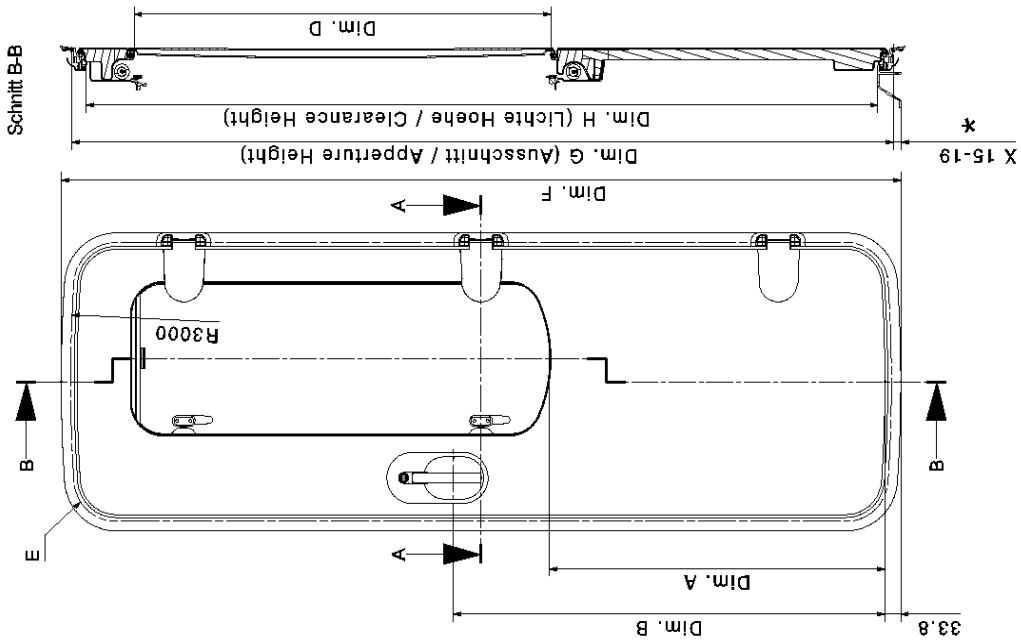

Caravan Entrance Door CaraD-100plus

Technical Drawing

Tuerbestellmass	Mass A	Mass B	Mass C	Mass D	Mass E	Mass F	Mass G	Mass H	Mass I	Mass J	Mass K	Mass L	Gewicht
Order-Dimension	Dim. A	Dim. B	Dim. C	Dim. D	Dim. E	Dim. F	Dim. G	Dim. H	Dim. I	Dim. J	Dim. K	Dim. L	Weight
1754 x 580	717	921	111	890	R 90	1794	1754	1691	521	312	580	620	14

* Kann dieses Mass nicht eingehalten werden, so ist die Trittleiste Nr. SP 1480 nicht zu verwenden.
Ein Trittschutz der Zarge ist unbedingt erforderlich!

If this size cannot be observed, the step-ledge no. SP 1480 should not be used.
Nevertheless, a step-protection of the frame is absolutely necessary.