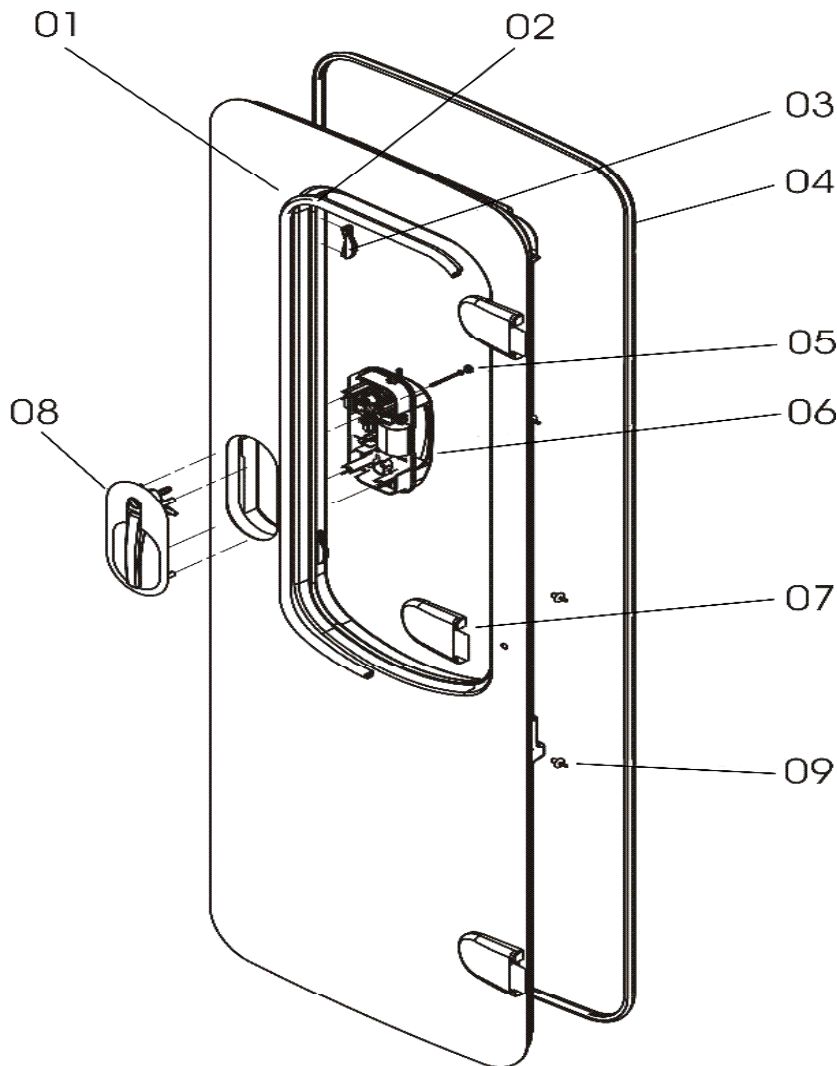

Caravan Entrance Door CaraD-100plus

Spare Parts Door Panel

	Description	Part. No.	Pack. Unit
01	Door panel	BG1407	1 pc.
02	Seal glazing panel, Length = 2,5 m	BG1408	1 pc.
03	Fixing device cpl. (2 pcs. + screws)	BG1409	1 set
04	Seal door panel, Length = 5 m	BG1410	1 pc.
05	Cap (4 pcs.)	BG1411	1 set
06	Lock - Inner handle cpl.	BG1412	1 pc.
07	Hinge cover (2 hinges on the top + 1 hinge at the bottem)	BG1413	1 set
08	Lock - outer handle cpl.	BG1414	1 pc.
09	Clips (11 pcs.)	BG1415	1 set

Important: When ordering specify - description, quantity, wall thickness, colour and version of the door/ left- or right hand version - look from outside)