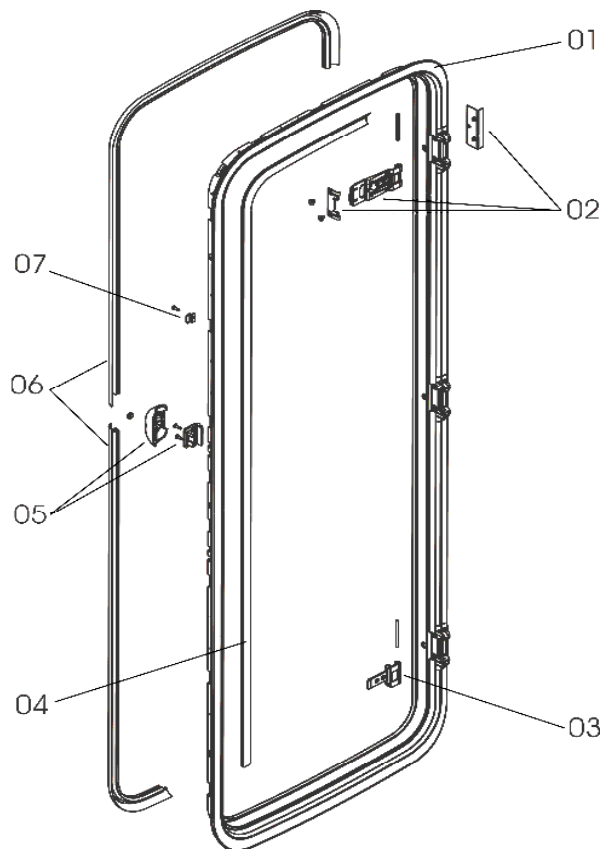

Caravan Entrance Door CaraD-100plus

Spare Parts Exterior Frame

	Description	Part. No.	Pack. Unit
01	Exterior frame cpl.	BG1416	1 pc.
02	Hinge cpl. (door + glazing panel top section)	BG1417	1 set
03	Hinge cpl. (door bottem section)	BG1418	1 set
04	Seal exterior frame, Length = 5 m	BG1419	1 pc.
05	Locking quoin incl.locking cover with screws	BG1420	1 set
06	Inner cover profile cpl.	BG1421	1 pc.
07	Mounting kit f. wall thickness 24 – 25 mm (fixing bracket with screws)	ZB1033	1 set
	Mounting kit f. wall thickness 26 – 27 mm (fixing bracket with screws)	ZB1038	1 set
	Mounting kit f. wall thickness 28 – 29 mm (fixing bracket with screws)	ZB1039	1 set
	Mounting kit f. wall thickness 30 – 31 mm (fixing bracket with screws)	ZB1034	1 set
	Mounting kit f. wall thickness 32 – 33 mm (fixing bracket with screws)	ZB1040	1 set
	Mounting kit f. wall thickness 34 – 35 mm (fixing bracket with screws)	ZB1035	1 set
	Mounting kit f. wall thickness 36 – 37 mm (fixing bracket with screws)	ZB1041	1 set
	Mounting kit f. wall thickness 38 – 39 mm (fixing bracket with screws)	ZB1042	1 set
	Mounting kit f. wall thickness 40 – 41 mm (fixing bracket with screws)	ZB1036	1 set
	Mounting kit f. wall thickness 42 – 43 mm (fixing bracket with screws)	ZB1043	1 set

Important: When ordering specify - description, quantity, wall thickness, colour and version of the door/ left- or right hand version - look from outside)