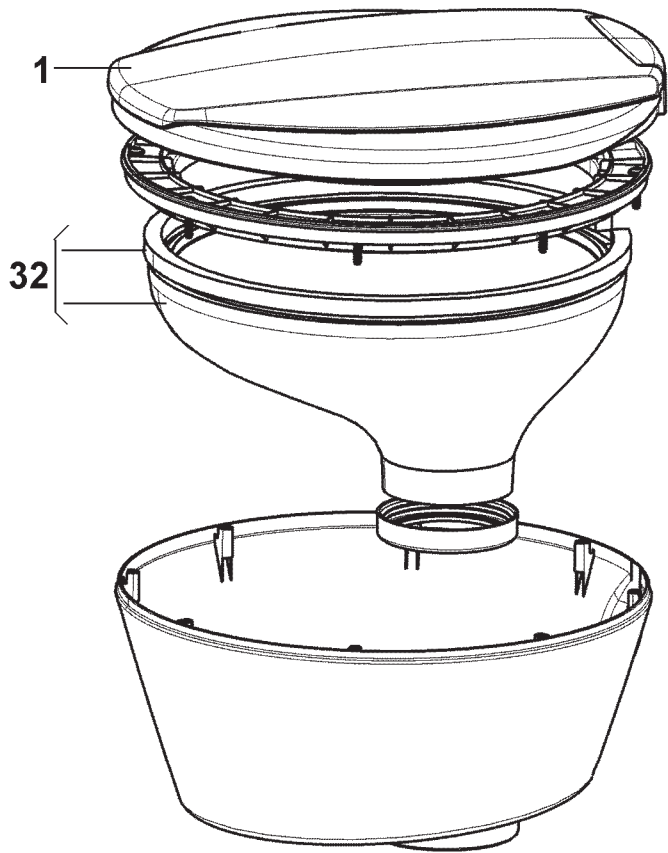

Nur die im Text aufgeführten Ersatzteile sind tatsächlich im Produkt!
Only the spare parts which are listed are really in the produkt!

(N0CT3000A)

Matrix	PNC	ELC	ProdDate	Model
A	921000500	00	20071126	CT3000
B	921000501	00	20071126	CT3000
C	921000502	00	20071126	CT3000
D	921000503	00	20071128	CT3000
E	921000504	00	20071129	CT3000
F	921000505	00	20071128	CT3000
G	921000506	00	20071128	CT3000

Pos	Part No.	Matrix	Description
001	2426011199	A B C D E F G	Cover, complete
003	2426011025	- B C - E F G	Breaker, vacuum, complete
004	2426003014	- B C - E F G	Sleeve hose, with, sealant, 1/2" = 12mm
006	2426010498	- B C - E F G	Magnetic valve
024	2426010597	A B C D E F G	Controls, complete
030	2426011397	A - C D - F -	Rubber gasket, wall bracket, L=1639mm
030	2426011413	- B - - E - -	Rubber gasket, wall bracket, L=704mm
030	2426011405	- - - - - G	Rubber gasket, wall bracket, L=1313mm
031	2426010134	A - C D - F -	Wall bracket, 110mm
031	2426011173	- - - - - G	Wall bracket, white, 500mm
032	2426010001	A B C D E F G	Tray, white
033	2426011355	A - - D - - -	Cover, tank, complete
034	2426011058	A - - D - - -	Tank
035	2426010886	A - - D - - -	Pump, 12V DC
036	2426010795	A - - D - - -	Reed, sensor
099	2426011132	A B C D E F G	User manual, CT3000, DE/EN