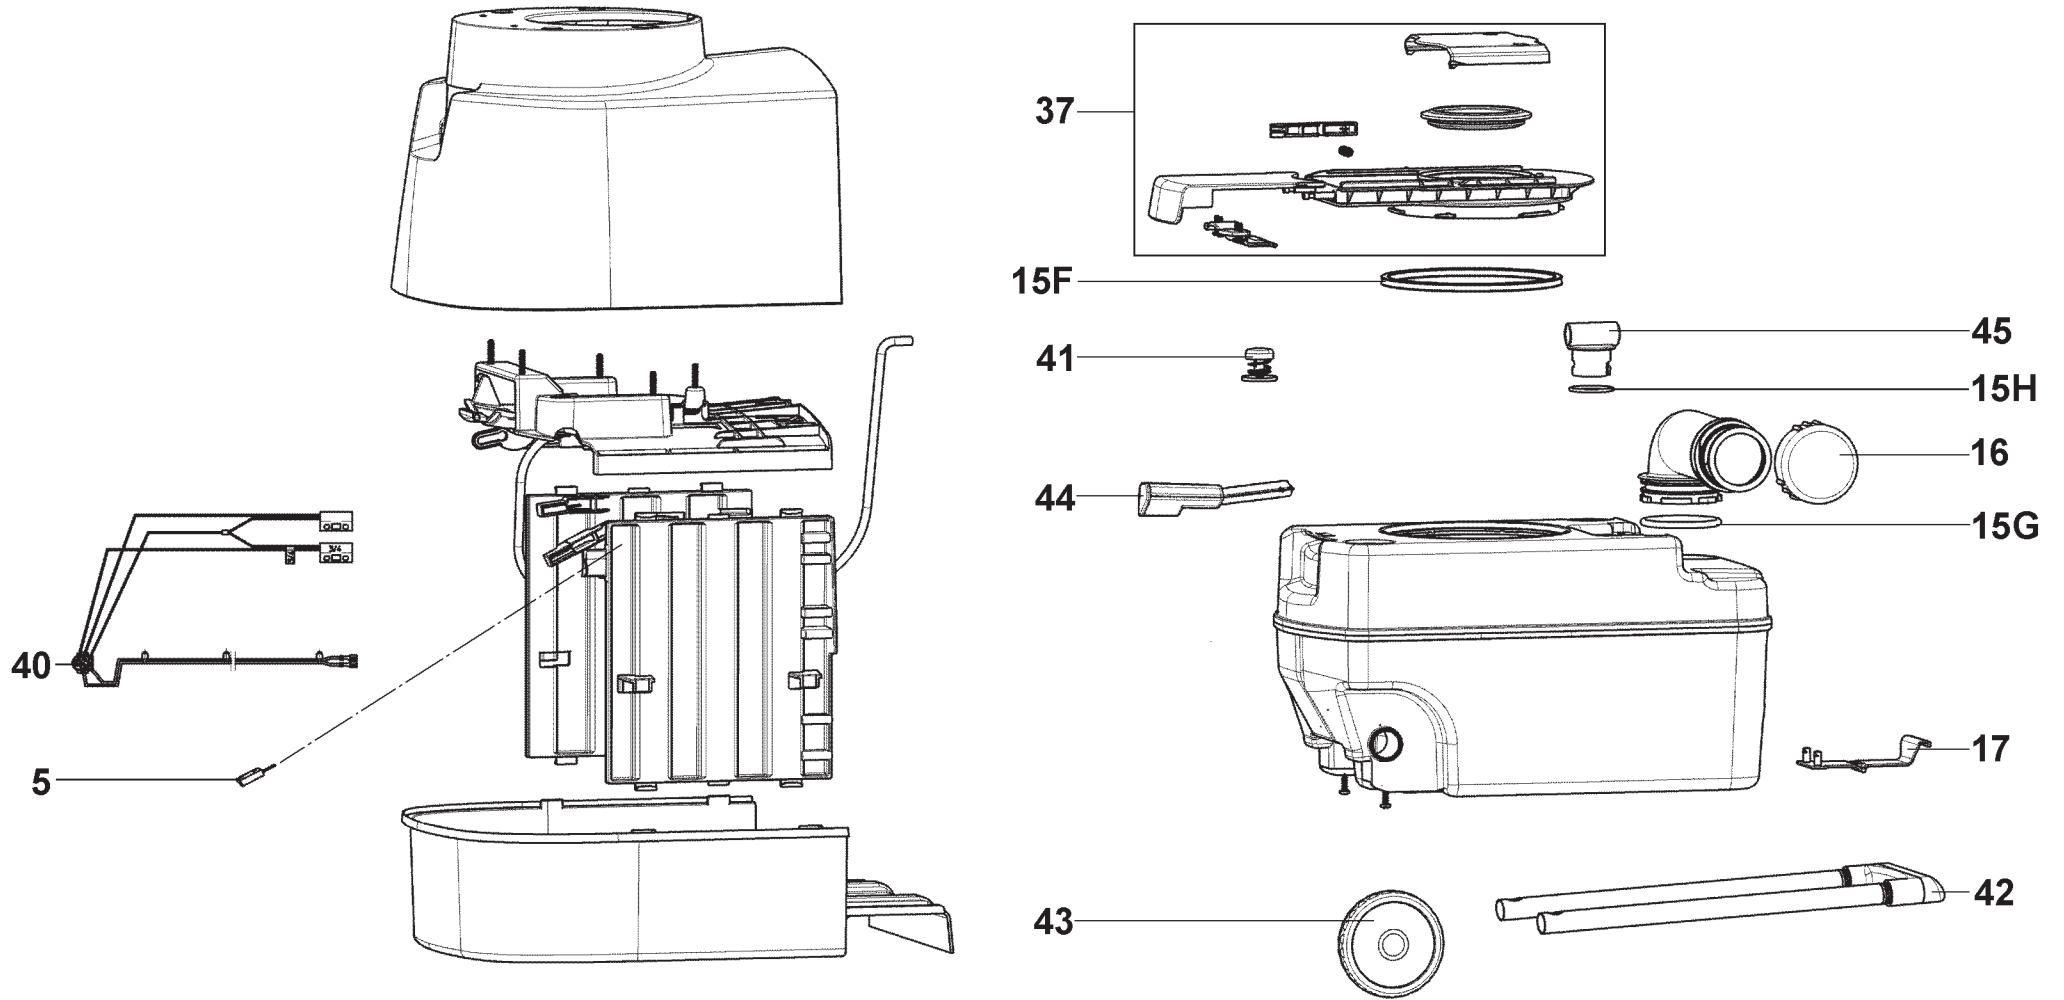

Pos	Part No.	Matrix	Description
001	2426011199	A B C D E F G	Cover, complete
003	2426011025	- B C - E F G	Breaker, vacuum, complete
004	2426003014	- B C - E F G	Sleeve hose, with, sealant, 1/2" = 12mm
006	2426010498	- B C - E F G	Magnetic valve
024	2426010597	A B C D E F G	Controls, complete
030	2426011397	A - C D - F -	Rubber gasket, wall bracket, L=1639mm
030	2426011413	- B - - E - -	Rubber gasket, wall bracket, L=704mm
030	2426011405	- - - - - G	Rubber gasket, wall bracket, L=1313mm
031	2426010134	A - C D - F -	Wall bracket, 110mm
031	2426011173	- - - - - G	Wall bracket, white, 500mm
032	2426010001	A B C D E F G	Tray, white
033	2426011355	A - - D - - -	Cover, tank, complete
034	2426011058	A - - D - - -	Tank
035	2426010886	A - - D - - -	Pump, 12V DC
036	2426010795	A - - D - - -	Reed, sensor
099	2426011132	A B C D E F G	User manual, CT3000, DE/EN