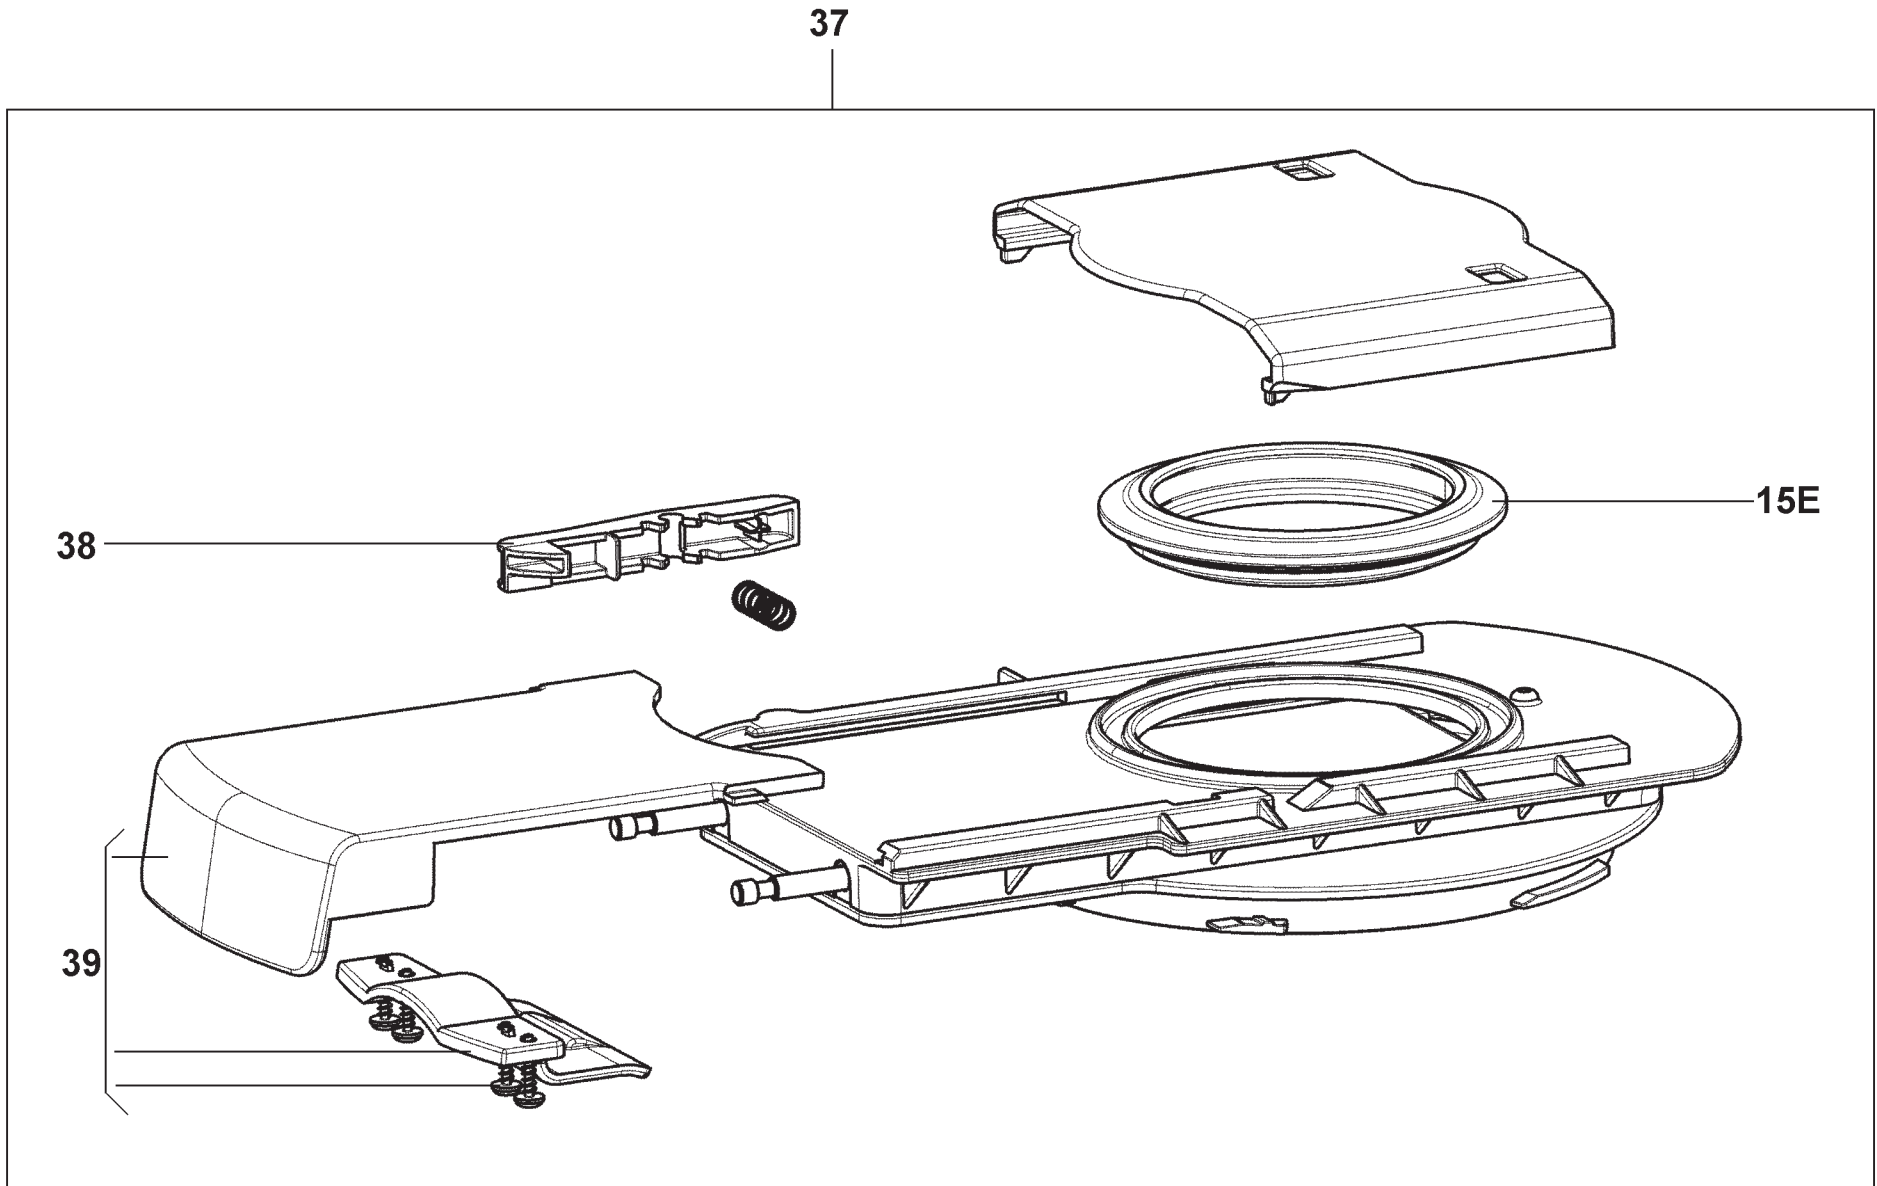

Nur die im Text aufgeführten Ersatzteile sind tatsächlich im Produkt!
Only the spare parts which are listed are really in the produkt!

(N0CT3000S)

Matrix	PNC	ELC	ProdDate	Model
A	921000500	00	20071126	CT3000
B	921000501	00	20071126	CT3000
C	921000502	00	20071126	CT3000
D	921000503	00	20071128	CT3000
E	921000504	00	20071129	CT3000
F	921000505	00	20071128	CT3000
G	921000506	00	20071128	CT3000

Pos	Part No.	Matrix	Description
015E	2426010365	A B C D E F G	Seal,intake,black
037	2426010720	A B C D E F G	Slider,complete
038	2426010555	A B C D E F G	Lock,slider
039	2426011553	A B C D E F G	Grip,complete,slider