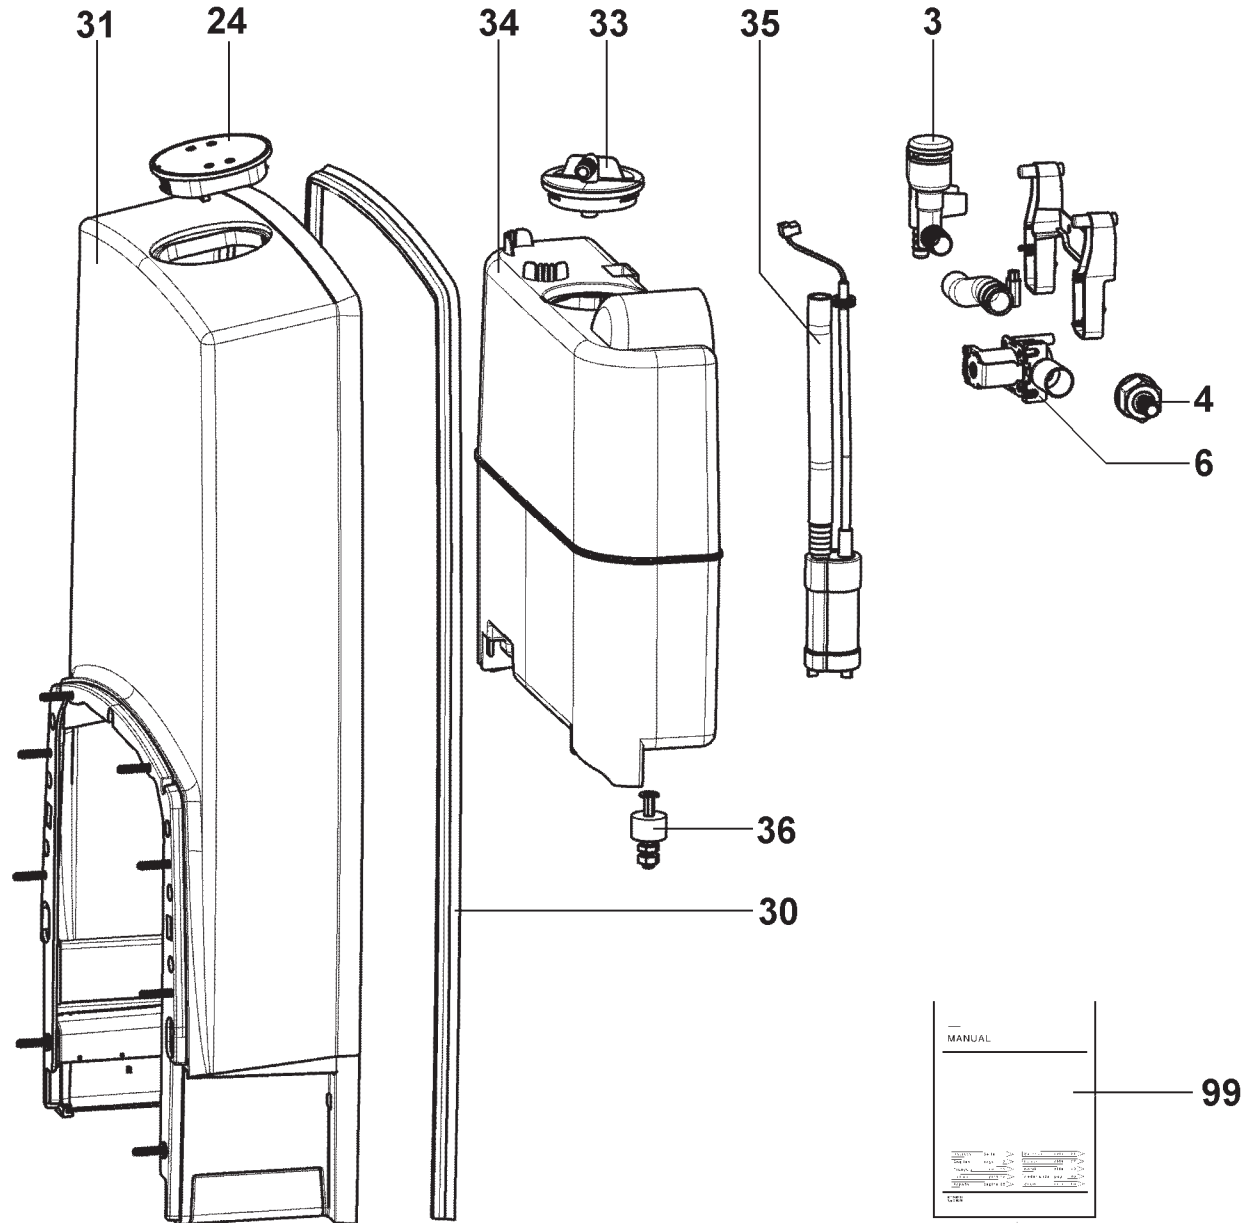

Nur die im Text aufgeführten Ersatzteile sind tatsächlich im Produkt!
Only the spare parts which are listed are really in the produkt!

(N0CT3000A)

Matrix	PNC	ELC	ProdDate	Model
A	921000500	00	20071126	CT3000
B	921000501	00	20071126	CT3000
C	921000502	00	20071126	CT3000
D	921000503	00	20071128	CT3000
E	921000504	00	20071129	CT3000
F	921000505	00	20071128	CT3000
G	921000506	00	20071128	CT3000

Pos	Part No.	Matrix	Description
001	2426011199	A B C D E F G	Cover, complete
003	2426011025	- B C - E F G	Breaker, vacuum, complete
004	2426003014	- B C - E F G	Sleeve hose, with, sealant, 1/2" = 12mm
006	2426010498	- B C - E F G	Magnetic valve
024	2426010597	A B C D E F G	Controls, complete
030	2426011397	A - C D - F -	Rubber gasket, wall bracket, L=1639mm
030	2426011413	- B - - E - -	Rubber gasket, wall bracket, L=704mm
030	2426011405	- - - - - G	Rubber gasket, wall bracket, L=1313mm
031	2426010134	A - C D - F -	Wall bracket, 110mm
031	2426011173	- - - - - G	Wall bracket, white, 500mm
032	2426010001	A B C D E F G	Tray, white
033	2426011355	A - - D - - -	Cover, tank, complete
034	2426011058	A - - D - - -	Tank
035	2426010886	A - - D - - -	Pump, 12V DC
036	2426010795	A - - D - - -	Reed, sensor
099	2426011132	A B C D E F G	User manual, CT3000, DE/EN