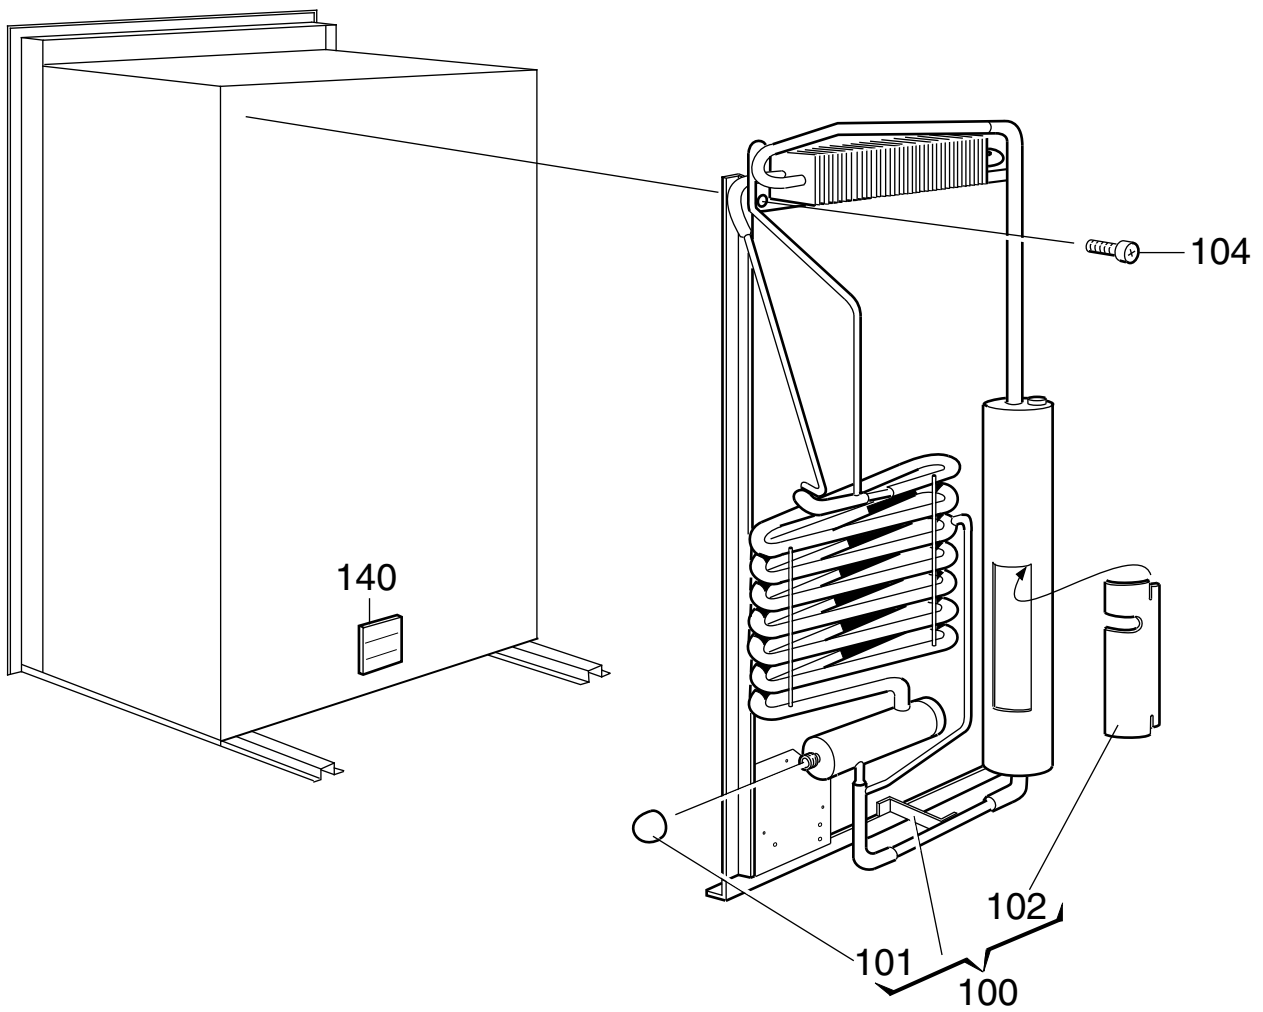

Exploded view no.: NCMOH2000400
P00003013310

Matrix	PNC	ELC	ProdDate	Model
A	921142031	00	20090707	RM2553
B	921142032	00	20090812	RM2553
C	921142033	00	20090812	RM2553
D	921142034	00	20090812	RM2553

Pos	Part No.	Matrix	Description
68	3850646054	A B C D	Heater,175W, 12V
70	2007457001	A B C D	Washer,0,5mm
82	2954427031	A B C D	Conductor,cpl.
83	2932592013	A B C D	Terminal block
84	3858022019	A B C D	Terminal block
85	3858002185	A B C D	Screw,zinc-plated,RXS B6X25
86	2932597012	A B C D	Sign plate,12V
87	2932609015	A B C D	Cover
90	2932342013	A B C D	Cable clamp
91	3858002177	A B C D	Screw,zinc-plated,RXS B6X19
96	2931360040	A B C D	Ignition cable
113	2932733005	A B C D	Label
115	2007590108	A B C D	Flame spreader
145	2932195015	A B C D	Adaptor
150	3850555016	A B C D	Cord set

NCMOE2000401