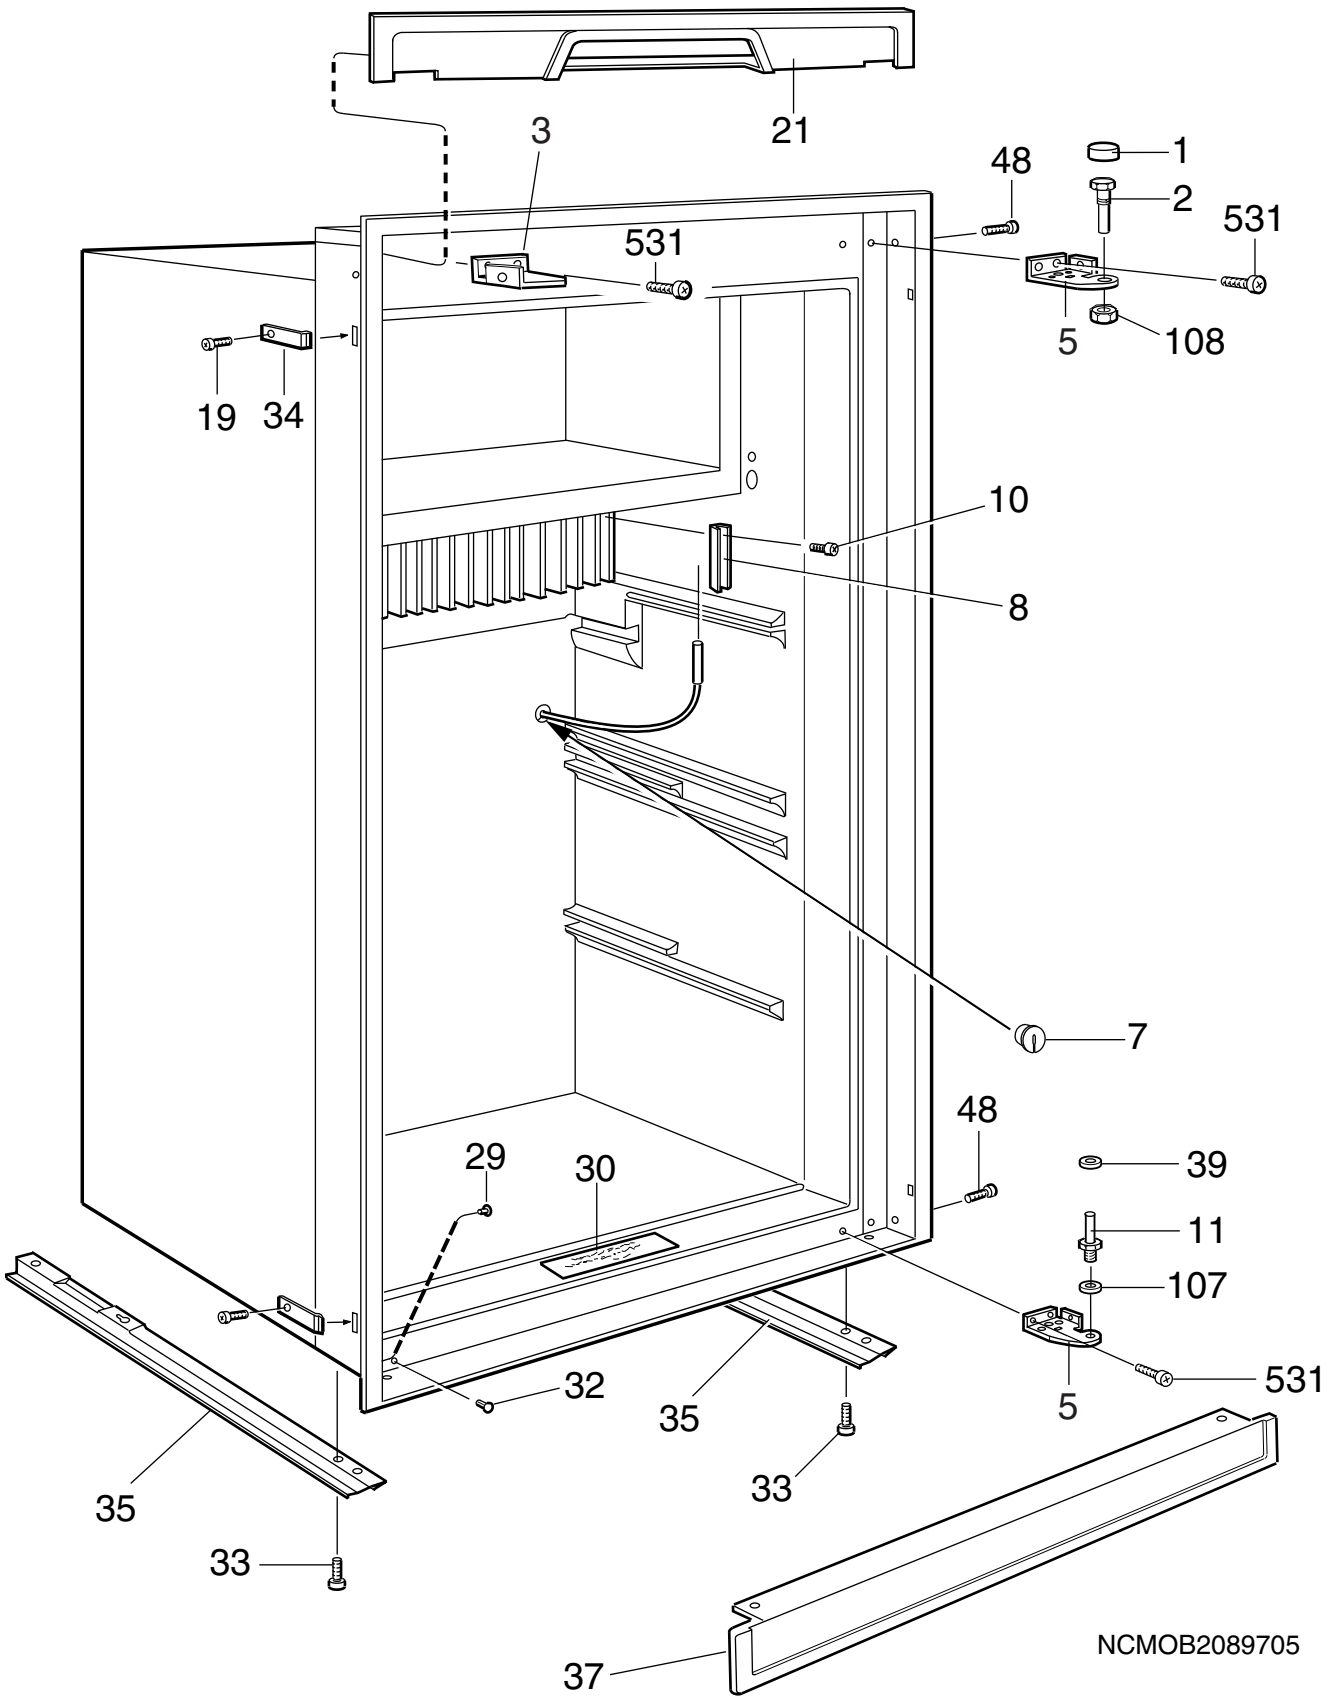

Absorption refrigerators
3110

PNC	ELC	Brand	Model	Market
921142031	00	Dometic	RM2553	AU
921142032	00	Dometic	RM2553	AU
921142033	00	Dometic	RM2553	AU
921142034	00	Dometic	RM2553	AU

Recreational Vehicle Refrigerator

Dometic Motala

Publication-No.

599720474

2009/07/06

MO

NCMOB2089705