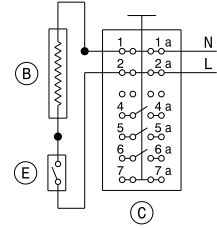

NCMOA2000402

Matrix	PNC	ELC	ProdDate	Model
A	921142031	00	20090707	RM2553
B	921142032	00	20090812	RM2553
C	921142033	00	20090812	RM2553
D	921142034	00	20090812	RM2553

Pos	Part No.	Matrix	Description
1	2932562131	A B C D	Refrigerator door,black
2	2931171066	A B C D	Hinge bushing,black
4	2932682038	A B - -	Plug,upper right,lower left
5	2932682046	- - C D	Plug,upper left,lower right
6	2932588011	A B C D	Stopper
8	2932670025	A B C D	Handle,black
11	2932576016	A B C D	Door shelf
12	2932575018	A B C D	Bottle shelf
13A	3850919022	A B C D	Decoration strip,black
14A	3850919063	A B C D	Decoration strip,black
15	2932585033	A B C D	Rack
17	2932658012	A B C D	Bottle holder,white
20	3851406037	A B C D	Door panel,refrigerator door,silver
27	2932469063	A B C D	Cushion,door panel

385 09 15

- ① BLACK
- ② BROWN
- ③ RED
- ④ YELLOW/GREEN
- ⑤ BLUE
- ⑥ GREY
- ⑦ WHITE

- (A) HEATER 12V DC
- (B) HEATER 230-240V AC
- (C) SWITCH
- (D) TERMINAL BLOCK
- (E) THERMOSTAT

12 VOLTS DC

230 - 240 VOLTS AC