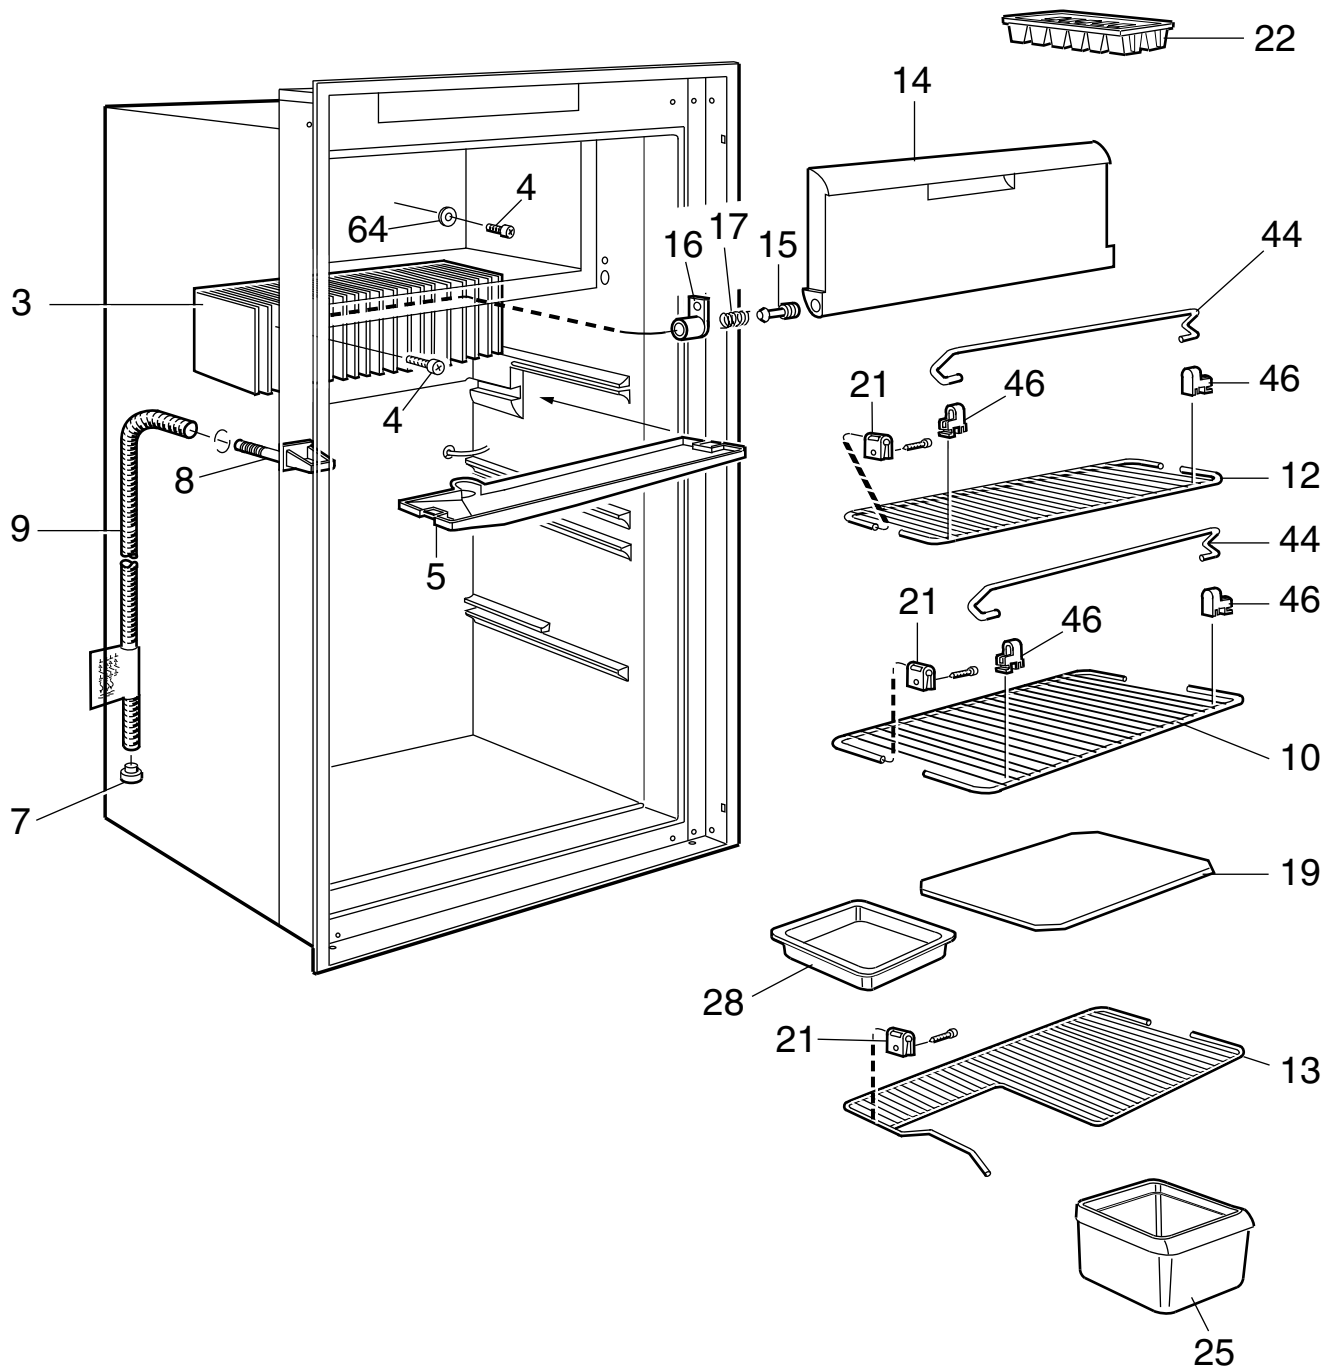

Pos	Part No.	Matrix	Description
1	2932736081	A B C D	Cover,black
2	2932647015	A B C D	Hinge pin,upper
3	3851466015	A B C D	Bracket,black
4	2932643048	- - C D	Hinge,black
5	2932643030	A B - -	Hinge,black
7	2002301006	A B C D	Cover
8	2890050004	A B C D	Clamp
10	3858002276	A B C D	Screw,zinc-plated,RXS B8, 4,2x16
11	2932649011	A B C D	Hinge pin,lower
19	3858002052	A B C D	Screw,zinc-plated,RXS B6X6,5
21	2932640044	A B C D	Front decoration,black
29	2930740077	A B C D	Cover,black
30	3850952007	A B C D	Instruction plate
32	3850585039	A B C D	Plug,black
33	3858039096	A B C D	Screw,zinc-plated,MRX M5X14
34	2932855014	A B C D	Fastening bow
35	2932660018	A B C D	Rail
37	2932690049	A B C D	Base cover,black
39	3858010022	A B C D	Washer,black,5,5X12X1
48	3858004058	A B C D	Screw,zinc-plated,MRX M4X4
107	3858010113	A B C D	Washer,zinc-plated,BRB 6,4X12,5
108	3858009057	A B C D	Nut,black,ML6 M6
531	3858039047	A B C D	Screw,zinc-plated,MRX M4X10
999	2932750132	A B - -	Door reversing kit,right-left,black not shown
999	2932750140	- - C D	Door reversing kit,left-right,black not shown