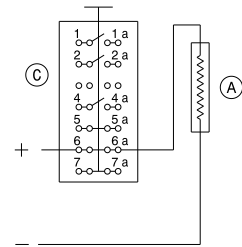

NCMOA2000402

Matrix	PNC	ELC	ProdDate	Model
A	921142031	00	20090707	RM2553
B	921142032	00	20090812	RM2553
C	921142033	00	20090812	RM2553
D	921142034	00	20090812	RM2553

Pos	Part No.	Matrix	Description
1	2932562131	A B C D	Refrigerator door,black
2	2931171066	A B C D	Hinge bushing,black
4	2932682038	A B - -	Plug,upper right,lower left
5	2932682046	- - C D	Plug,upper left,lower right
6	2932588011	A B C D	Stopper
8	2932670025	A B C D	Handle,black
11	2932576016	A B C D	Door shelf
12	2932575018	A B C D	Bottle shelf
13A	3850919022	A B C D	Decoration strip,black
14A	3850919063	A B C D	Decoration strip,black
15	2932585033	A B C D	Rack
17	2932658012	A B C D	Bottle holder,white
20	3851406037	A B C D	Door panel,refrigerator door,silver
27	2932469063	A B C D	Cushion,door panel

385 09 15

- ① BLACK
- ② BROWN
- ③ RED
- ④ YELLOW/GREEN
- ⑤ BLUE
- ⑥ GREY
- ⑦ WHITE

- (A) HEATER 12V DC
- (B) HEATER 230-240V AC
- (C) SWITCH
- (D) TERMINAL BLOCK
- (E) THERMOSTAT

12 VOLTS DC

230 - 240 VOLTS AC