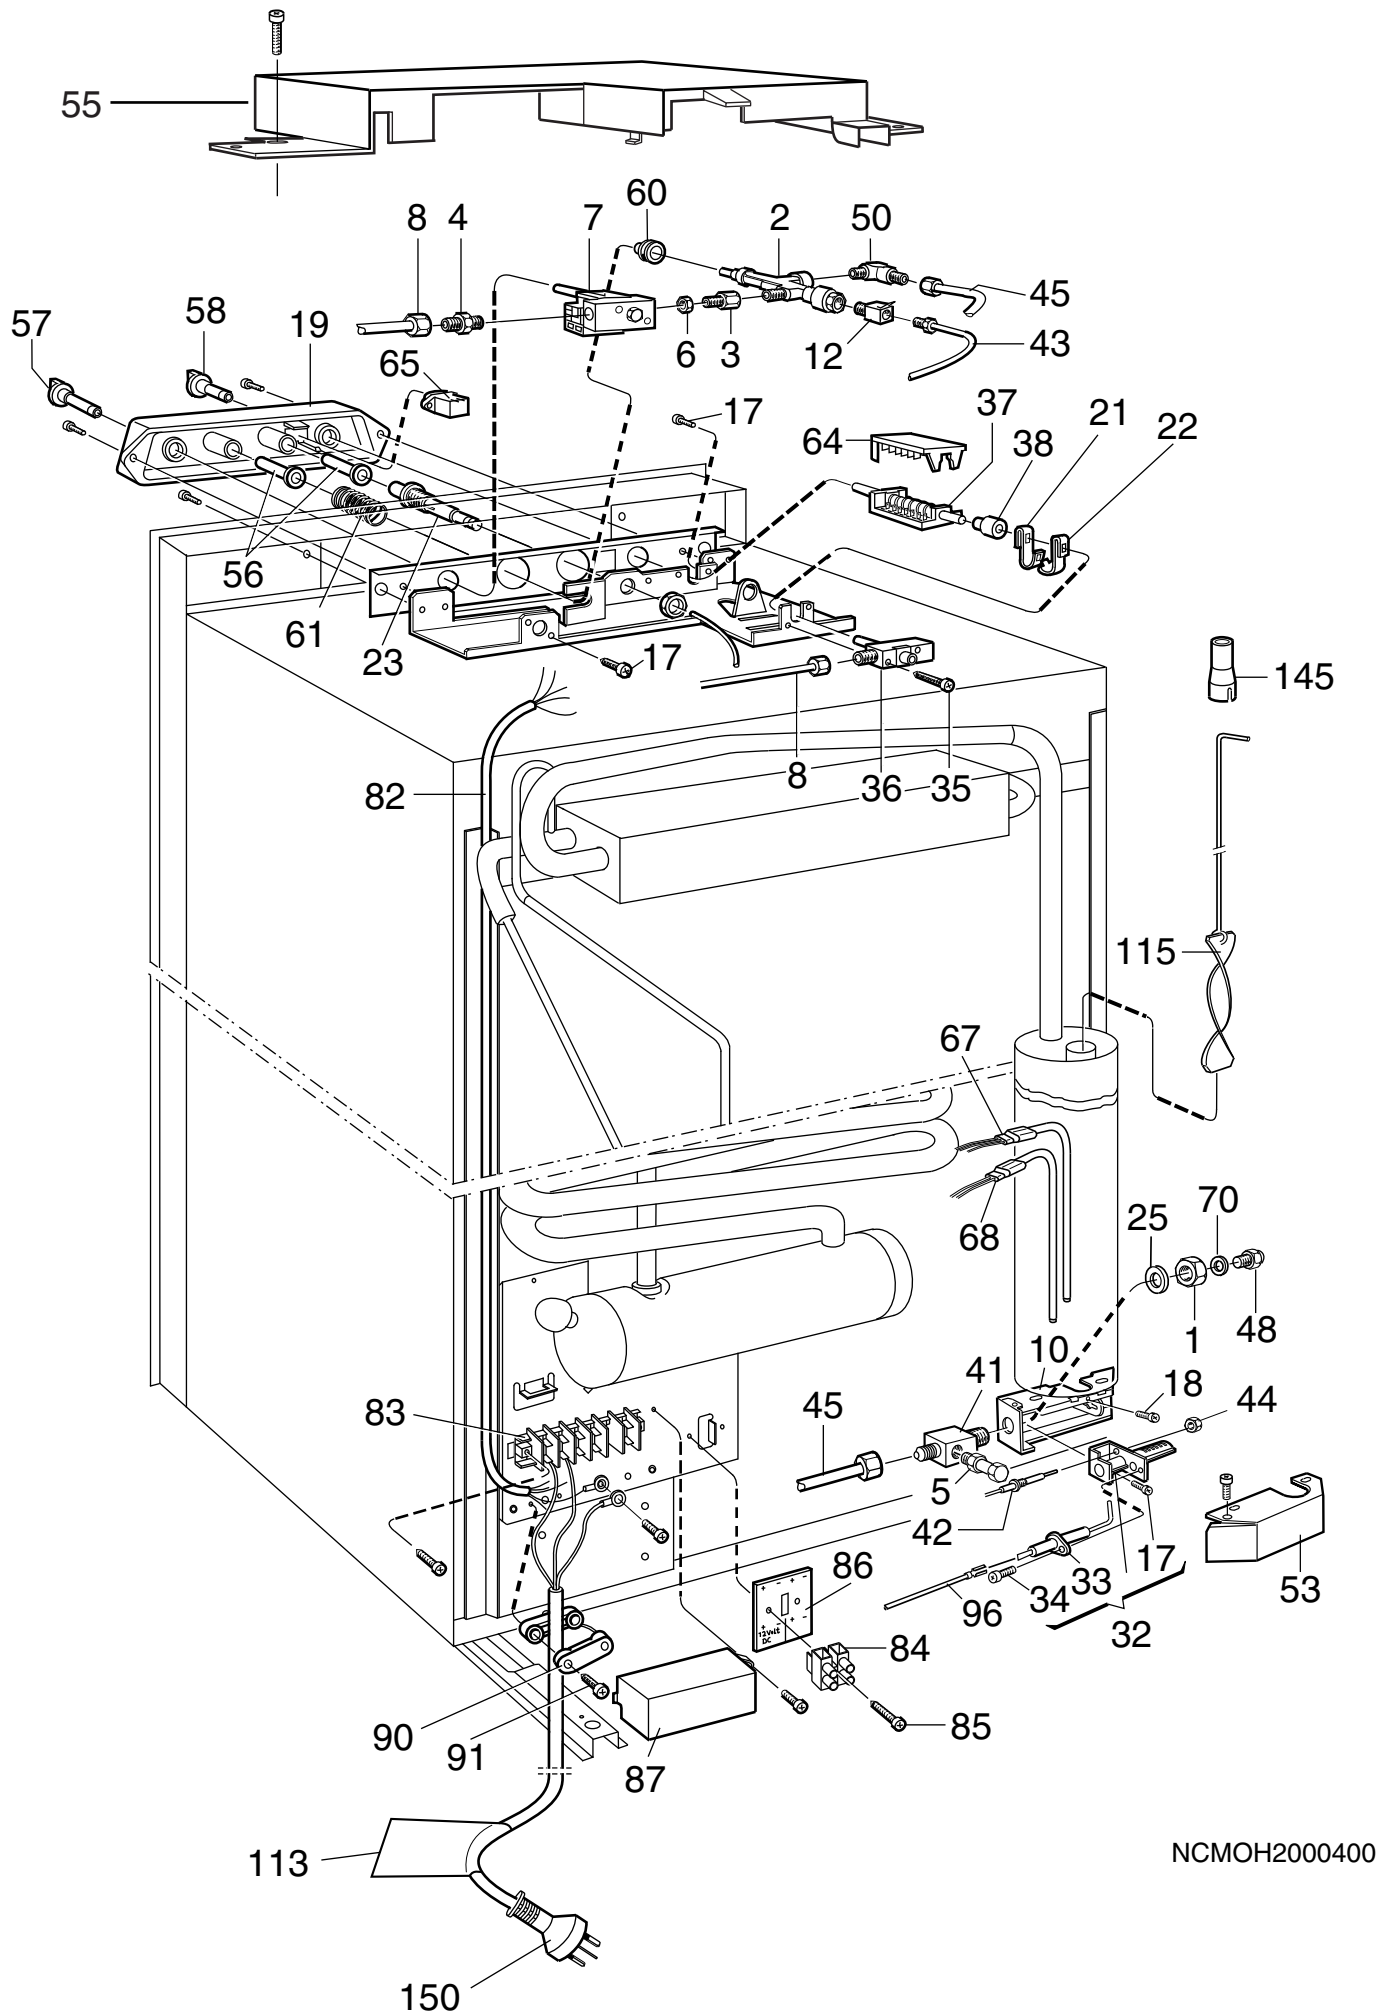

Matrix	PNC	ELC	ProdDate	Model
A	921142031	00	20090707	RM2553
B	921142032	00	20090812	RM2553
C	921142033	00	20090812	RM2553
D	921142034	00	20090812	RM2553

Pos	Part No.	Matrix	Description
3	2932629013	A B C D	Cooling flange
4	3858036019	A B C D	Screw, zinc-plated, KFXS B10X38
5	2932623016	A B C D	Evaporation tray
7	2932115013	A B C D	Discharge pipe, plug
8	2932635010	A B C D	Drain
9	2932749019	A B C D	Drain hose, L=1375mm
10	2932625029	A B C D	Grating shelf, white, d=273mm
12	2932625060	A B C D	Grating shelf
13	2932626142	A B C D	Grating shelf
14	2932650019	A B C D	Flap freezer-
15	2002238000	A B C D	Bolt
16	2002236004	A B C D	Spring casing, left
16	2002236012	A B C D	Spring casing, right
17	2932754019	A B C D	Spring, left
17	2932754027	A B C D	Spring, right
19	2931117093	A B C D	Shelf, plastic
21	2932668029	A B C D	Bracket
22	2930400003	A B C D	Ice tray
25	2932621010	A B C D	Vegetable box, white
28	2932636018	A B C D	Box
44	2007337138	A B C D	Rack, L=381mm approx 15"
46	2930693045	A B C D	Holder
64	3858010147	A B C D	Washer, aluminium, 5.2x22x1.5

NCMOH2000400