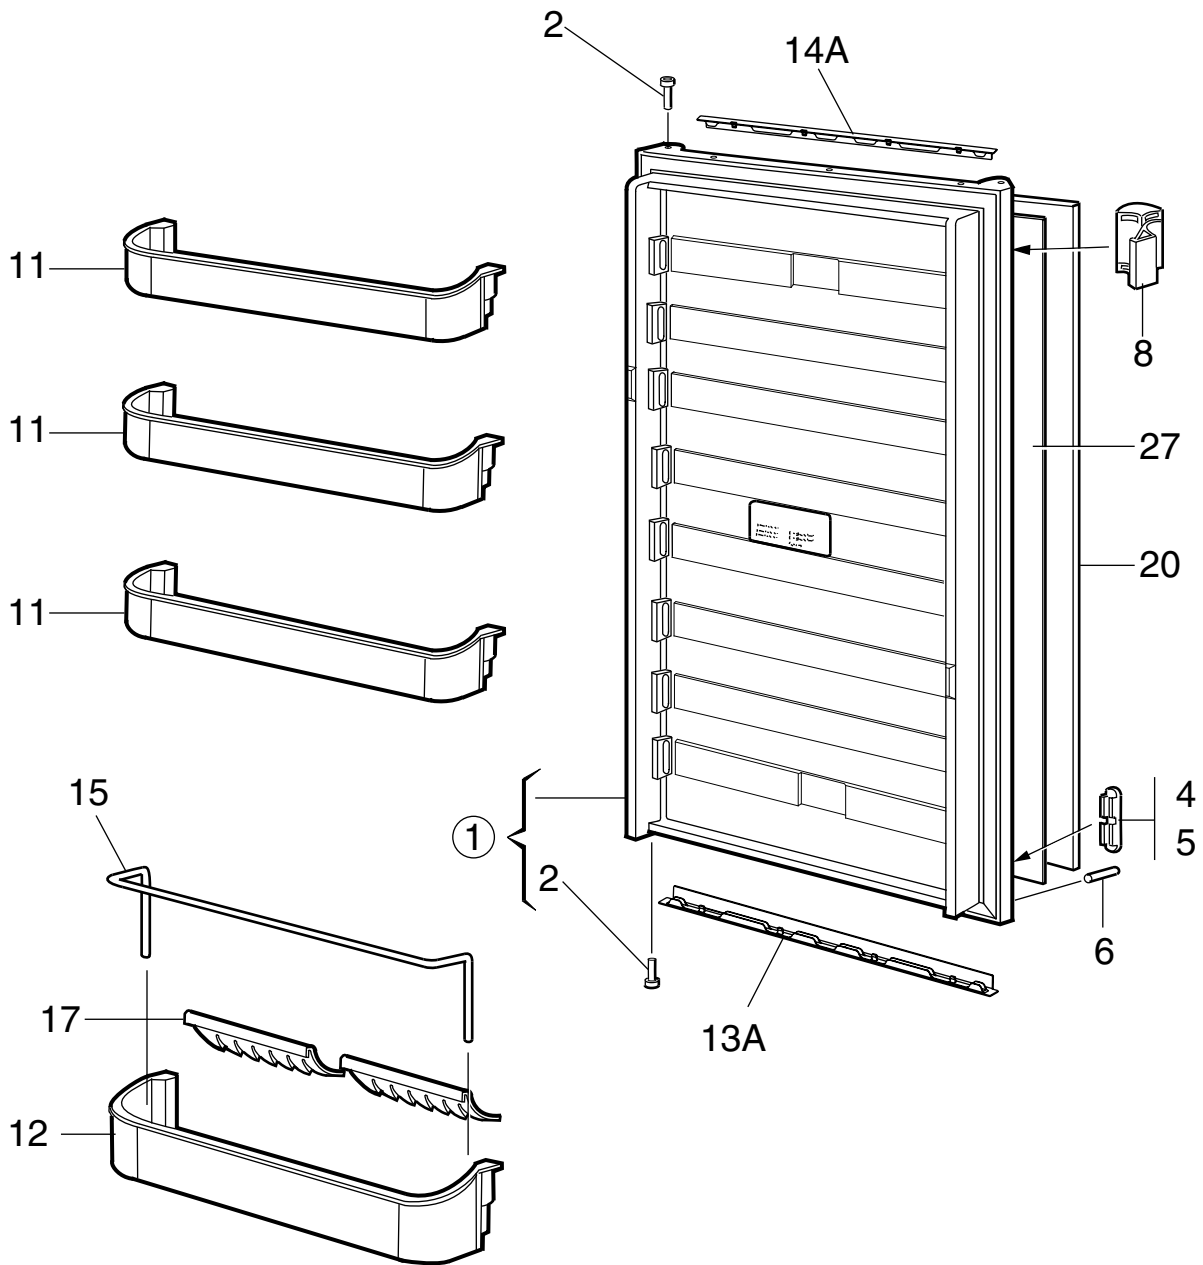

Exploded view no.: NCMOE2000401
P00003013311

Matrix	PNC	ELC	ProdDate	Model
A	921142031	00	20090707	RM2553
B	921142032	00	20090812	RM2553
C	921142033	00	20090812	RM2553
D	921142034	00	20090812	RM2553

Pos	Part No.	Matrix	Description
100	2934505096	A B C D	Cooling unit,505
101	173228008	A B C D	Cap
102	2933557007	A B C D	Cover sheet
104	3858068012	A B C D	Screw,DK 4.8X19
140	3850582002	A B C D	Label
999	8227036046	A B C D	User manual not shown

NCMOA2000402