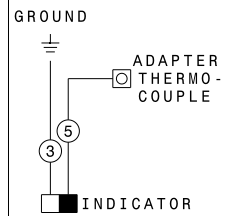

385 09 15

- ① BLACK
- ② BROWN
- ③ RED
- ④ YELLOW/GREEN
- ⑤ BLUE
- ⑥ GREY
- ⑦ WHITE

- (A) HEATER 12V DC
- (B) HEATER 230-240V AC
- (C) SWITCH
- (D) TERMINAL BLOCK
- (E) THERMOSTAT

12 VOLTS DC

230 - 240 VOLTS AC

N38509150