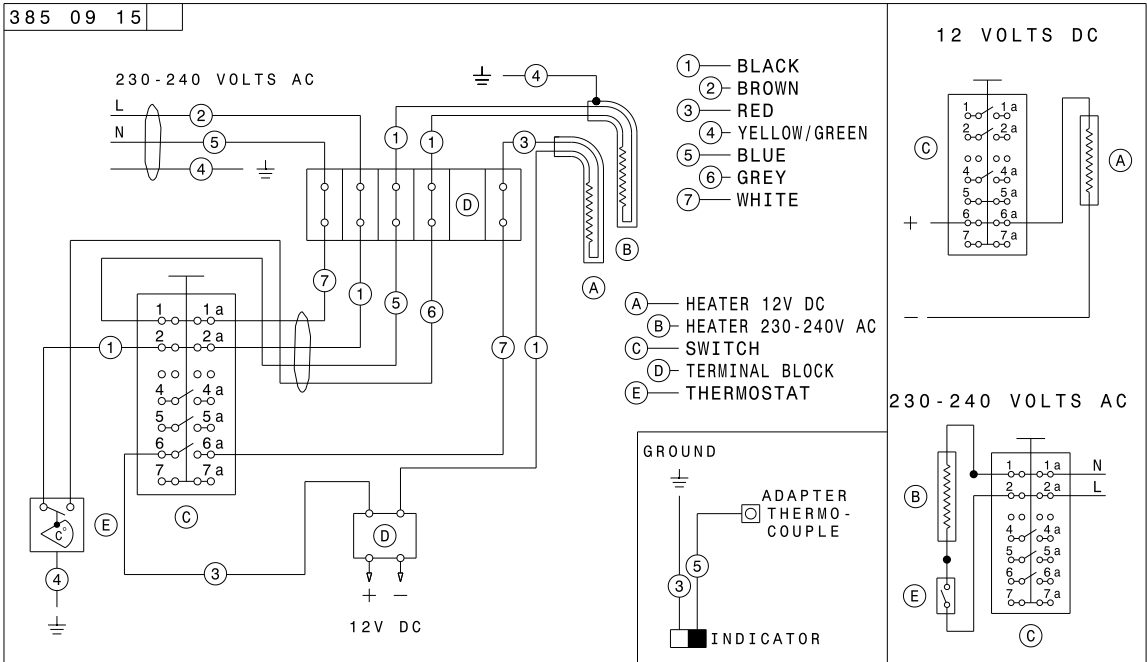

385 09 15

- ① BLACK
- ② BROWN
- ③ RED
- ④ YELLOW/GREEN
- ⑤ BLUE
- ⑥ GREY
- ⑦ WHITE

- (A) HEATER 12V DC
- (B) HEATER 230-240V AC
- (C) SWITCH
- (D) TERMINAL BLOCK
- (E) THERMOSTAT

12 VOLTS DC