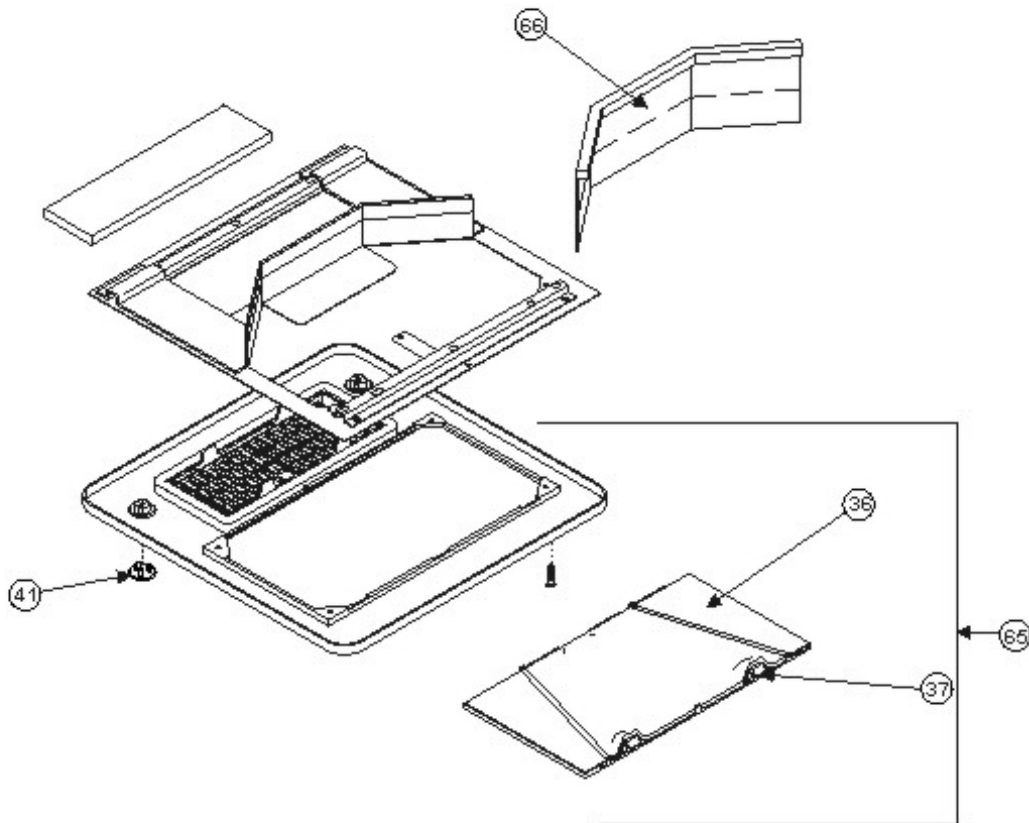

Service Parts Detail

Item: 3105007.045
Description: COVER KIT, RETURN AIR PW

3105007.XXX & 3105935.XXX Return Air Kit Service Part Identifier Illustration

Only parts with identifiers are available as replacement parts and these will vary from model to model. See specific model number listing for service parts.

3311639.000

ID	Service Part	Description
36	3105012.003	FILTER,AIR
37	3104928.019	GRILLE,RETURN AIR P-WHT
41	3104931.013	PLUG,HOLE P-WHT
66	3108701.399	▶ DIVIDER ASM

*All Prices shown in U.S. Dollars.

Obsolete items may not be shown in this listing.
 For additional information, please contact your [local dealer](#)
 Or call Dometic at 1-800-544-4881