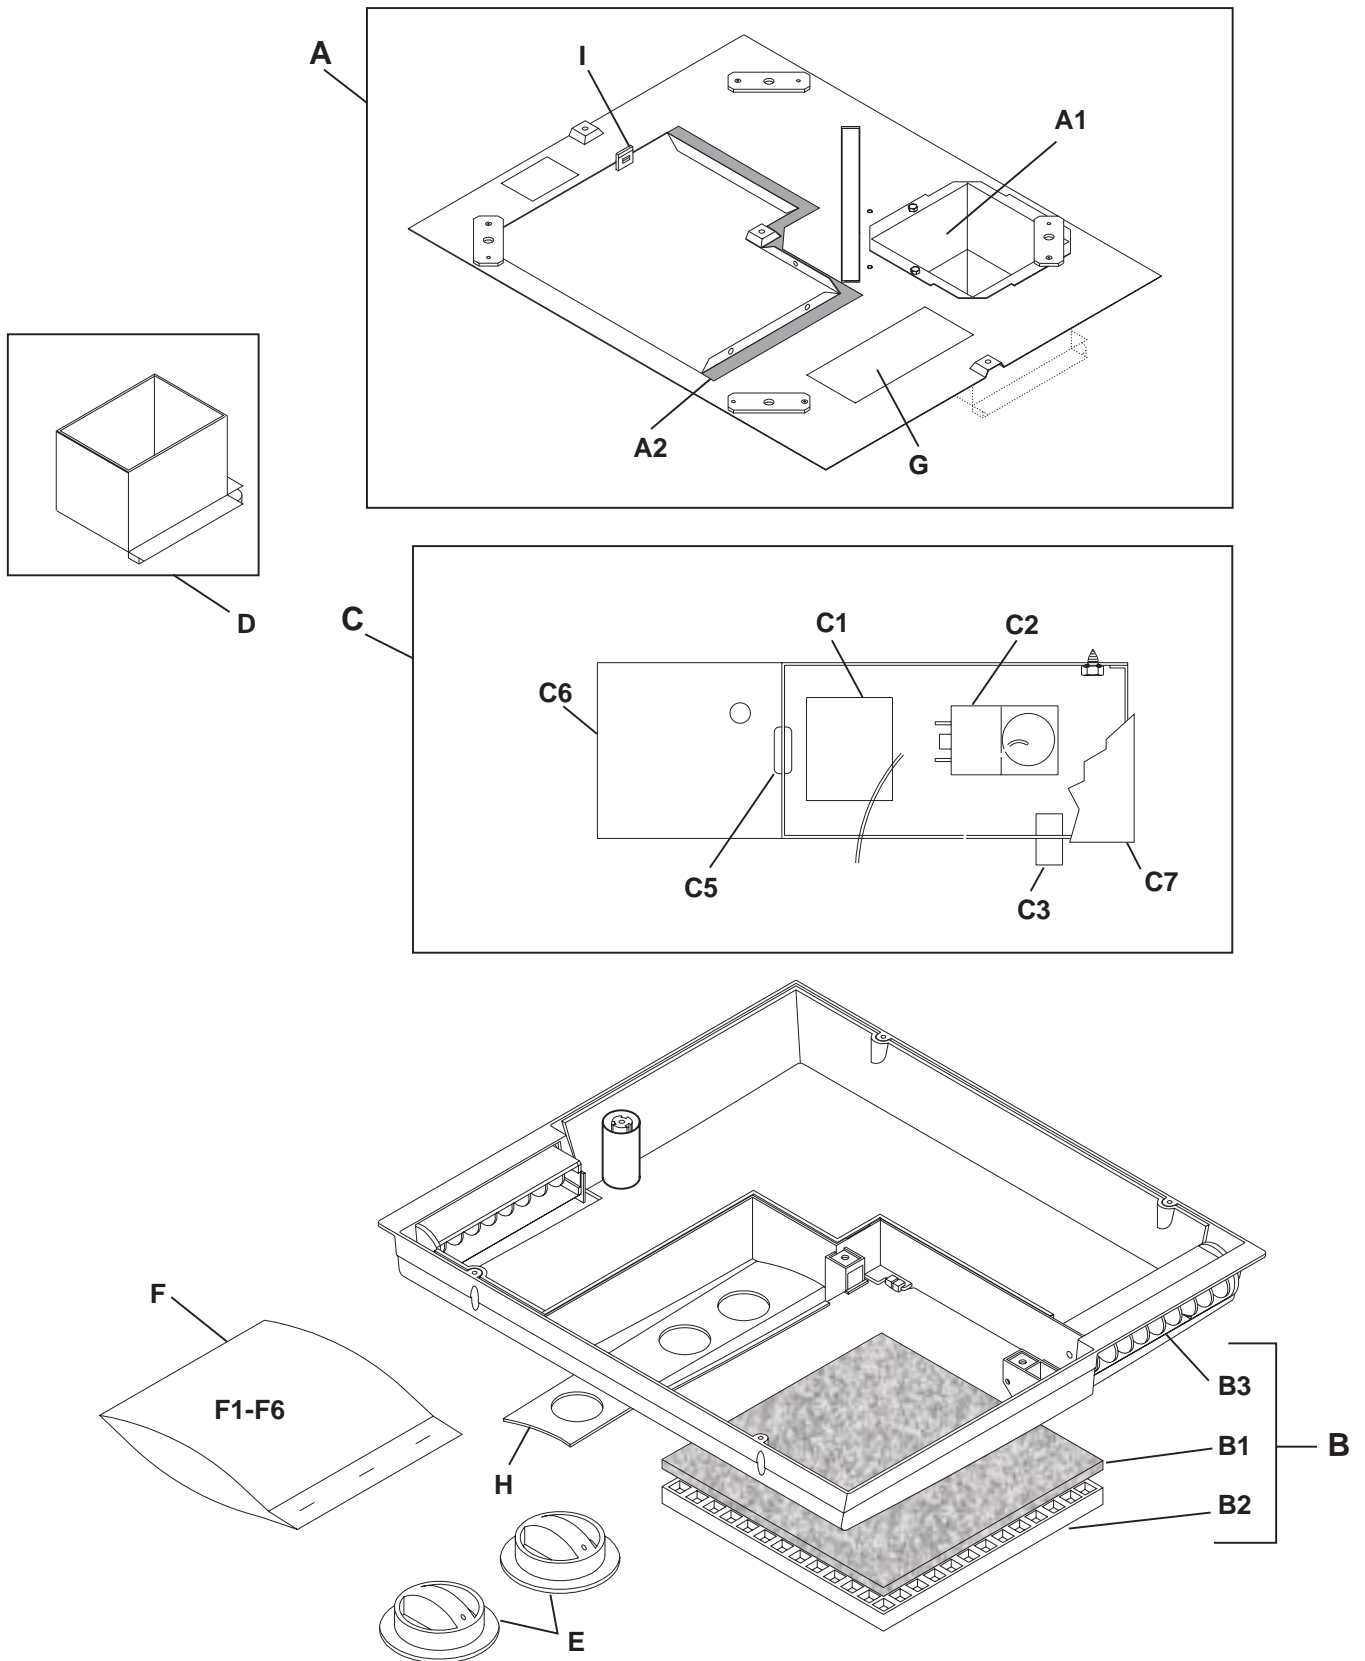

The Sign of Comfort

When ordering parts, always state:
MODEL NO. - PRODUCT NO. - QUANTITY -
PARTNUMBER-DESCRIPTION
For Electric Details also state:
VOLTAGE - WATTAGE

3309278.004
Mechanical Air Distribution Box
Used With
B3300 Series Roof Top
Air Conditioners

PART NO.	COLOR
3309278.004	POLAR WHITE

PARTS LIST

MODEL
3309278.004

REVISION

Form No. 3309299.018 9/04

(Replaces 3309299.000)

©2004 Dometic Corp.

LaGrange, IN 46761

Air Box Asm. Complete A thru I

Air Box Asm. Complete A thru I

INDEX	PART NUMBER	DESCRIPTION
A-I	3309278.004	Air Box Assembly - Complete
A	3107193.009	Template, ceiling
A1	313605.003	Duct extension, lower
A2	3107890.000	Foam tape (22.5" req.)
B	3309279.002	Box, Asm., Air
B1	3107189.007	Louver Asm. (2 req.)
B2	3107053.005	Grill, Return Air
B3	3107190.005	Filter, Return Air
C	C1-C8 3309282.006	Box Asm. Control
C1	3100488.000	Switch, Rotary
C2	313620.001	Thermostat, Manual
C3	3106624.020	Cap, Connector Housing (9 Pole)
C5	302994.002	Strain Relief
C6	3104154.004	Box, Junction
C7	308146.000	Cover, Control Box
C8	3106624.004	Cap, Connector Housing (3 Pole)
D	316450.000	Duct, Extension , Upper
E	3107052.007	knob (2 req)
F	3309281.006	Bag, Asm., Parts
F1	20010.000	Connector, Cable
F2	3106756.012	Bolt, mtg. 1/4-20x7.00 hwh dog (4 req)
F3	312096.004	Screw 8-18 x .625 pcr (10 req.)
F4	312194.002	Screw, 10-24x.38 pcr whp casing (7 req.)
F5	313650.000	Cover, box, junction
F6	3104931.013	Plug, hole
G	3309275.000	Decal, field wiring
H	3309407.009	Plate, Escutcheon
I	3107599.007	Clip, Retainer