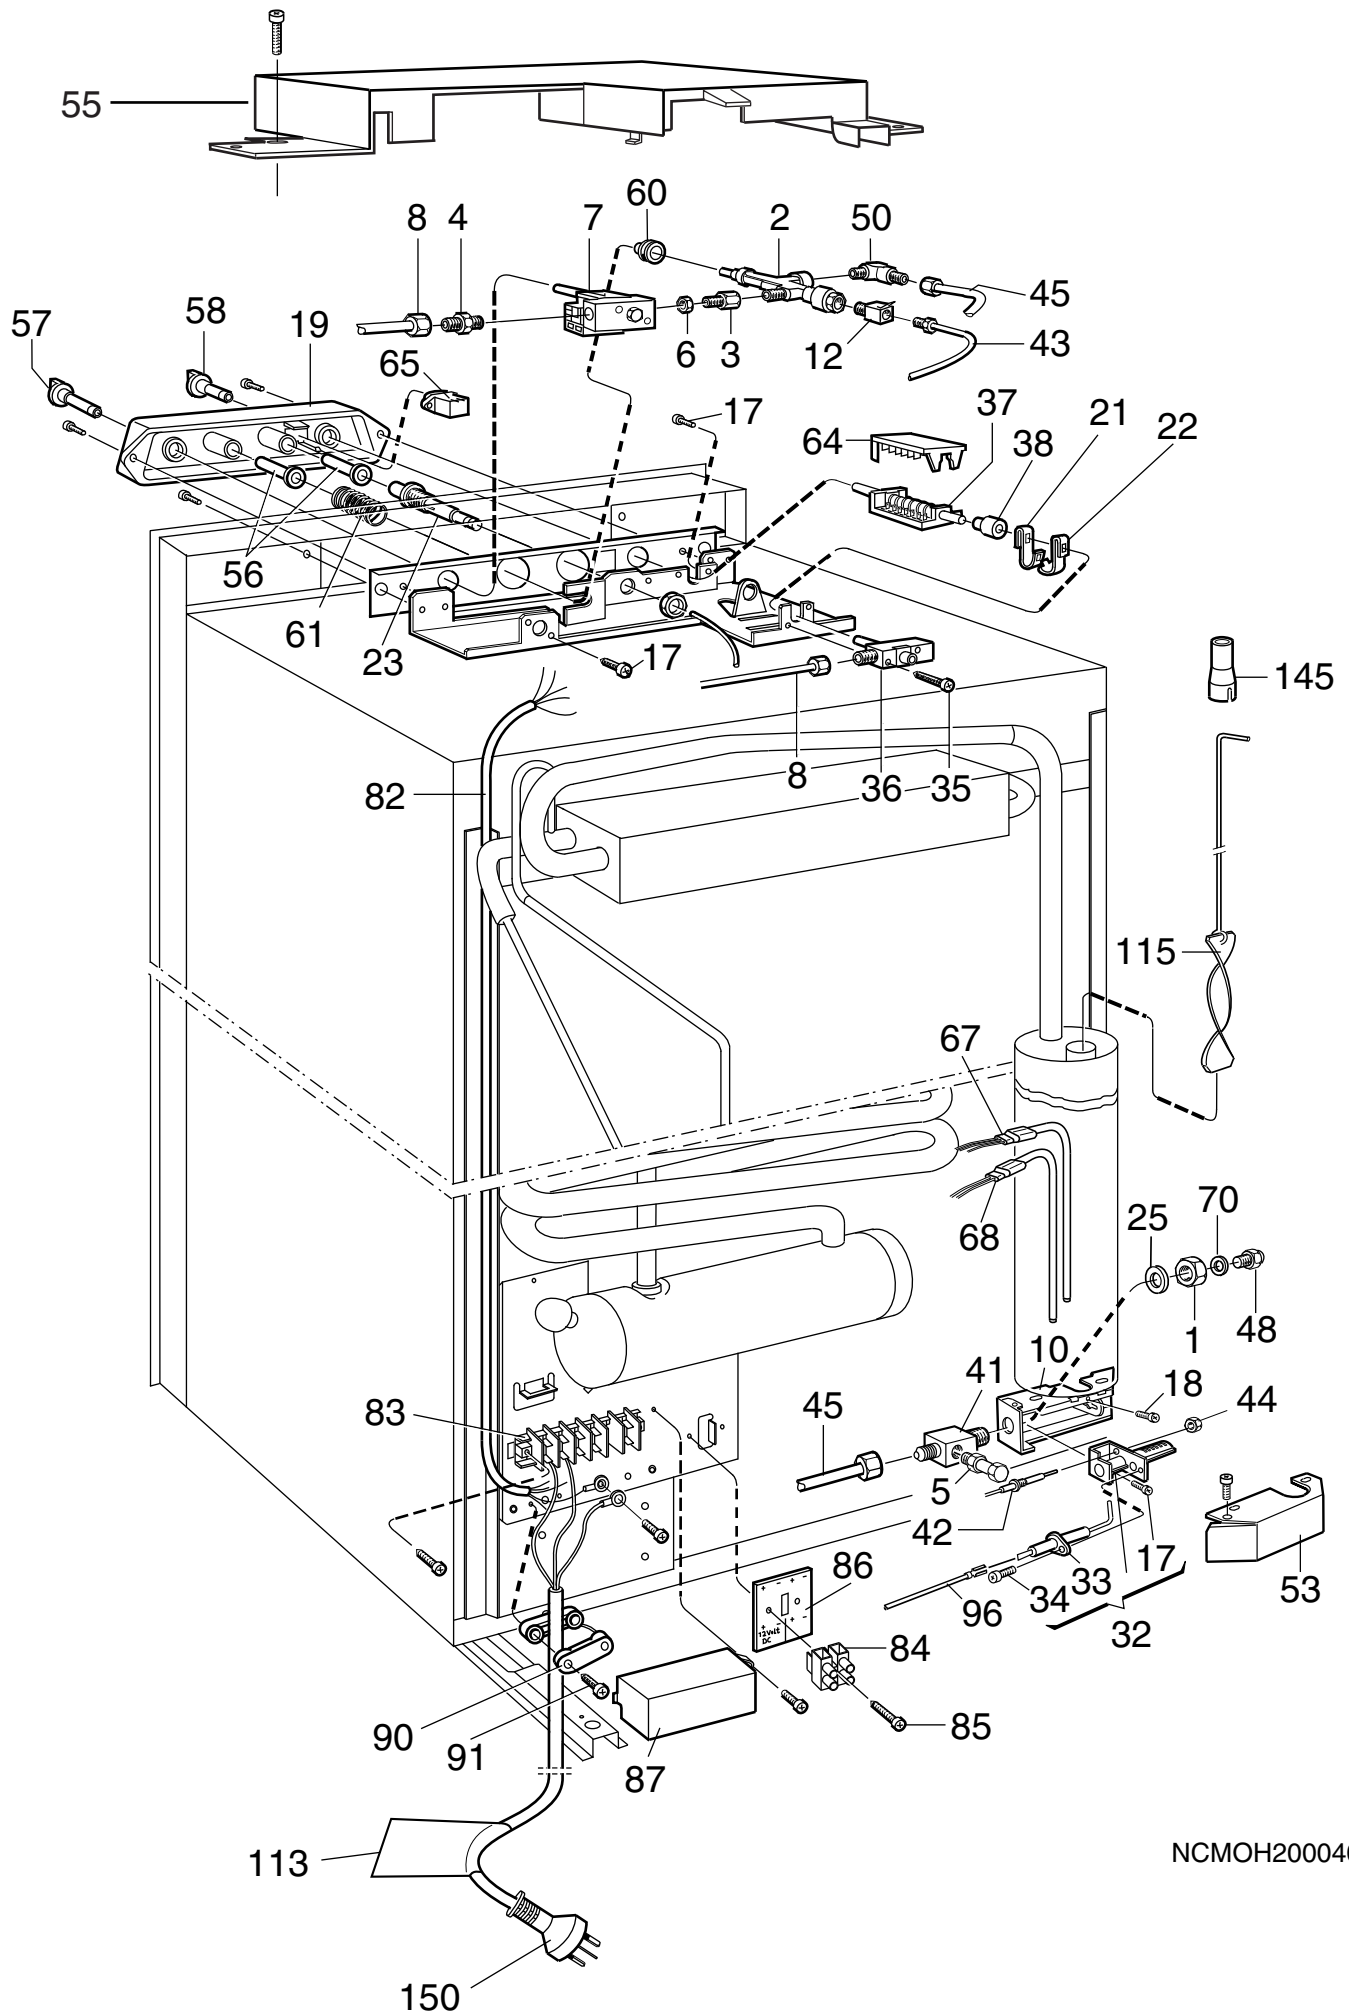

NCMOH2000400