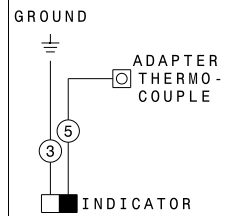

NCMOA2000402

<b>Matrix</b>	<b>PNC</b>	<b>ELC</b>	<b>ProdDate</b>	<b>Model</b>
A	921142027	00	20080215	RM2553

<b>Pos</b>	<b>Part No.</b>	<b>Matrix</b>	<b>Description</b>
1	2932562131	A	Refrigerator door,black
2	2931171066	A	Hinge bushing,black
4	2932682038	A	Plug,upper right,lower left
5	2932682046	A	Plug,upper left,lower right
6	2932588011	A	Stopper
8	2932670025	A	Handle,black
11	2932576016	A	Door shelf
12	2932575018	A	Bottle shelf
13A	3850919022	A	Decoration strip,black
14A	3850919063	A	Decoration strip,black
15	2932585033	A	Rack
17	2932658012	A	Bottle holder,white
20	3851406037	A	Door panel,refrigerator door,silver
27	2932469063	A	Cushion,door panel

385 09 15

- ① BLACK
- ② BROWN
- ③ RED
- ④ YELLOW/GREEN
- ⑤ BLUE
- ⑥ GREY
- ⑦ WHITE

- (A) HEATER 12V DC
- (B) HEATER 230-240V AC
- (C) SWITCH
- (D) TERMINAL BLOCK
- (E) THERMOSTAT

12 VOLTS DC

230 - 240 VOLTS AC