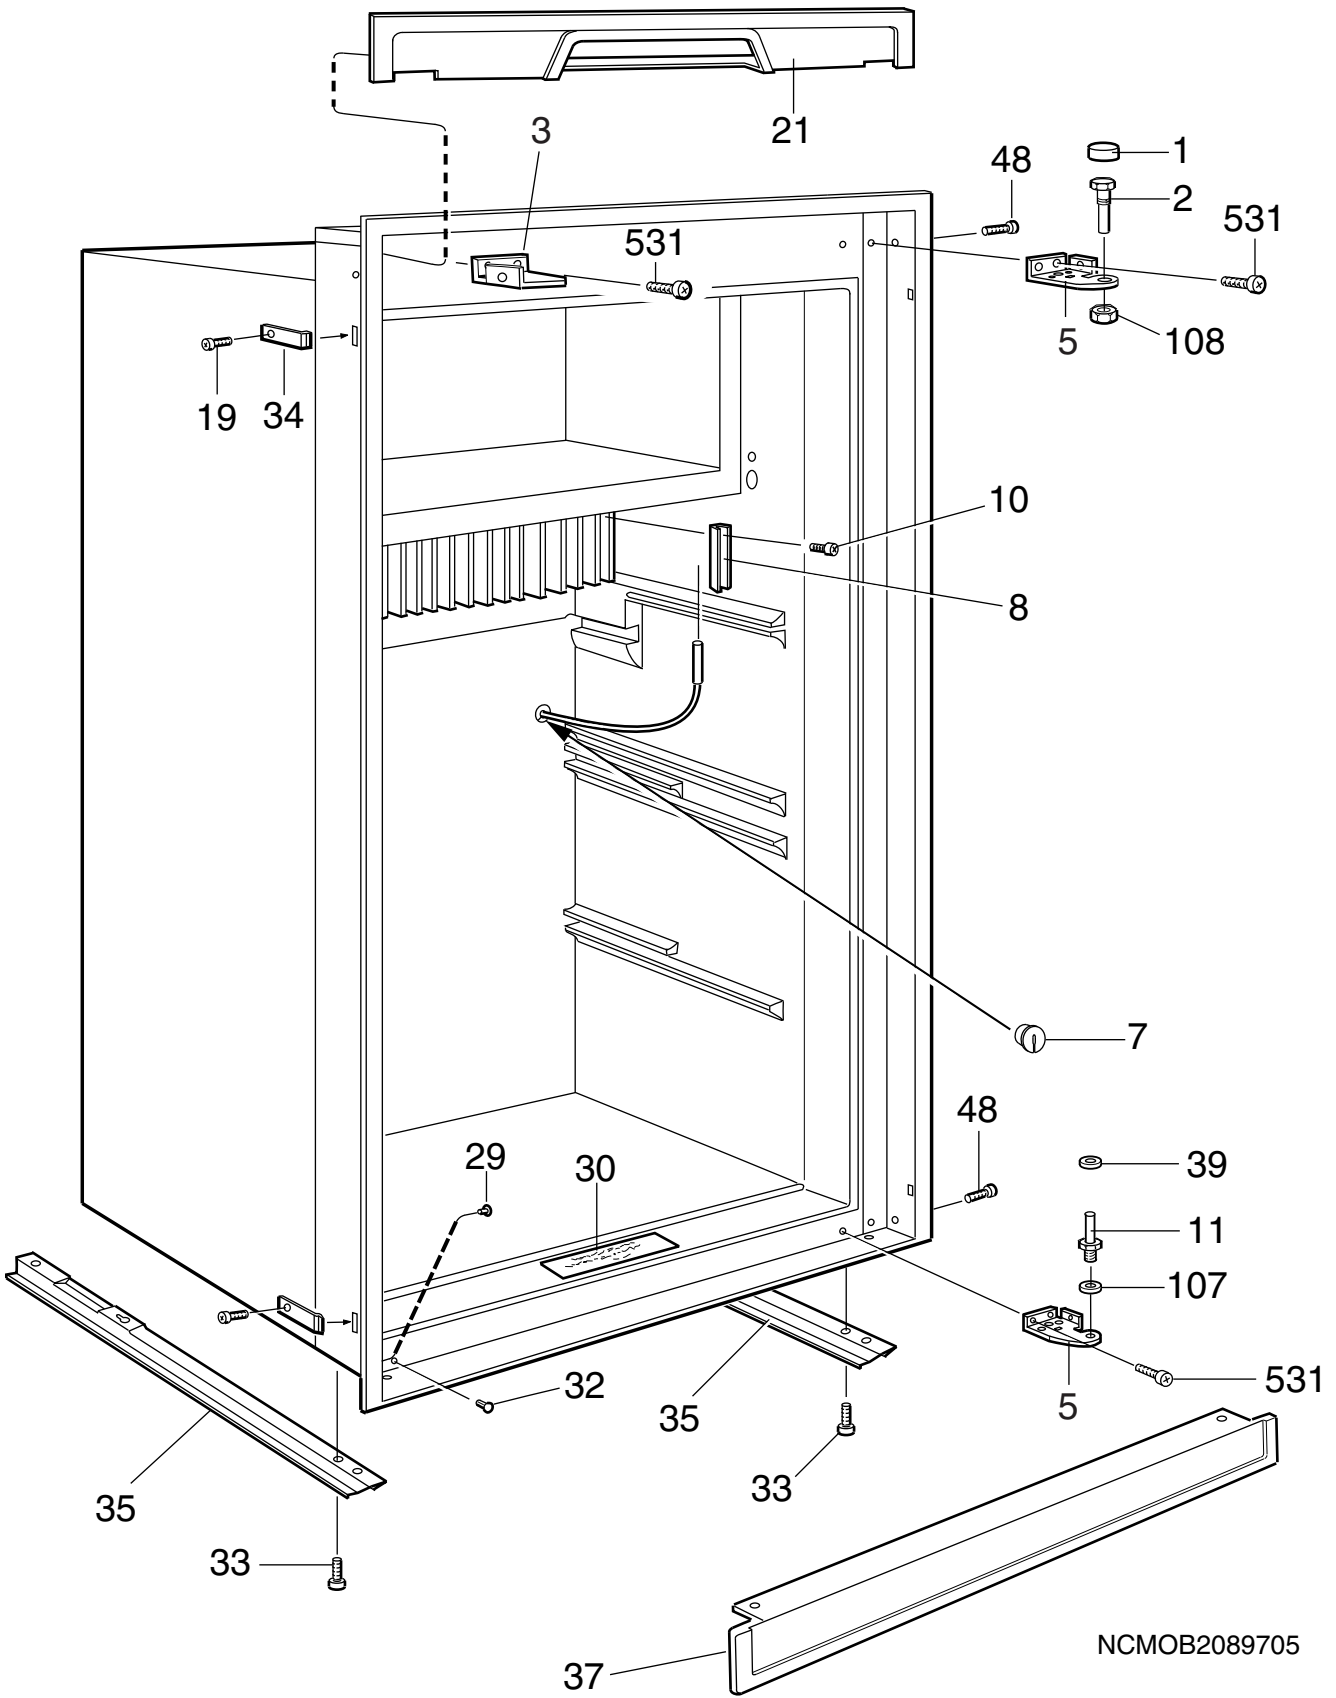

NCMOB2089705

<b>Matrix</b>	<b>PNC</b>	<b>ELC</b>	<b>ProdDate</b>	<b>Model</b>
A	921142027	00	20080215	RM2553

<b>Pos</b>	<b>Part No.</b>	<b>Matrix</b>	<b>Description</b>
1	2932736081	A	Cover,black
2	2932647015	A	Hinge pin,upper
3	2932644038	A	Bracket,left,black
5	2932643030	A	Hinge,black
7	2002301006	A	Cover
8	2890050004	A	Clamp
10	3858002276	A	Screw,zinc-plated,RXS B8, 4,2x16
11	2932649011	A	Hinge pin,lower
19	3858002052	A	Screw,zinc-plated,RXS B6X6, 5
21	2932640044	A	Front decoration,black
29	2930740077	A	Cover,black
30	3850952007	A	Instruction plate
32	3850585039	A	Plug,black
33	3858039096	A	Screw,zinc-plated,MRX M5X14
34	2932855014	A	Fastening bow
35	2932660018	A	Rail
37	2932690049	A	Base cover,black
39	3858010022	A	Washer,black,5,5X12X1
48	3858004058	A	Screw,zinc-plated,MRX M4X4
107	3858010113	A	Washer,zinc-plated,BRB 6,4X12,5
108	3858009057	A	Nut,black,ML6 M6
531	3858039047	A	Screw,zinc-plated,MRX M4X10
999	2932750132	A	Door reversing kit,right-left,black not shown

---

Exploded view no.: NCMOH2000400  
N00002000400

<b>Matrix</b>	<b>PNC</b>	<b>ELC</b>	<b>ProdDate</b>	<b>Model</b>
A	921142027	00	20080215	RM2553

<b>Pos</b>	<b>Part No.</b>	<b>Matrix</b>	<b>Description</b>
83	2932592013	A	Terminal block
84	3858022019	A	Terminal block
85	3858002185	A	Screw, zinc-plated, RXS B6X25
86	2932597012	A	Sign plate, 12V
87	2932609015	A	Cover
90	2932342013	A	Cable clamp
91	3858002177	A	Screw, zinc-plated, RXS B6X19
96	2931360040	A	Ignition cable
113	2932733005	A	Label
115	2007590108	A	Flame spreader
145	2932195015	A	Adaptor
150	3850555016	A	Cord set