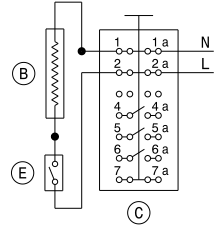

---

Exploded view no.: NCMOH2000400  
N00002000400

<b>Matrix</b>	<b>PNC</b>	<b>ELC</b>	<b>ProdDate</b>	<b>Model</b>
A	921142027	00	20080215	RM2553

<b>Pos</b>	<b>Part No.</b>	<b>Matrix</b>	<b>Description</b>
83	2932592013	A	Terminal block
84	3858022019	A	Terminal block
85	3858002185	A	Screw, zinc-plated, RXS B6X25
86	2932597012	A	Sign plate, 12V
87	2932609015	A	Cover
90	2932342013	A	Cable clamp
91	3858002177	A	Screw, zinc-plated, RXS B6X19
96	2931360040	A	Ignition cable
113	2932733005	A	Label
115	2007590108	A	Flame spreader
145	2932195015	A	Adaptor
150	3850555016	A	Cord set

NCMOA2000402

<b>Matrix</b>	<b>PNC</b>	<b>ELC</b>	<b>ProdDate</b>	<b>Model</b>
A	921142027	00	20080215	RM2553

<b>Pos</b>	<b>Part No.</b>	<b>Matrix</b>	<b>Description</b>
1	2932562131	A	Refrigerator door,black
2	2931171066	A	Hinge bushing,black
4	2932682038	A	Plug,upper right,lower left
5	2932682046	A	Plug,upper left,lower right
6	2932588011	A	Stopper
8	2932670025	A	Handle,black
11	2932576016	A	Door shelf
12	2932575018	A	Bottle shelf
13A	3850919022	A	Decoration strip,black
14A	3850919063	A	Decoration strip,black
15	2932585033	A	Rack
17	2932658012	A	Bottle holder,white
20	3851406037	A	Door panel,refrigerator door,silver
27	2932469063	A	Cushion,door panel

385 09 15

- ① BLACK
- ② BROWN
- ③ RED
- ④ YELLOW/GREEN
- ⑤ BLUE
- ⑥ GREY
- ⑦ WHITE

- (A) HEATER 12V DC
- (B) HEATER 230-240V AC
- (C) SWITCH
- (D) TERMINAL BLOCK
- (E) THERMOSTAT

12 VOLTS DC

230 - 240 VOLTS AC