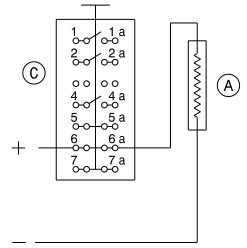

---

Exploded view no.: NCMOH2000400  
N00002000400

<b>Matrix</b>	<b>PNC</b>	<b>ELC</b>	<b>ProdDate</b>	<b>Model</b>
A	921142027	00	20080215	RM2553

<b>Pos</b>	<b>Part No.</b>	<b>Matrix</b>	<b>Description</b>
83	2932592013	A	Terminal block
84	3858022019	A	Terminal block
85	3858002185	A	Screw, zinc-plated, RXS B6X25
86	2932597012	A	Sign plate, 12V
87	2932609015	A	Cover
90	2932342013	A	Cable clamp
91	3858002177	A	Screw, zinc-plated, RXS B6X19
96	2931360040	A	Ignition cable
113	2932733005	A	Label
115	2007590108	A	Flame spreader
145	2932195015	A	Adaptor
150	3850555016	A	Cord set

NCMOA2000402

<b>Matrix</b>	<b>PNC</b>	<b>ELC</b>	<b>ProdDate</b>	<b>Model</b>
A	921142027	00	20080215	RM2553

<b>Pos</b>	<b>Part No.</b>	<b>Matrix</b>	<b>Description</b>
1	2932562131	A	Refrigerator door,black
2	2931171066	A	Hinge bushing,black
4	2932682038	A	Plug,upper right,lower left
5	2932682046	A	Plug,upper left,lower right
6	2932588011	A	Stopper
8	2932670025	A	Handle,black
11	2932576016	A	Door shelf
12	2932575018	A	Bottle shelf
13A	3850919022	A	Decoration strip,black
14A	3850919063	A	Decoration strip,black
15	2932585033	A	Rack
17	2932658012	A	Bottle holder,white
20	3851406037	A	Door panel,refrigerator door,silver
27	2932469063	A	Cushion,door panel

385 09 15

- ① BLACK
- ② BROWN
- ③ RED
- ④ YELLOW/GREEN
- ⑤ BLUE
- ⑥ GREY
- ⑦ WHITE

- (A) HEATER 12V DC
- (B) HEATER 230-240V AC
- (C) SWITCH
- (D) TERMINAL BLOCK
- (E) THERMOSTAT

12 VOLTS DC

230 - 240 VOLTS AC