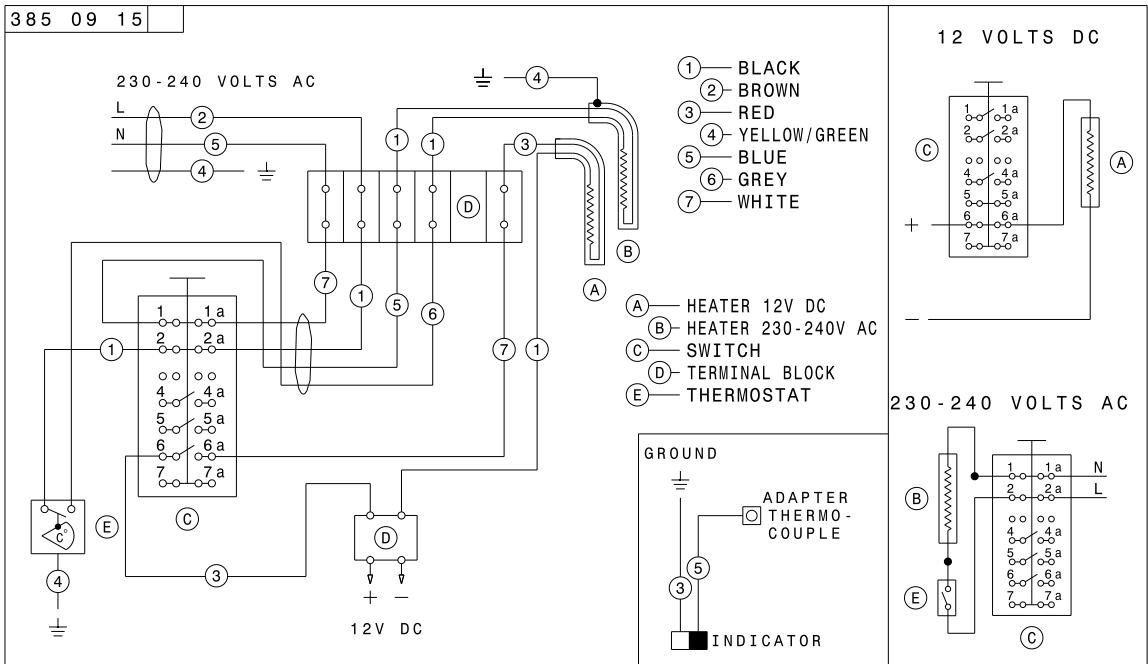

385 09 15

- ① BLACK
- ② BROWN
- ③ RED
- ④ YELLOW/GREEN
- ⑤ BLUE
- ⑥ GREY
- ⑦ WHITE

- (A) HEATER 12V DC
- (B) HEATER 230-240V AC
- (C) SWITCH
- (D) TERMINAL BLOCK
- (E) THERMOSTAT

12 VOLTS DC